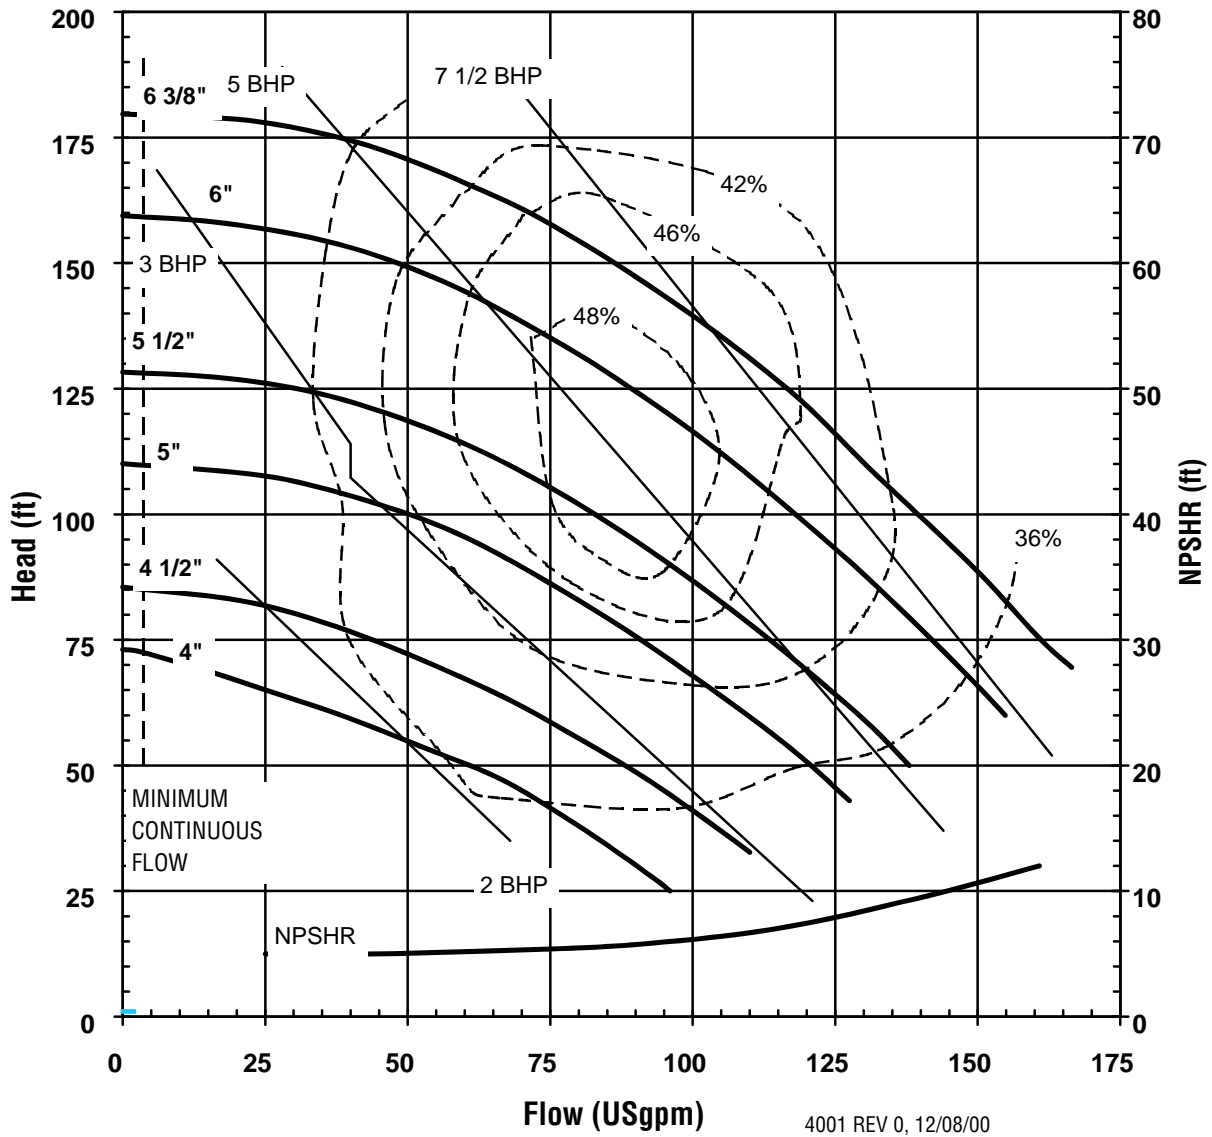

**UC SERIES
STANDARD HORIZONTAL
PERFORMANCE CURVE**

**MODEL UC1516
3500 rpm, 60 Hz
Suction: 1 1/2"
Discharge: 1"**

**UC SERIES
STANDARD HORIZONTAL
PERFORMANCE CURVE**

**MODEL UC1516
1750 rpm, 60 Hz
Suction: 1 1/2"
Discharge: 1"**