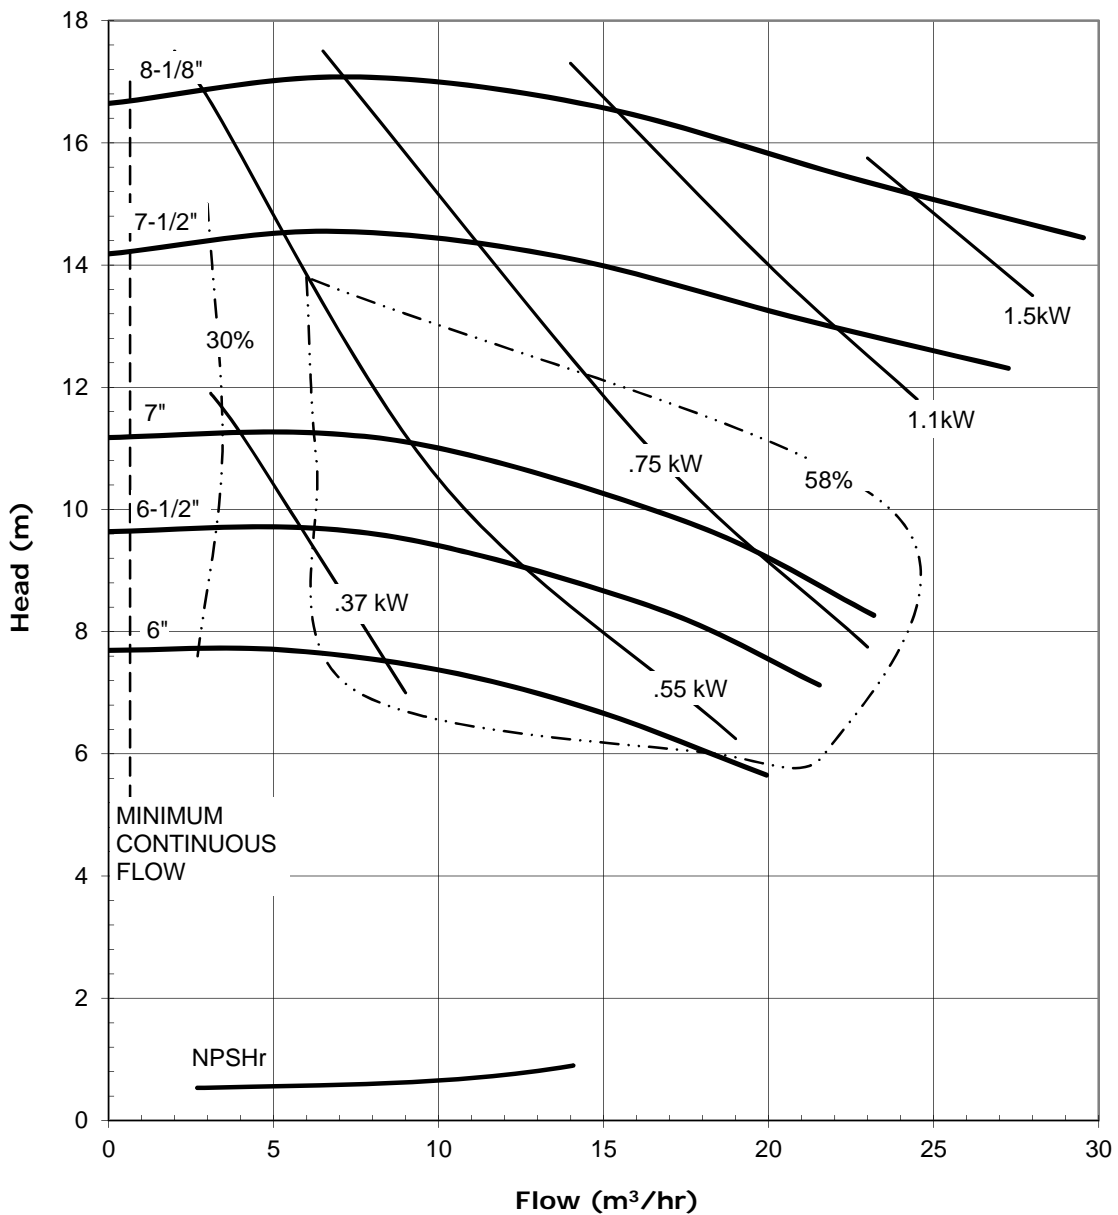

UC SERIES STANDARD HORIZONTAL PERFORMANCE CURVE

Model: 1518
1450 rpm, 50 Hz
Suction: 1-1/2"
Discharge: 1"