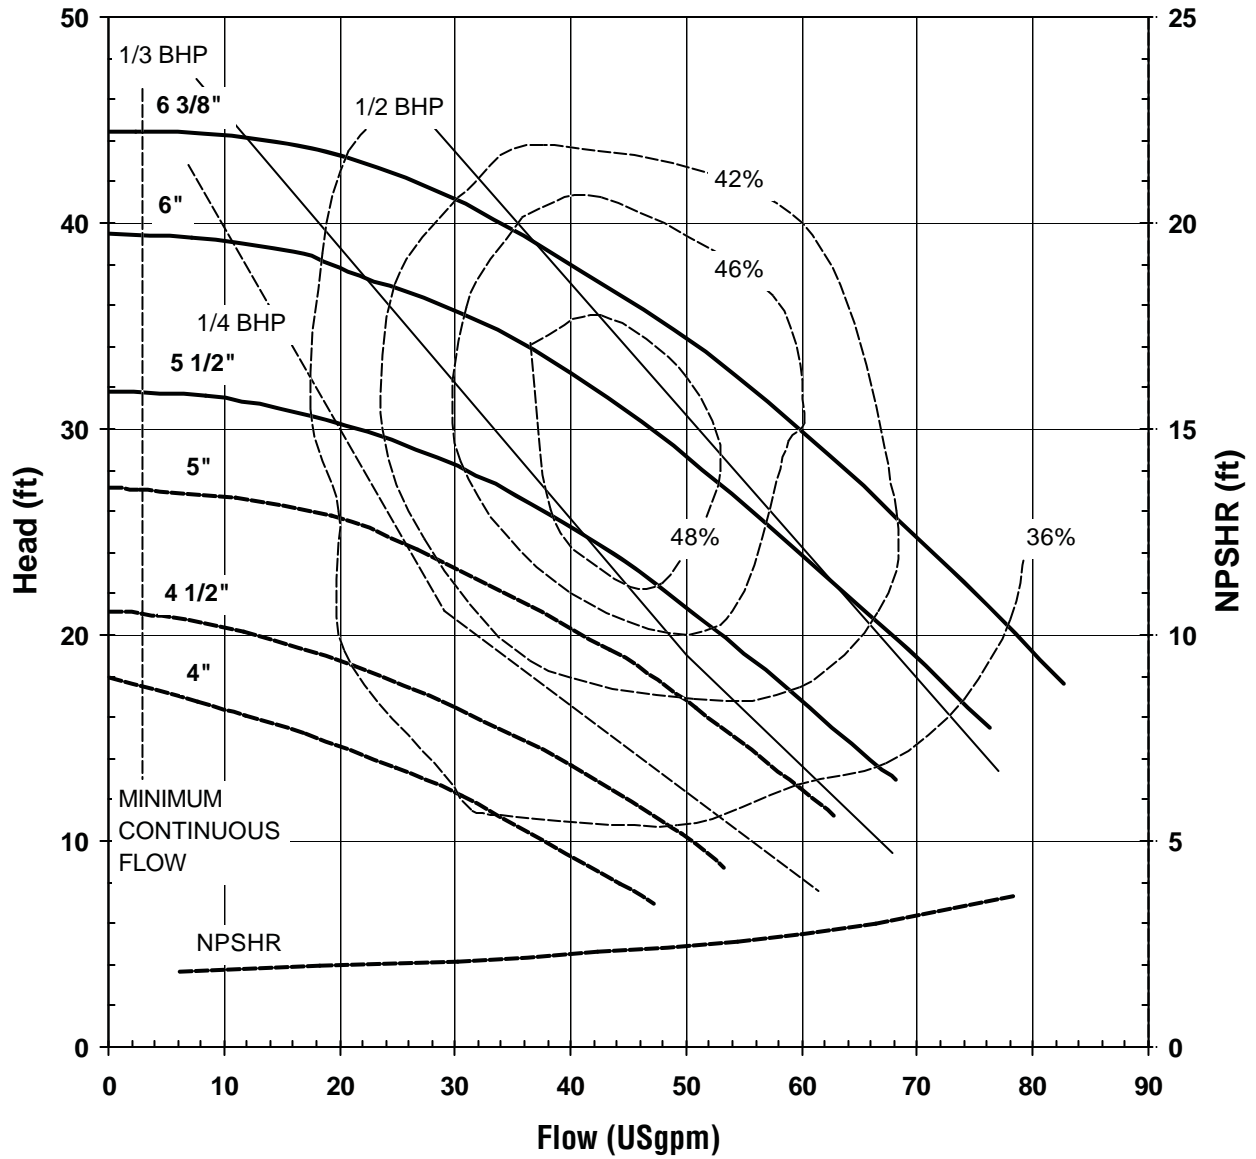

**UC SERIES
STANDARD HORIZONTAL
PERFORMANCE CURVE**

**MODEL UC1516
3500 rpm, 60 Hz
Suction: 1 1/2"
Discharge: 1"**

**UC SERIES
STANDARD HORIZONTAL
PERFORMANCE CURVE**

**MODEL UC1516
1750 rpm, 60 Hz
Suction: 1 1/2"
Discharge: 1"**