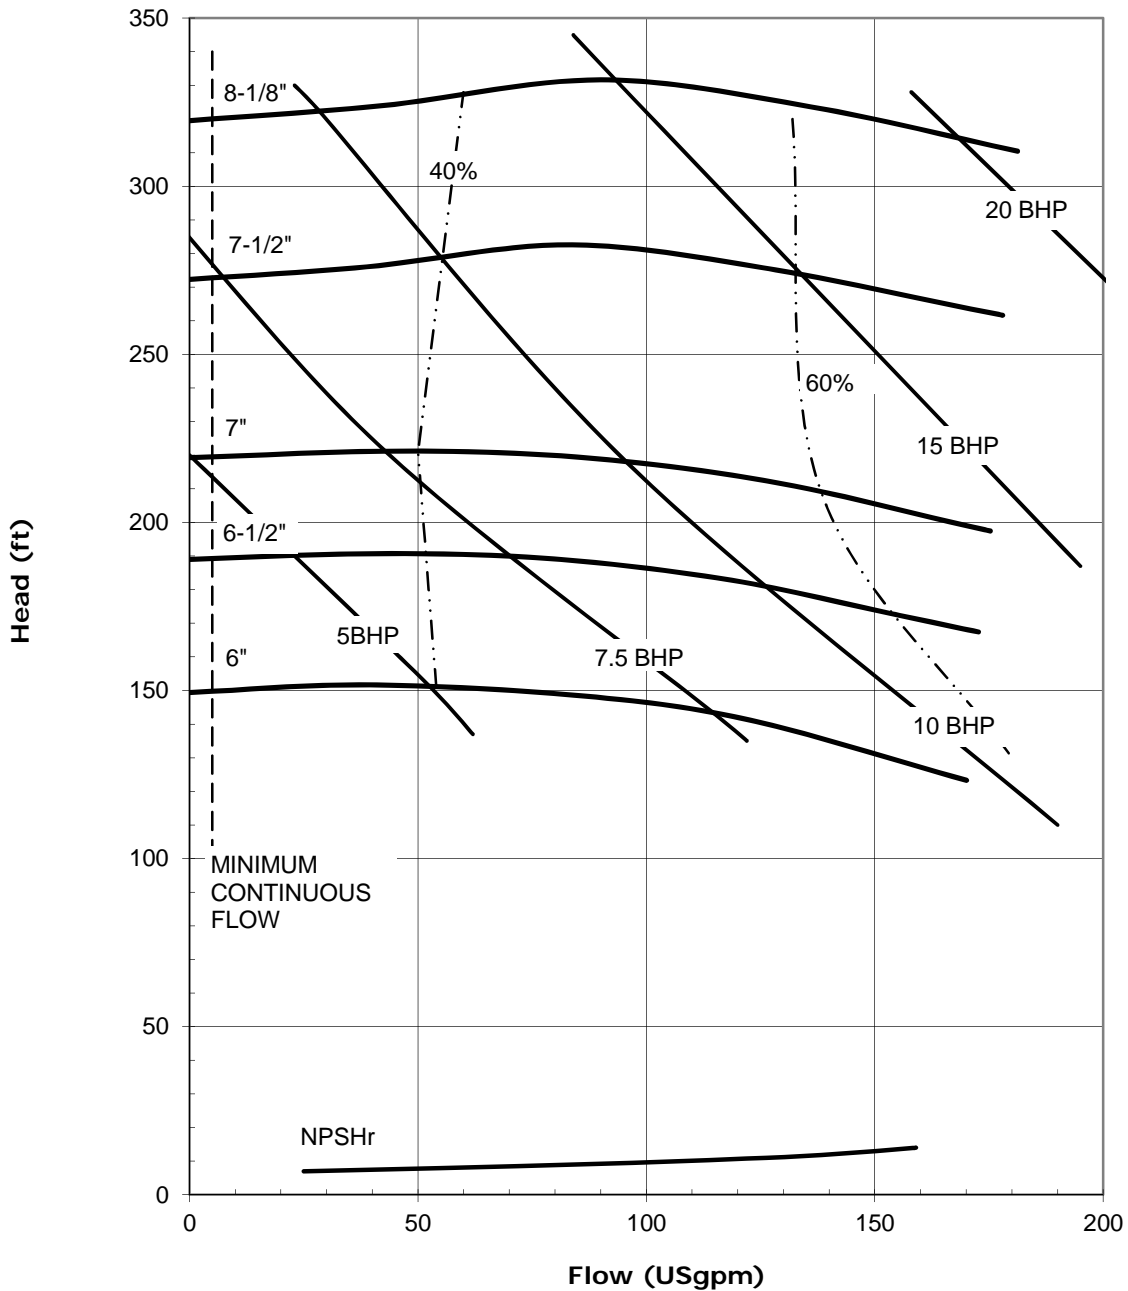

MODEL UC1516
1450 rpm, 50 Hz
Suction: 1 1/2"
Discharge: 1"

4004 REV 0
12/08/00

UC SERIES STANDARD HORIZONTAL PERFORMANCE CURVE

Model: 1518
3500 rpm, 60 Hz
Suction: 1-1/2"
Discharge: 1"

**UC SERIES
STANDARD HORIZONTAL
PERFORMANCE CURVE**

**Model: 1518
1750 rpm, 60 Hz
Suction: 1-1/2"
Discharge: 1"**

UC SERIES STANDARD HORIZONTAL PERFORMANCE CURVE

Model: 1518
2900 rpm, 50 Hz
Suction: 1-1/2"
Discharge: 1"

UC SERIES STANDARD HORIZONTAL PERFORMANCE CURVE