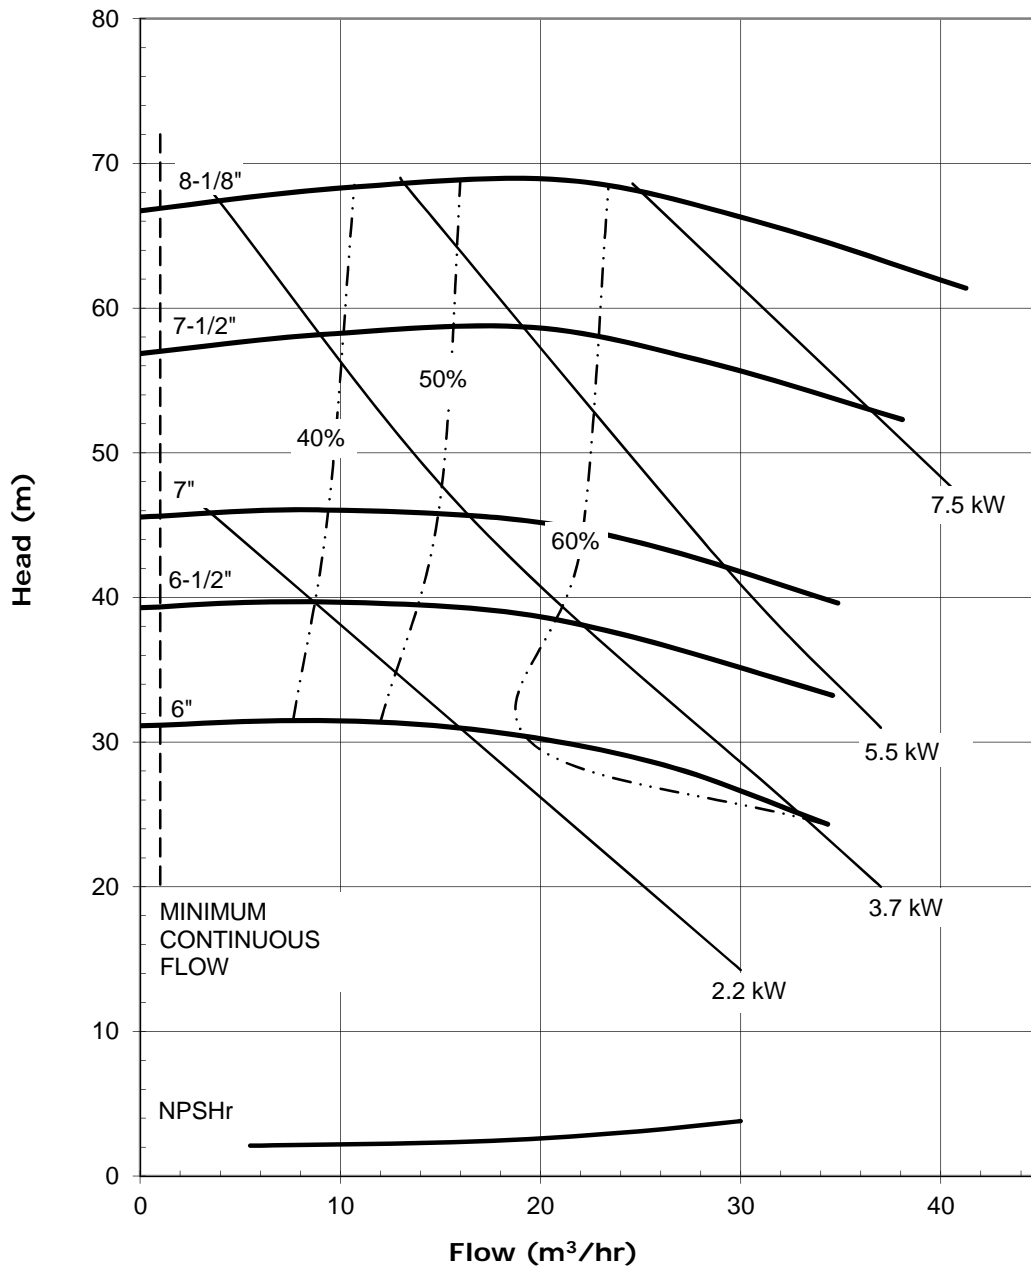

MODEL UC1516
1450 rpm, 50 Hz
Suction: 1 1/2"
Discharge: 1"

4004 REV 0
12/08/00

UC SERIES STANDARD HORIZONTAL PERFORMANCE CURVE

Model: 1518
3500 rpm, 60 Hz
Suction: 1-1/2"
Discharge: 1"

**UC SERIES
STANDARD HORIZONTAL
PERFORMANCE CURVE**

**Model: 1518
1750 rpm, 60 Hz
Suction: 1-1/2"
Discharge: 1"**

UC SERIES STANDARD HORIZONTAL PERFORMANCE CURVE

Model: 1518
2900 rpm, 50 Hz
Suction: 1-1/2"
Discharge: 1"

UC SERIES STANDARD HORIZONTAL PERFORMANCE CURVE