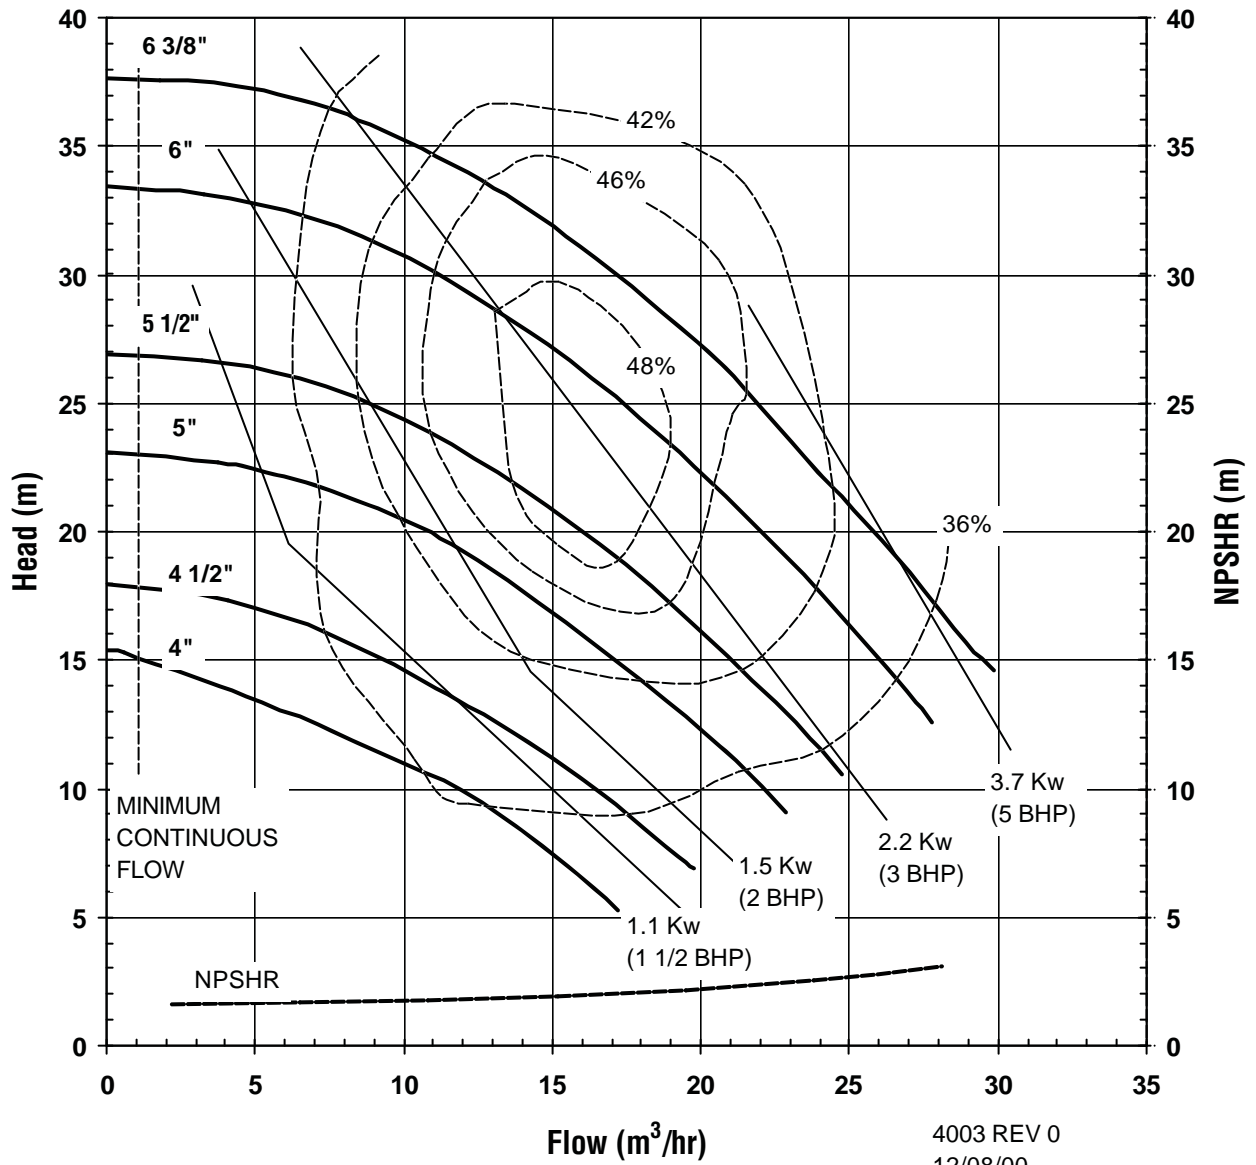

4002 REV 0
12/08/00

**UC SERIES
STANDARD HORIZONTAL
PERFORMANCE CURVE**

MODEL UC1516

2900 rpm, 50 Hz

Suction: 1 1/2"

Discharge: 1"

4003 REV 0
12/08/00

UC SERIES STANDARD HORIZONTAL PERFORMANCE CURVE