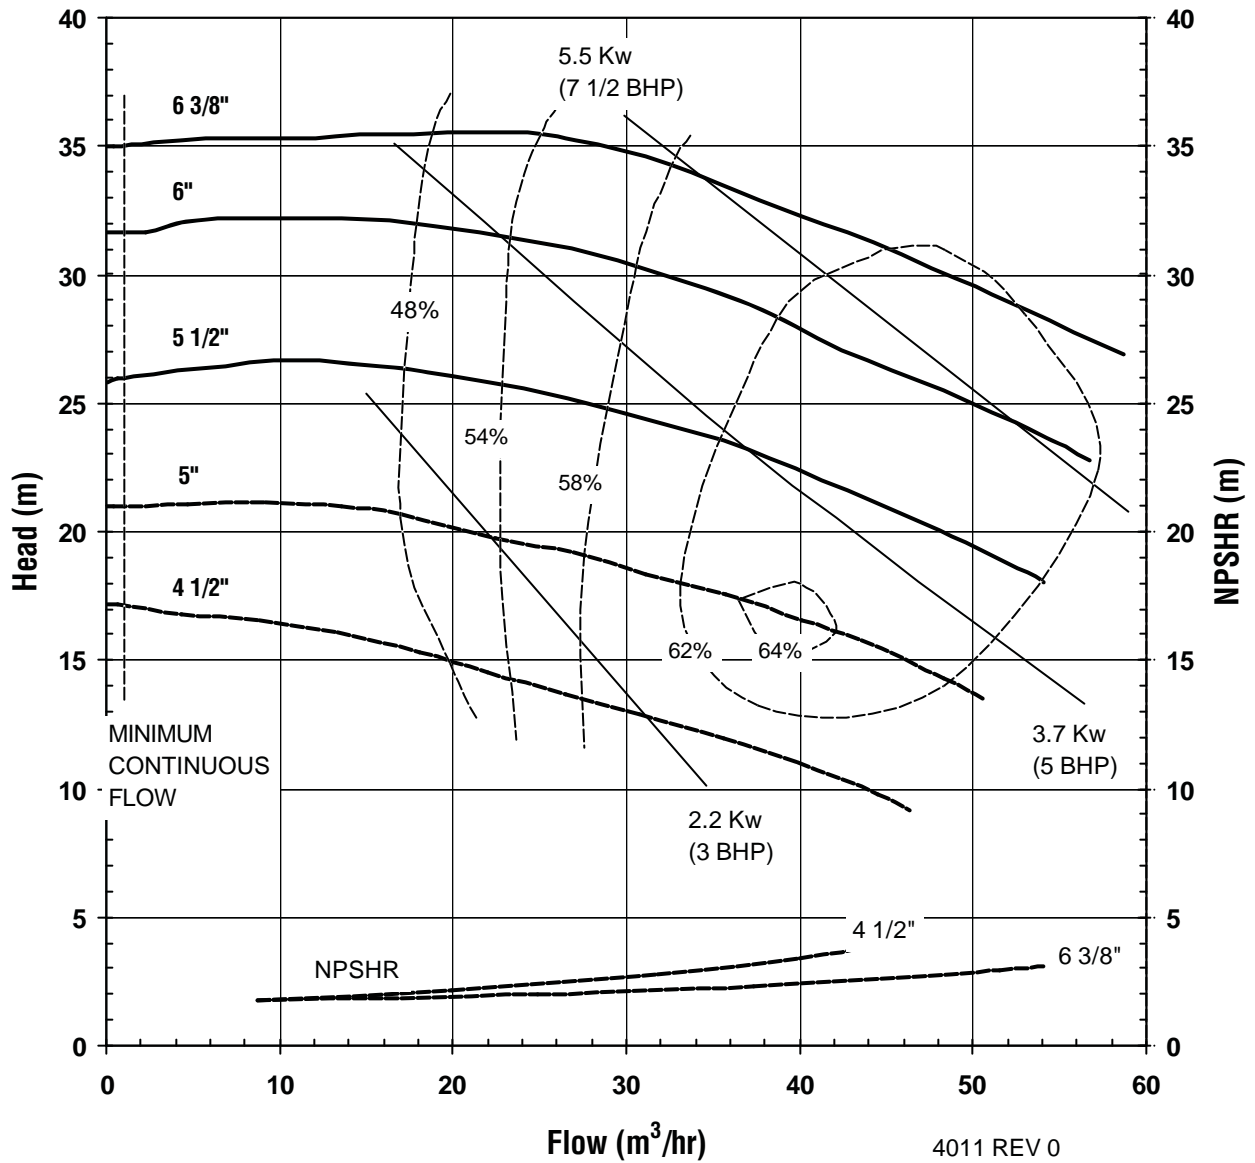

Model: 1518
1450 rpm, 50 Hz
Suction: 1-1/2"
Discharge: 1"

UC SERIES STANDARD HORIZONTAL PERFORMANCE CURVE

MODEL UC326
3500 rpm, 60 Hz
Suction: 3"
Discharge: 2"

4009 REV 0
12/08/00

UC SERIES STANDARD HORIZONTAL PERFORMANCE CURVE

MODEL UC326
1750 rpm, 60 Hz
Suction: 3"
Discharge: 2"

4010 REV 0
12/08/00

UC SERIES STANDARD HORIZONTAL PERFORMANCE CURVE

MODEL UC326
2900 rpm, 50 Hz
Suction: 3"
Discharge: 2"

4011 REV 0
12/08/00

UC SERIES STANDARD HORIZONTAL PERFORMANCE CURVE