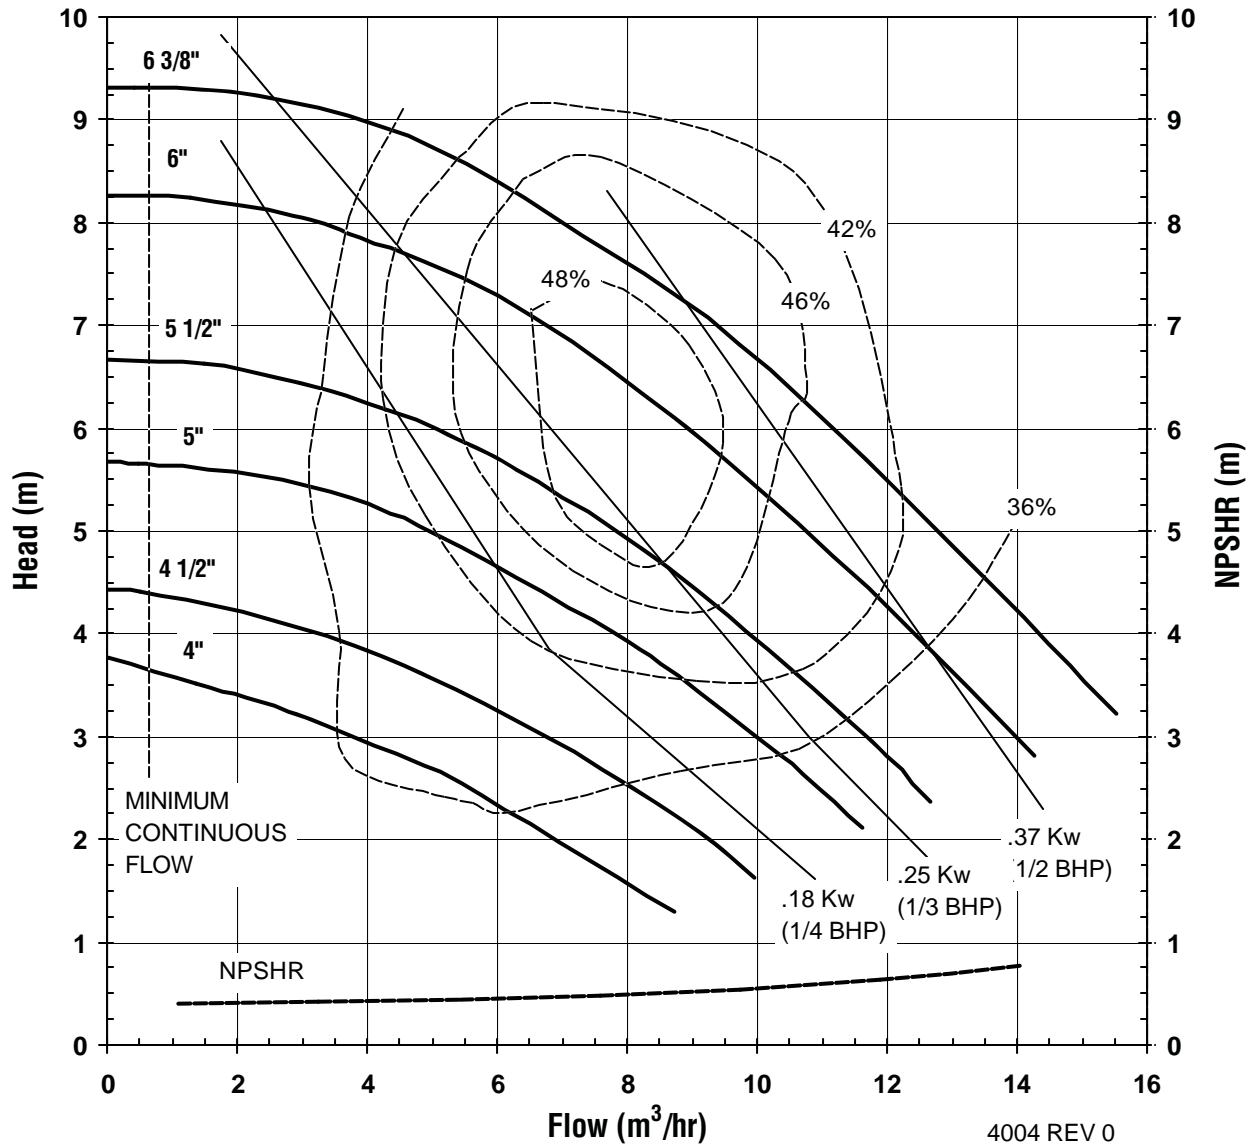

UC SERIES STANDARD HORIZONTAL PERFORMANCE CURVE

MODEL UC1516
1450 rpm, 50 Hz
Suction: 1 1/2"
Discharge: 1"

4004 REV 0
12/08/00