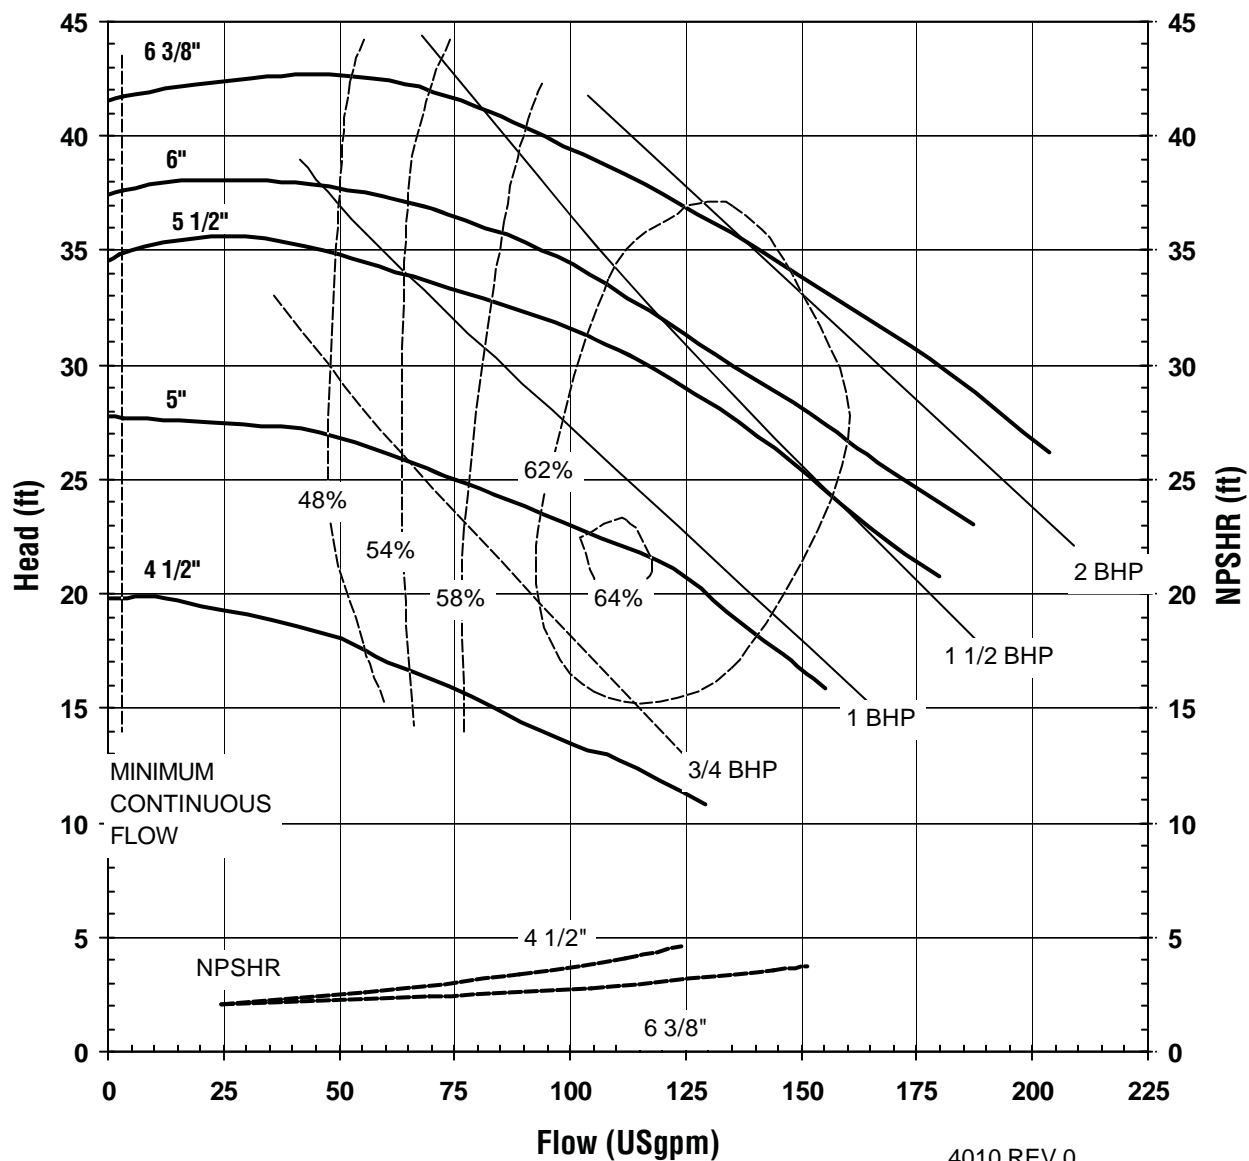

**Model: 1518
1750 rpm, 60 Hz
Suction: 1-1/2"
Discharge: 1"**

UC SERIES STANDARD HORIZONTAL PERFORMANCE CURVE

Model: 1518
2900 rpm, 50 Hz
Suction: 1-1/2"
Discharge: 1"

UC SERIES STANDARD HORIZONTAL PERFORMANCE CURVE

Model: 1518
1450 rpm, 50 Hz
Suction: 1-1/2"
Discharge: 1"

UC SERIES STANDARD HORIZONTAL PERFORMANCE CURVE

MODEL UC326
3500 rpm, 60 Hz
Suction: 3"
Discharge: 2"

4009 REV 0
12/08/00

UC SERIES STANDARD HORIZONTAL PERFORMANCE CURVE

MODEL UC326
1750 rpm, 60 Hz
Suction: 3"
Discharge: 2"

4010 REV 0
12/08/00

UC SERIES STANDARD HORIZONTAL PERFORMANCE CURVE

MODEL UC326
2900 rpm, 50 Hz
Suction: 3"
Discharge: 2"

4011 REV 0
12/08/00

UC SERIES STANDARD HORIZONTAL PERFORMANCE CURVE