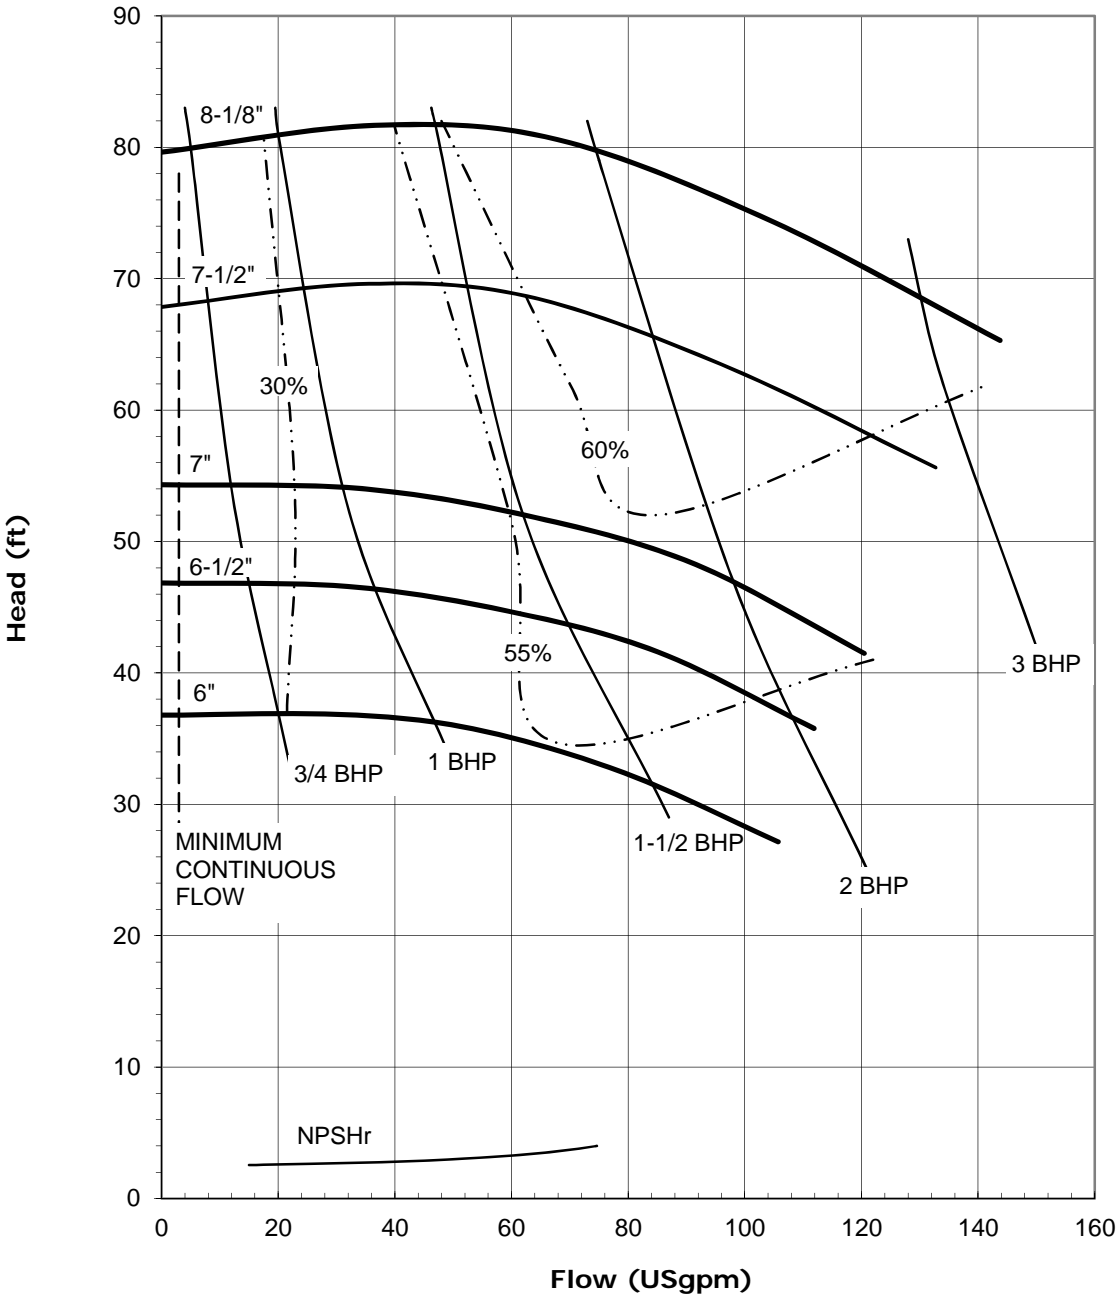

MODEL UC1516
1450 rpm, 50 Hz
Suction: 1 1/2"
Discharge: 1"

4004 REV 0
12/08/00

UC SERIES STANDARD HORIZONTAL PERFORMANCE CURVE

Model: 1518
3500 rpm, 60 Hz
Suction: 1-1/2"
Discharge: 1"

**UC SERIES
STANDARD HORIZONTAL
PERFORMANCE CURVE**

**Model: 1518
1750 rpm, 60 Hz
Suction: 1-1/2"
Discharge: 1"**

UC SERIES STANDARD HORIZONTAL PERFORMANCE CURVE

Model: 1518
2900 rpm, 50 Hz
Suction: 1-1/2"
Discharge: 1"

UC SERIES STANDARD HORIZONTAL PERFORMANCE CURVE