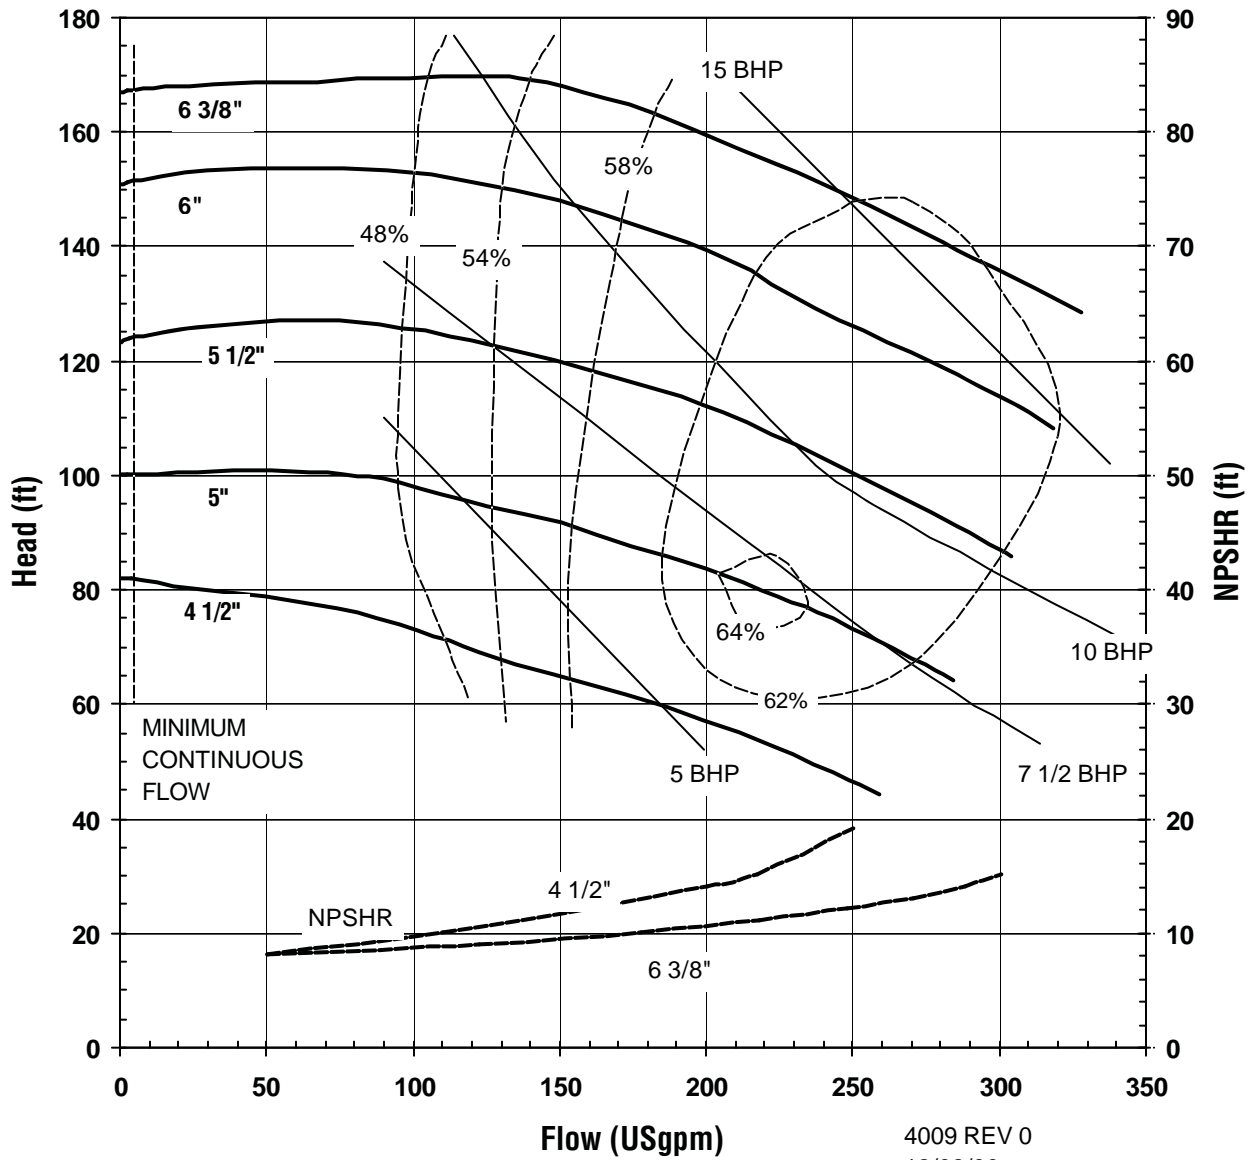

**Model: 1518
1750 rpm, 60 Hz
Suction: 1-1/2"
Discharge: 1"**

UC SERIES STANDARD HORIZONTAL PERFORMANCE CURVE

Model: 1518
2900 rpm, 50 Hz
Suction: 1-1/2"
Discharge: 1"

UC SERIES STANDARD HORIZONTAL PERFORMANCE CURVE

Model: 1518
1450 rpm, 50 Hz
Suction: 1-1/2"
Discharge: 1"

UC SERIES STANDARD HORIZONTAL PERFORMANCE CURVE

MODEL UC326
3500 rpm, 60 Hz
Suction: 3"
Discharge: 2"

4009 REV 0
12/08/00

UC SERIES STANDARD HORIZONTAL PERFORMANCE CURVE