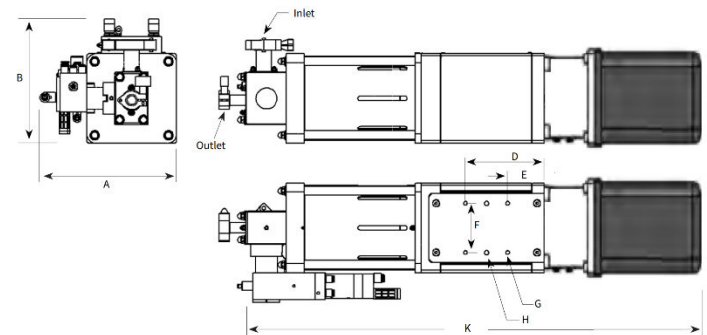

LV-C Series

LARGE VOLUME DISPENSING

Inlet-Outlet Fittings		
Type	Size	
	Inlet	Outlet
Sanitary	1/2" - 2"	1/2" - 2"
Swage	3/4" - 1"	3/4" - 1"
Tube	3/4" - 1"	3/4" - 1"
Hose	3/4" - 1"	3/4" - 1"
Metric	request	request

O-rings & U-cups	
O-rings	U-cup Seals
Viton	Teflon
EP	UHMW
Silicon	
Buna	
Perfluor (Kalrez®)	

Pneumatic Drive

Servo Drive

CV Pump Models			Maximum Dispensing Volume (cc)	External Dimensions (Inches[Metric])								
	Pneumatic	Electric		A	B	C	D	E	F	G	H	K
LV100C	P	E	100	6.4 [162]	8.8 [224]	23.8 [604]	3 [76]	1.5[38]	3.5[89]	M8x1.25	Ø8x8mm dp [Ø0.316x 0.31dp]	Servo Drive Specific Contact your Hife Rep.
LV290C			290									
LV500C			500									
LV1000C			1000									
LV1500C			1500									
LV2000C			2000			29 [738]						