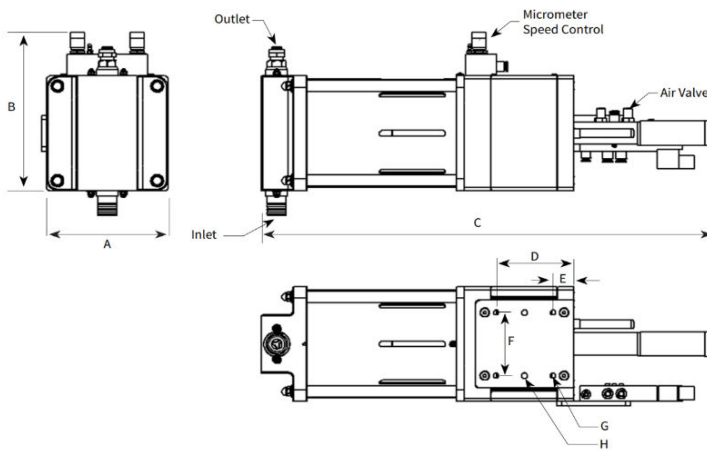

LV-C Series

LARGE VOLUME DISPENSING

Inlet-Outlet Fittings		
Type	Size	
	Inlet	Outlet
Sanitary	1/2" - 2"	1/2" - 2"
Swage	3/4" - 1"	3/4" - 1"
Tube	3/4" - 1"	3/4" - 1"
Hose	3/4" - 1"	3/4" - 1"
Metric	request	request

O-rings & U-cups	
O-rings	U-cup Seals
Viton	Teflon
EP	UHMW
Silicon	
Buna	
Perfluor (Kalrez®)	

Pneumatic Drive

Servo Drive

CV Pump Models			Maximum Dispensing Volume (cc)	External Dimensions (Inches[Metric])								
	Pneumatic	Electric		A	B	C	D	E	F	G	H	K
LV100C	P	E	100	6.4 [162]	8.8 [224]	23.8 [604]	3 [76]	1.5[38]	3.5[89]	M8x1.25	Ø8x8mm dp [Ø0.316x 0.31dp]	Servo Drive Specific Contact your Hife Rep.
LV290C			290									
LV500C			500									
LV1000C			1000									
LV1500C			1500									
LV2000C			2000			29 [738]						