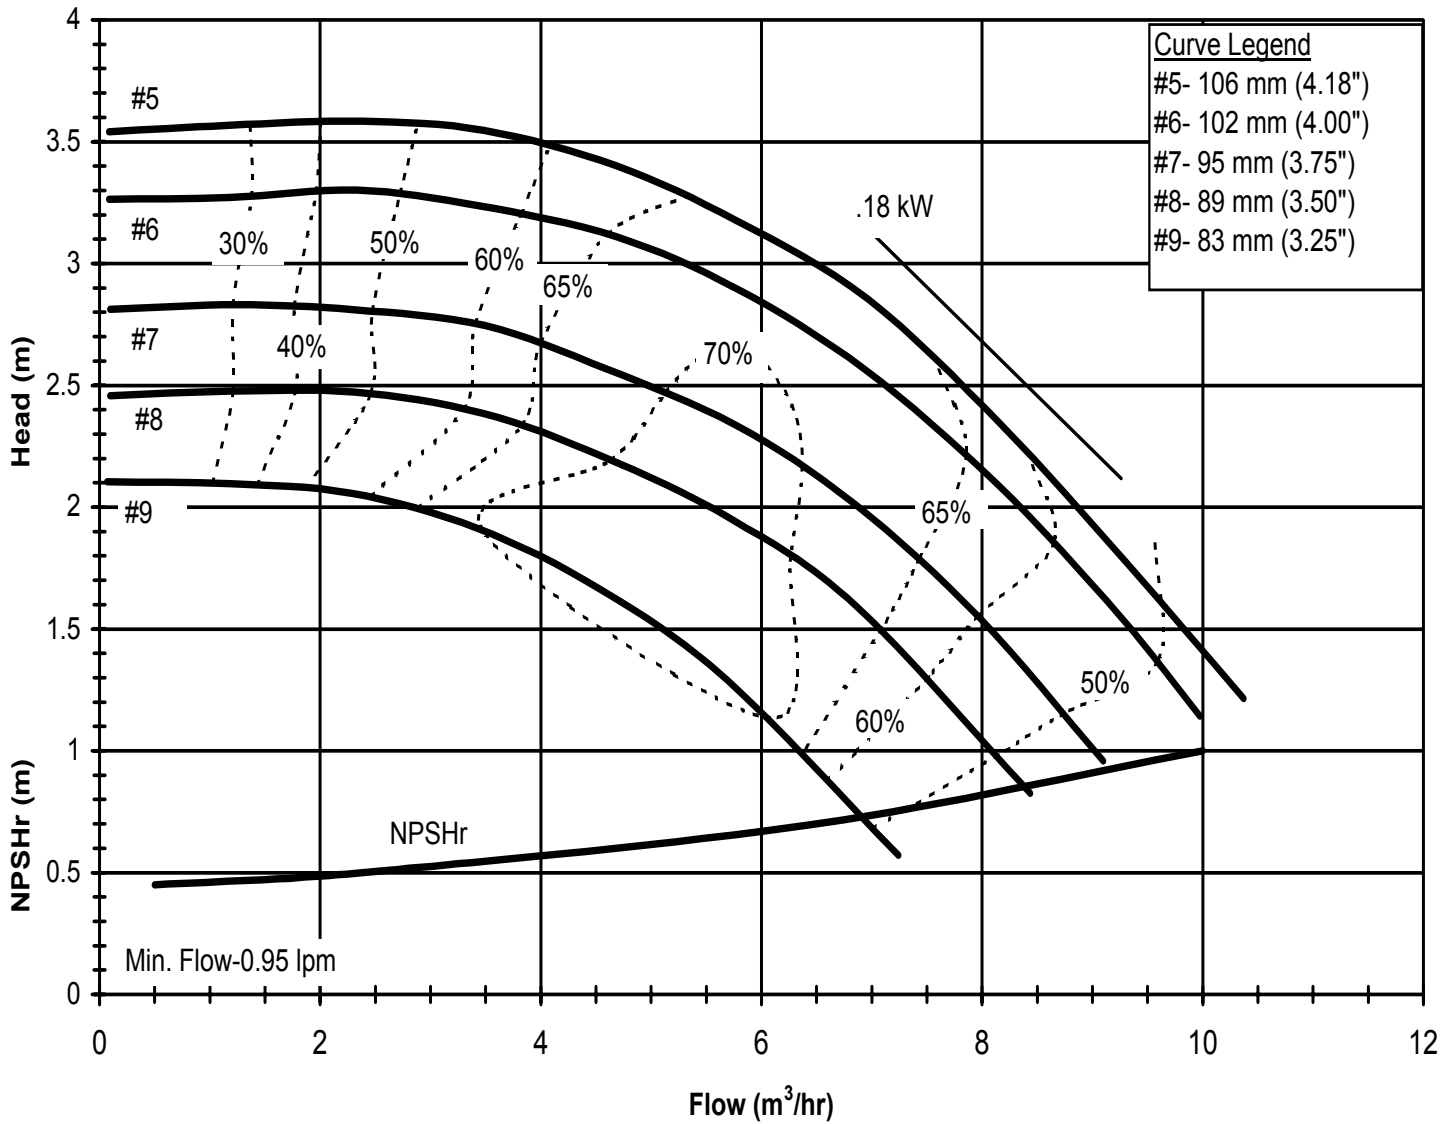

Model DB10  
 2900 rpm, 50 Hz  
 Suction: 1 1/2" FNPT  
 Discharge: 1 1/2" MNPT

DB1050  
 6018 REV 0

WE'RE ALL ABOUT EXPERIENCE.

1300 255 786 | allpumps.com.au

Model DB10  
 1450 rpm, 50 Hz  
 Suction: 1 1/2" FNPT  
 Discharge: 1 1/2" MNPT