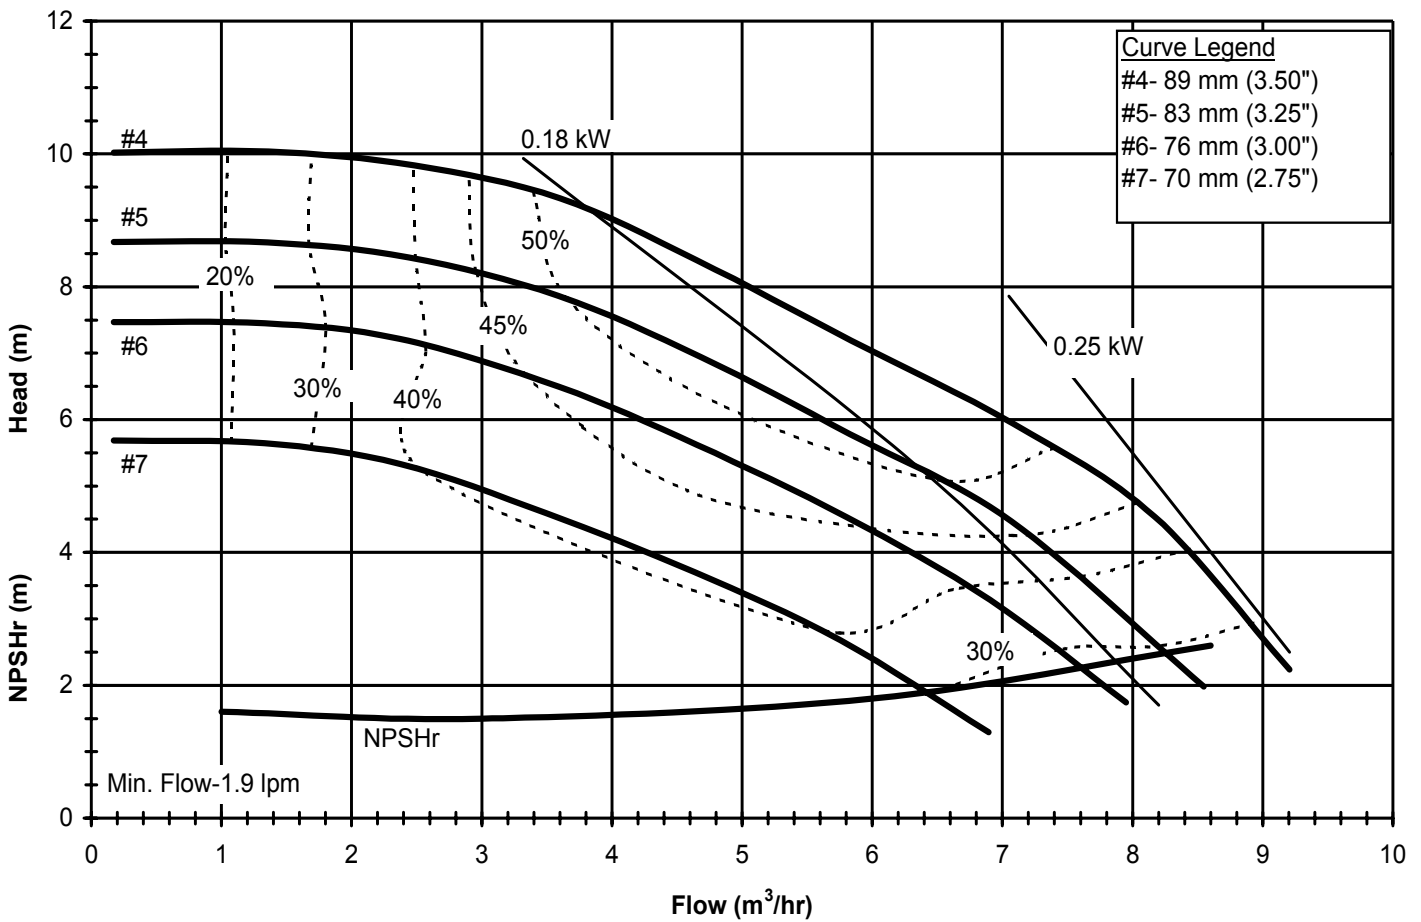

Model DB6
2900 rpm, 50 Hz
Suction: 1" FNPT
Discharge: 1" MNPT

DB650
6026 REV 0

WE'RE ALL ABOUT EXPERIENCE.

1300 255 786 | allpumps.com.au