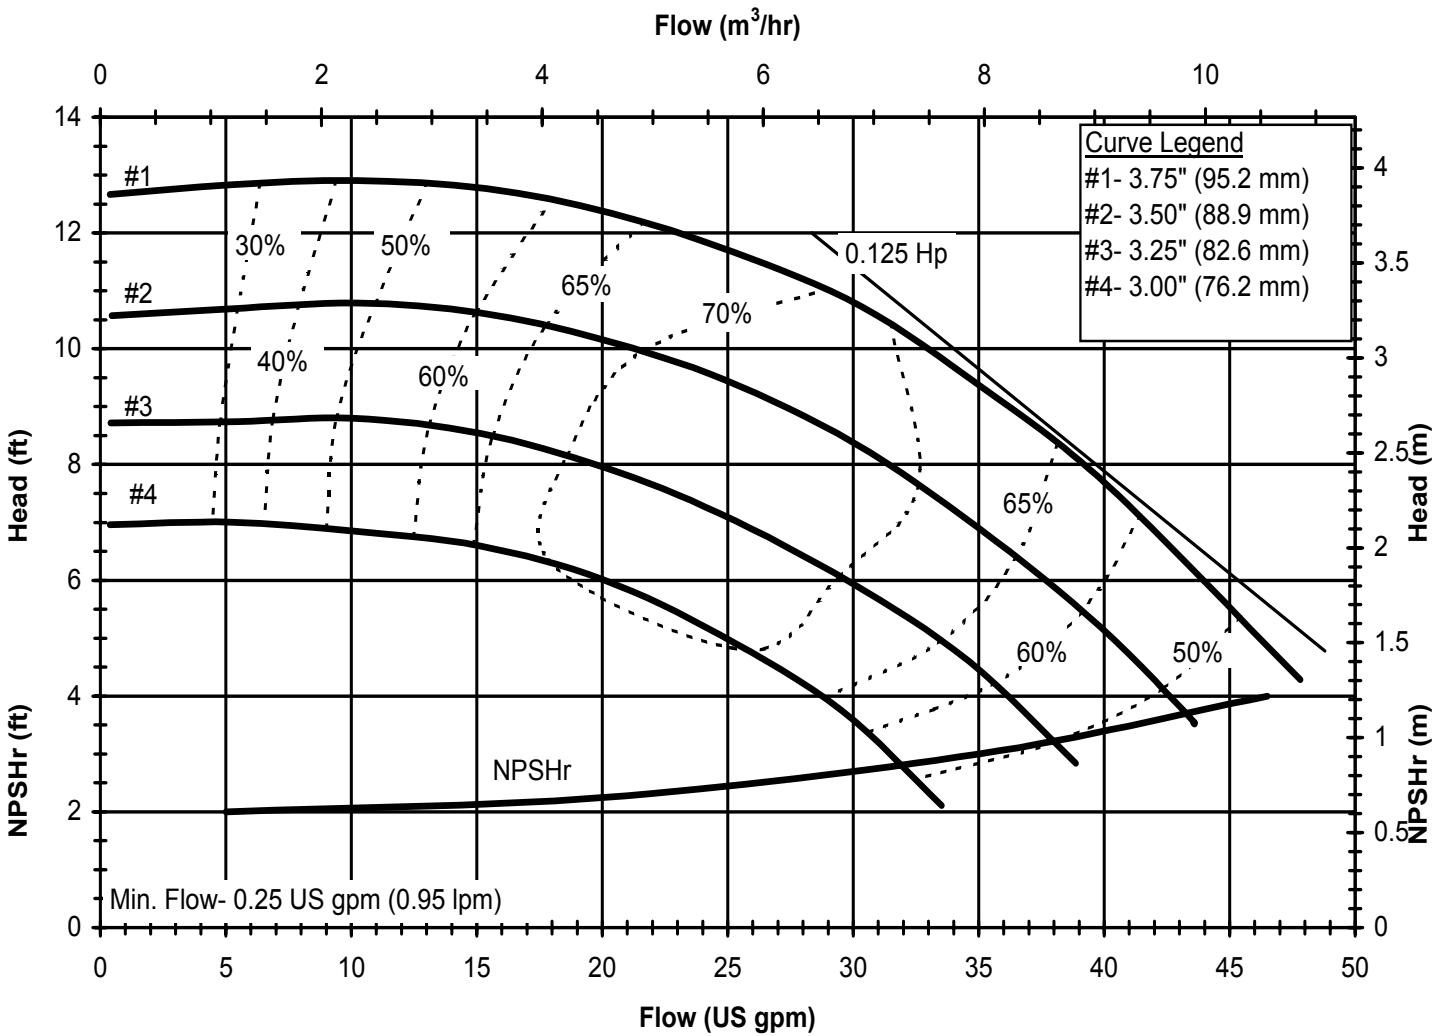

Model DB10
1725 rpm, 60 Hz
Suction: 1 1/2" FNPT
Discharge: 1 1/2" MNPT

DB1060
6017 REV0

WE'RE ALL ABOUT EXPERIENCE.

1300 255 786 | allpumps.com.au