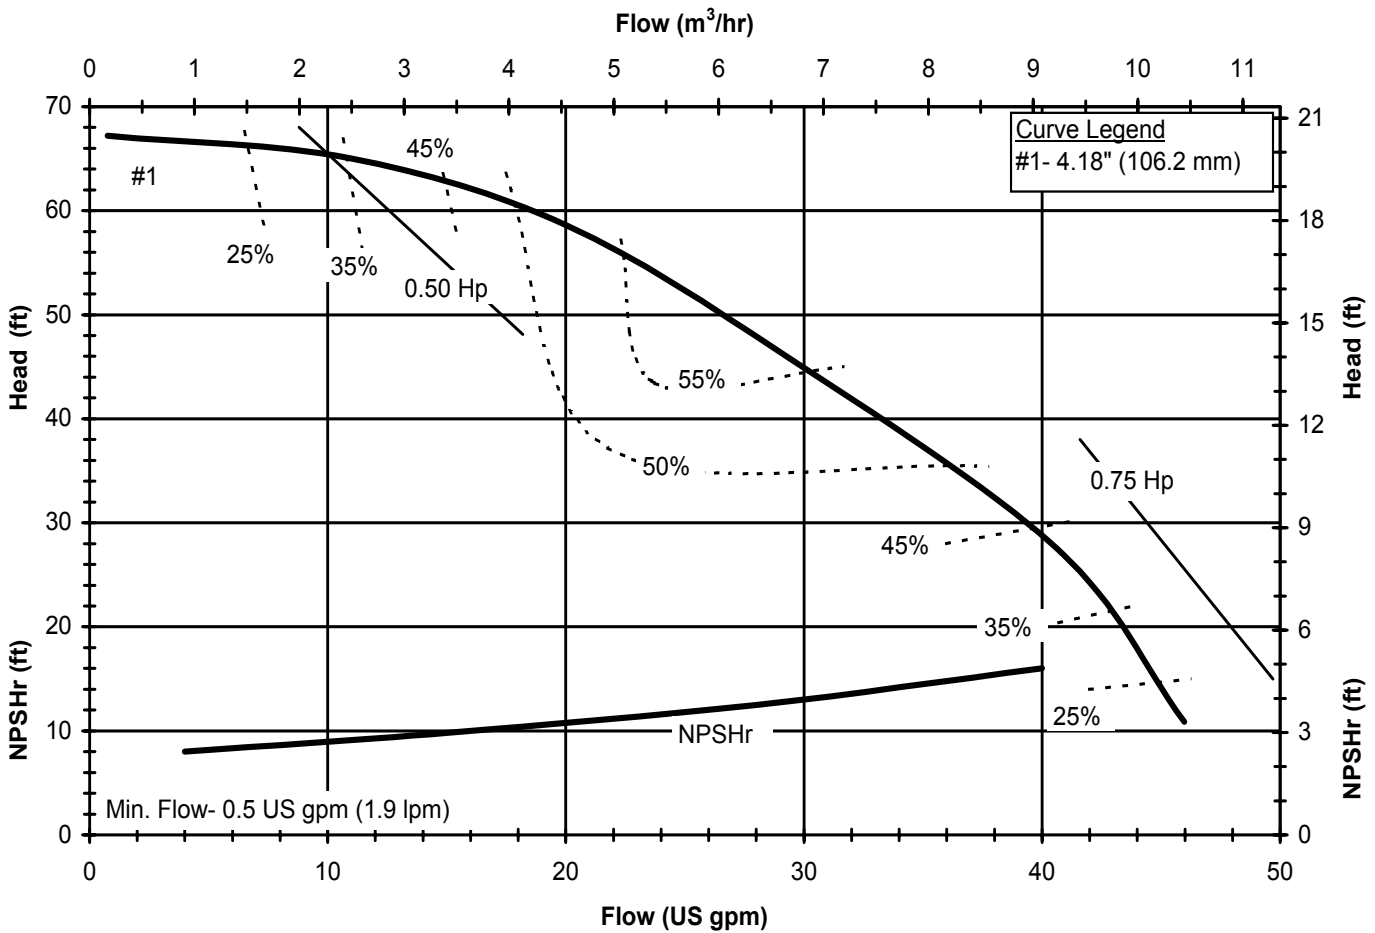

Model DB9
3450 rpm, 60 Hz
Suction: 1" FNPT
Discharge: 1" MNPT

DB960
6027 REV 0

WE'RE ALL ABOUT EXPERIENCE.

1300 255 786 | allpumps.com.au