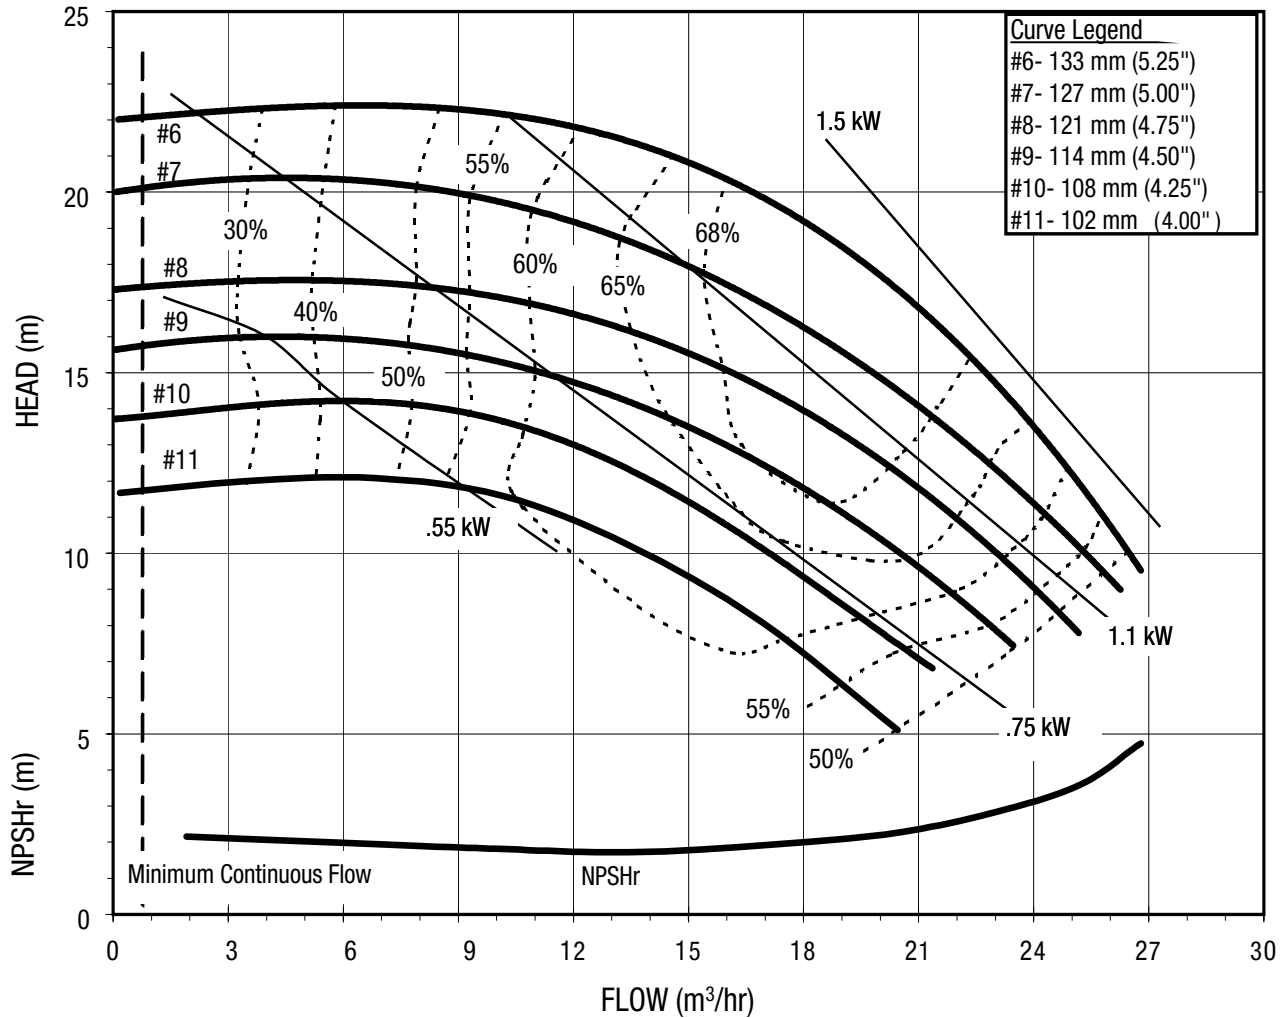

Model DB11
2900 rpm, 50 Hz
Suction: 2" FNPT
Discharge: 1 1/2" MNPT

DB1150
6002 Rev 1

WE'RE ALL ABOUT EXPERIENCE.

1300 255 786 | allpumps.com.au