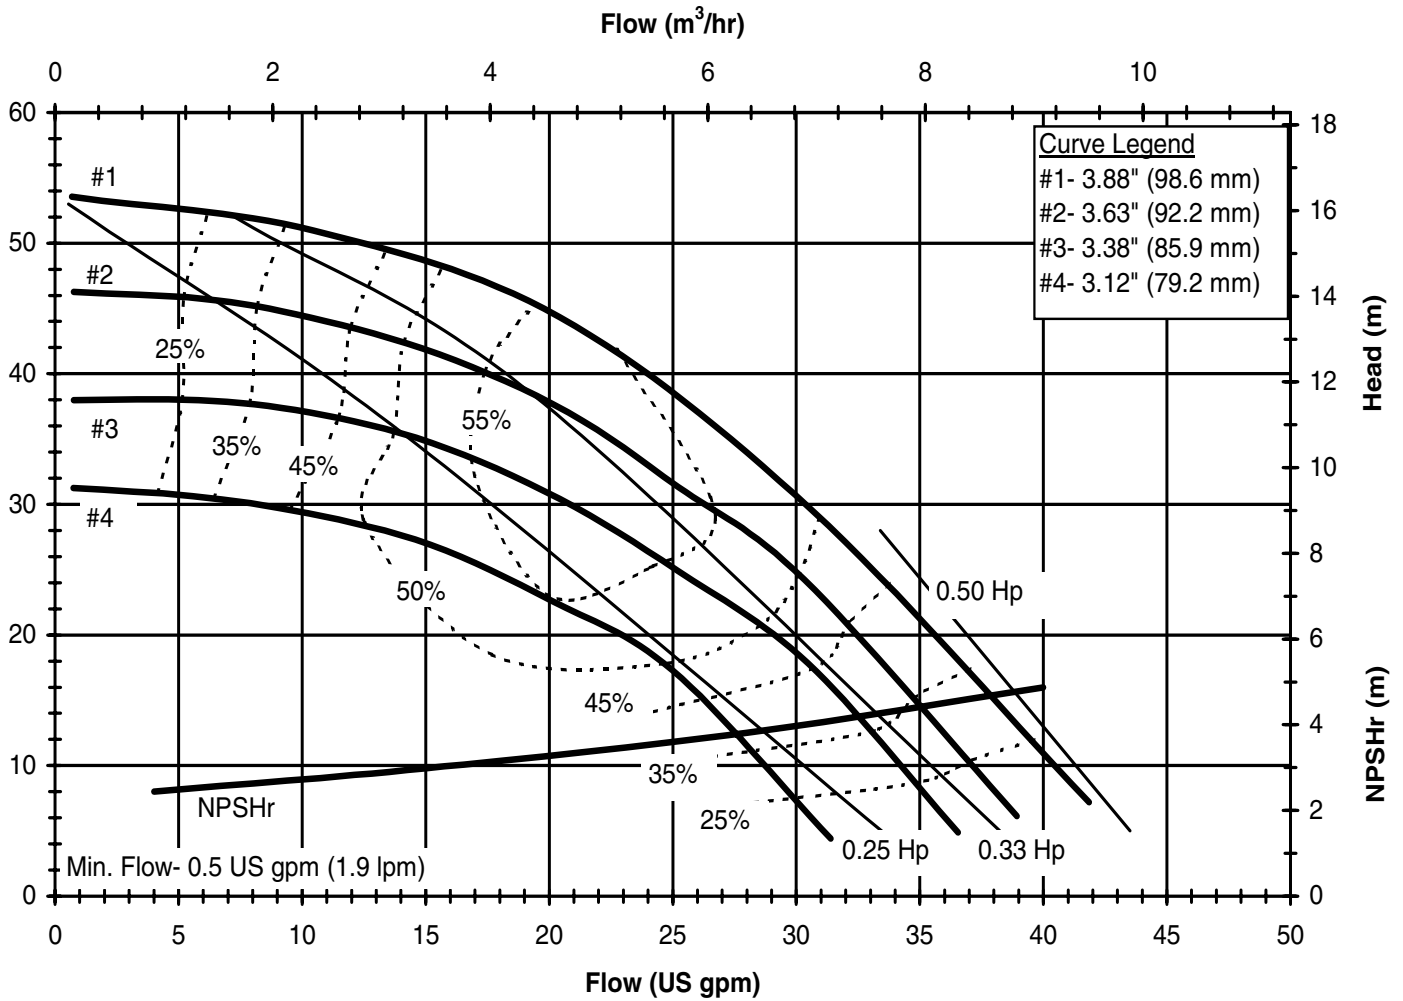

Model DB6H
3450 rpm, 60 Hz
Suction: 1" FNPT
Discharge: 1" MNPT

DB6H60
6023 REV 1

WE'RE ALL ABOUT EXPERIENCE.

1300 255 786 | allpumps.com.au