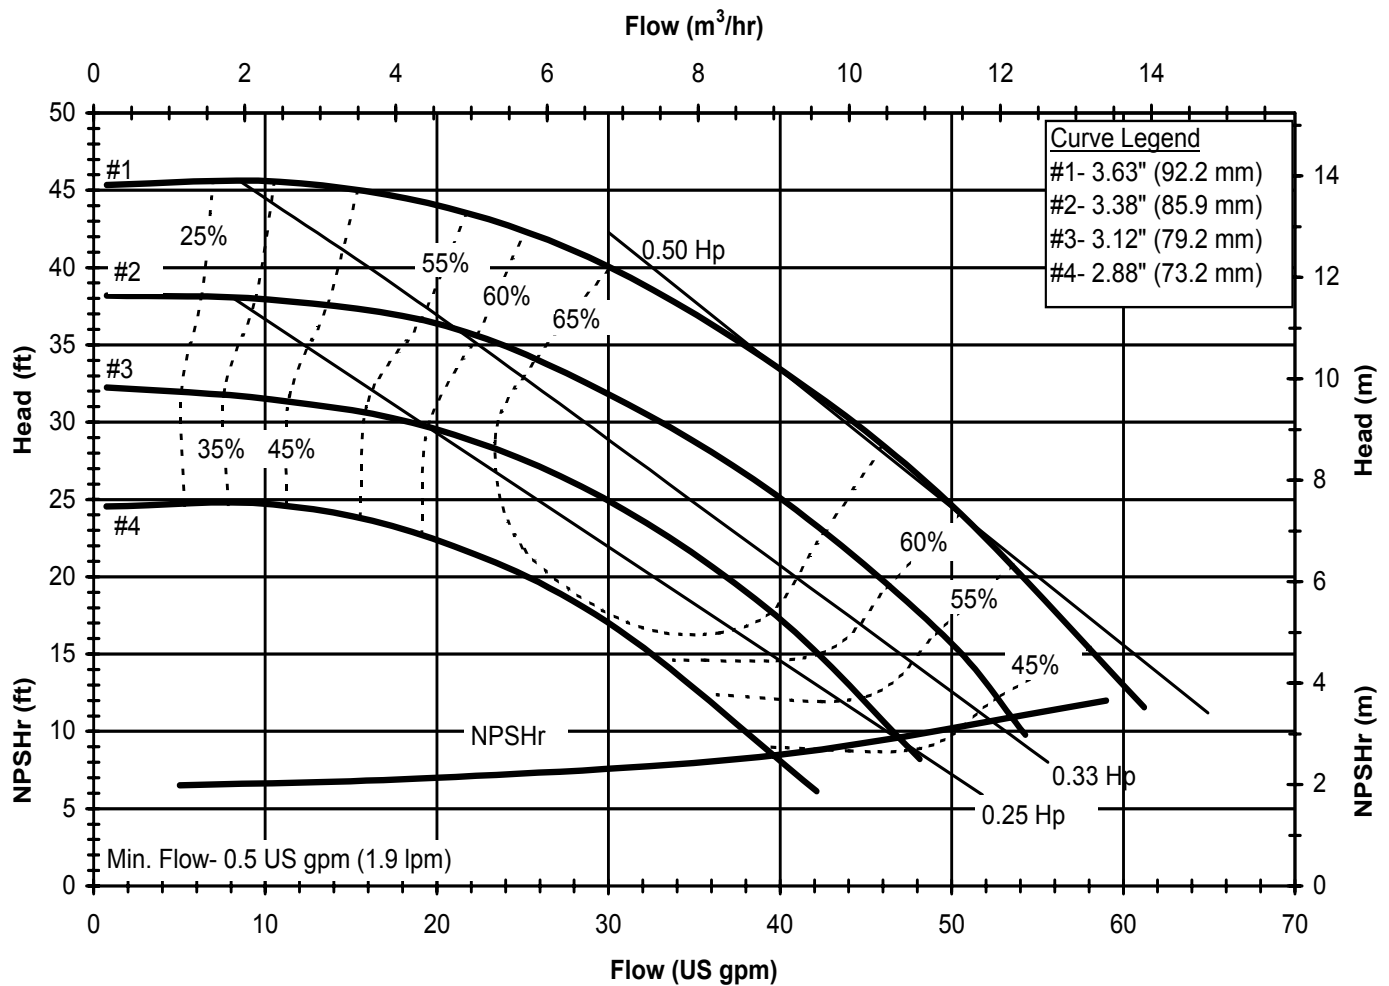

Model DB8
3450 rpm, 60 Hz
Suction: 1 1/2" FNPT
Discharge: 1" MNPT

DB860
6019 REV 0

WE'RE ALL ABOUT EXPERIENCE.

1300 255 786 | allpumps.com.au