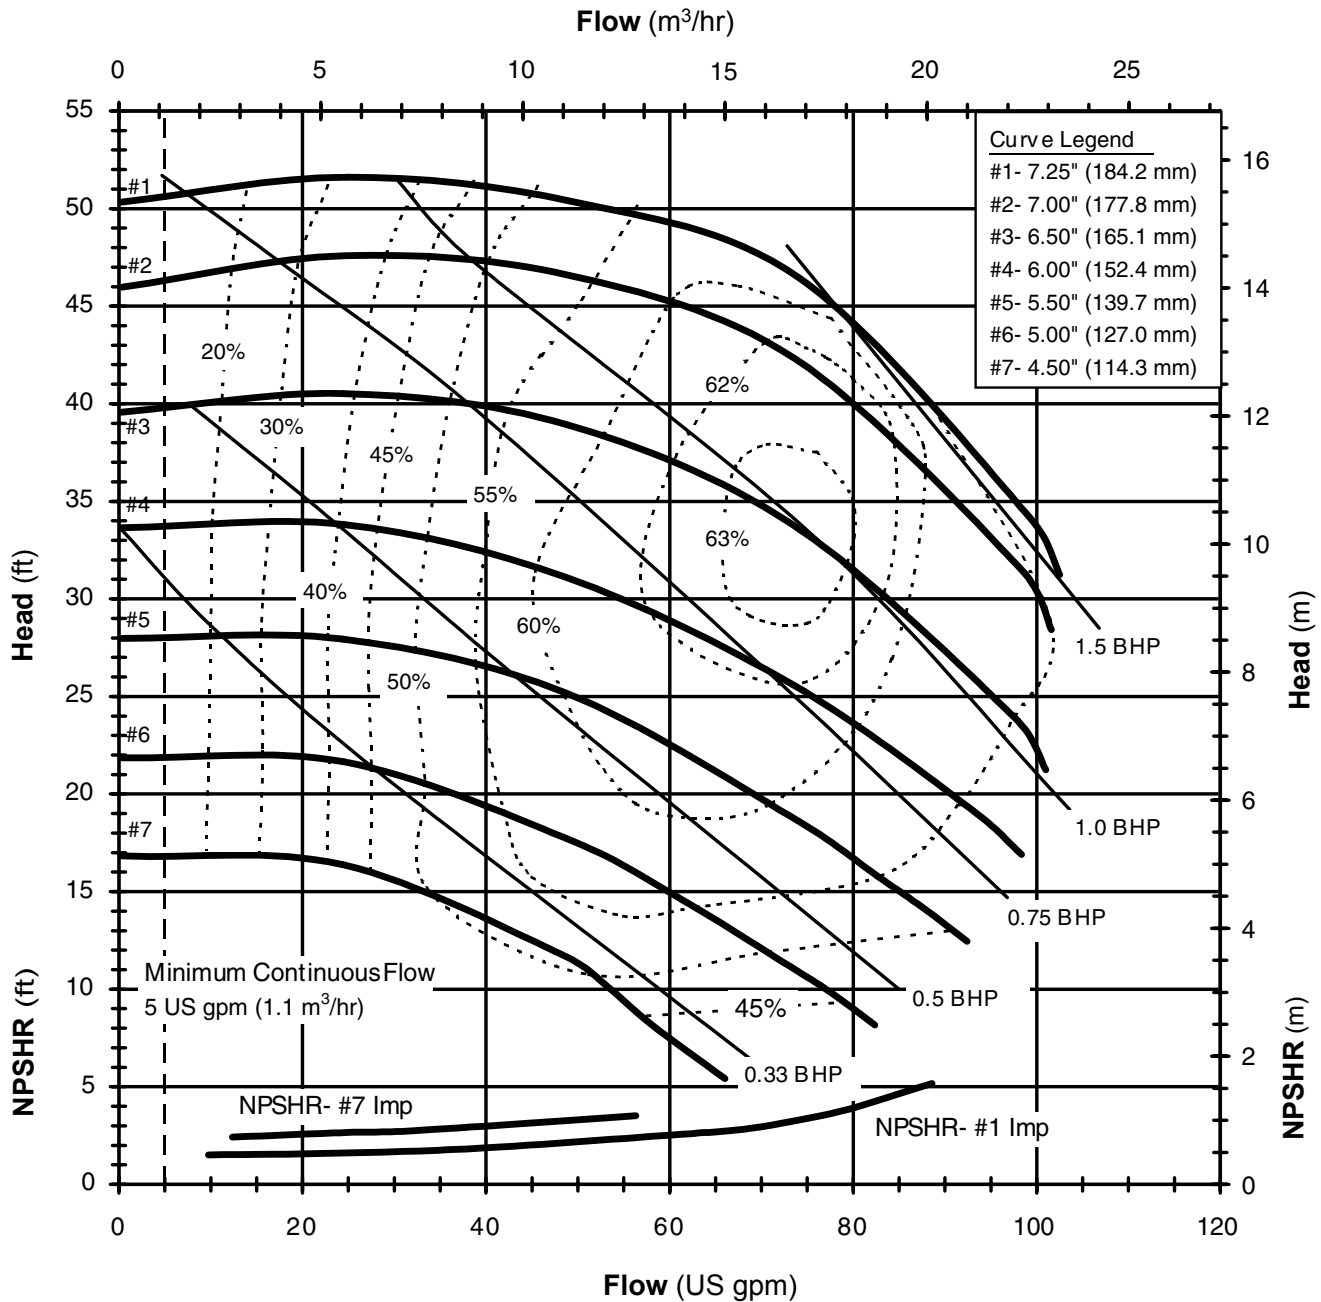

Model DB22 - Closed Impeller
1725 rpm, 60 Hz
Suction: 2" FNPT
Discharge: 2" MNPT

DB 22604C
6029 REV0

WE'RE ALL ABOUT EXPERIENCE.

1300 255 786 | allpumps.com.au