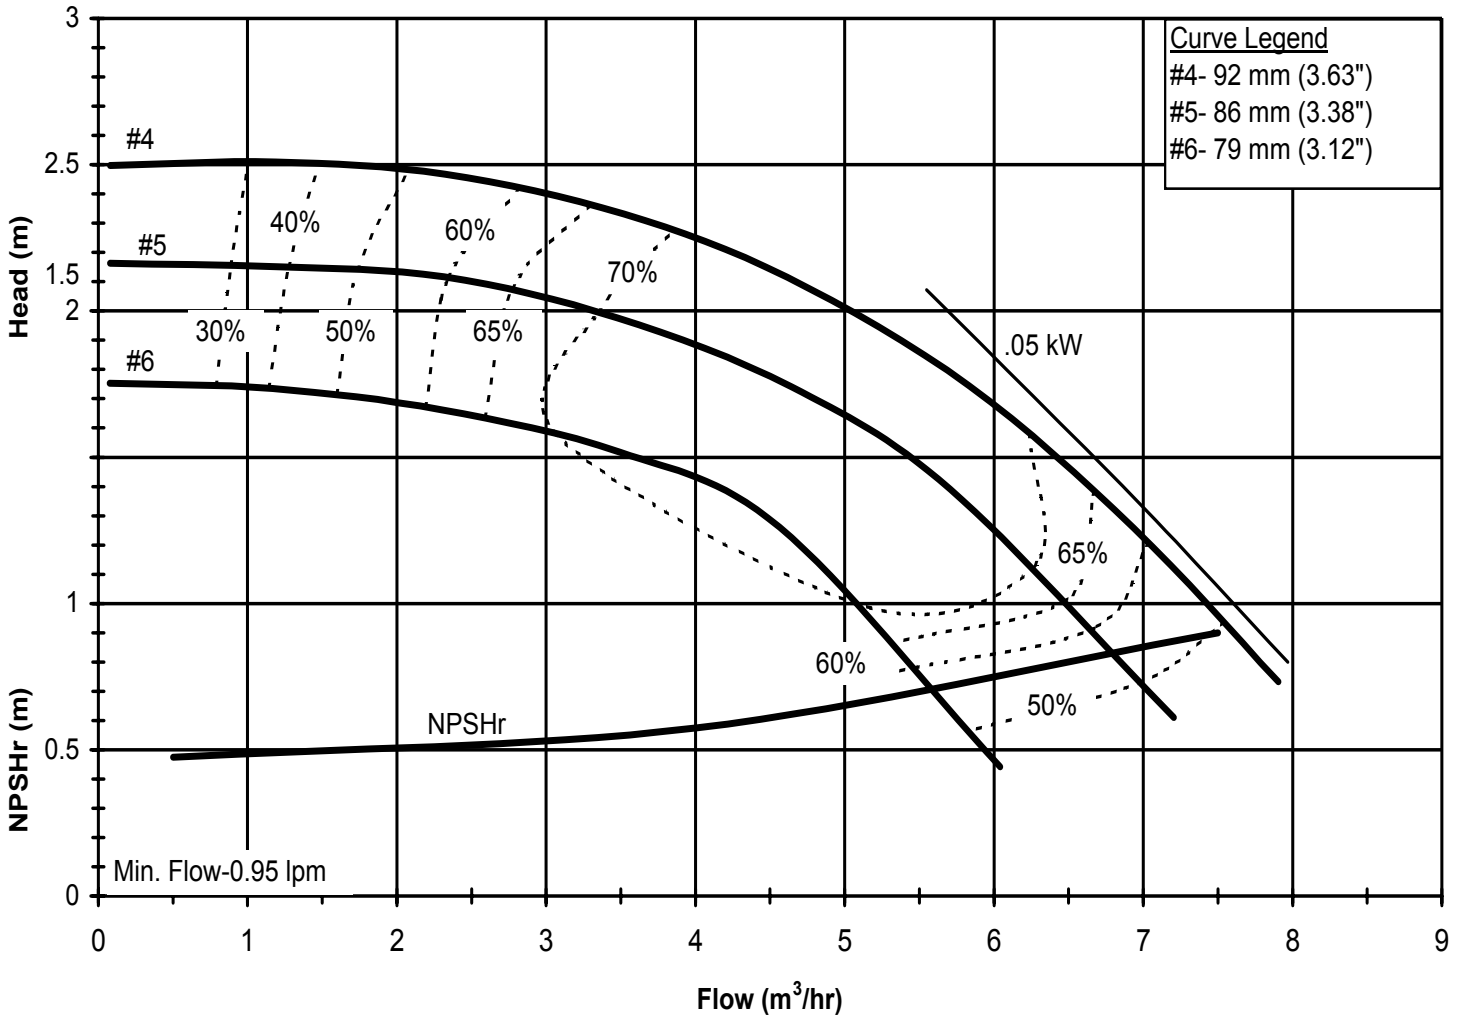

Model DB7
1450 rpm, 50 Hz
Suction: 1 1/2" FNPT
Discharge: 1 1/2" MNPT

DB750
6022 REV 0

WE'RE ALL ABOUT EXPERIENCE.

1300 255 786 | allpumps.com.au