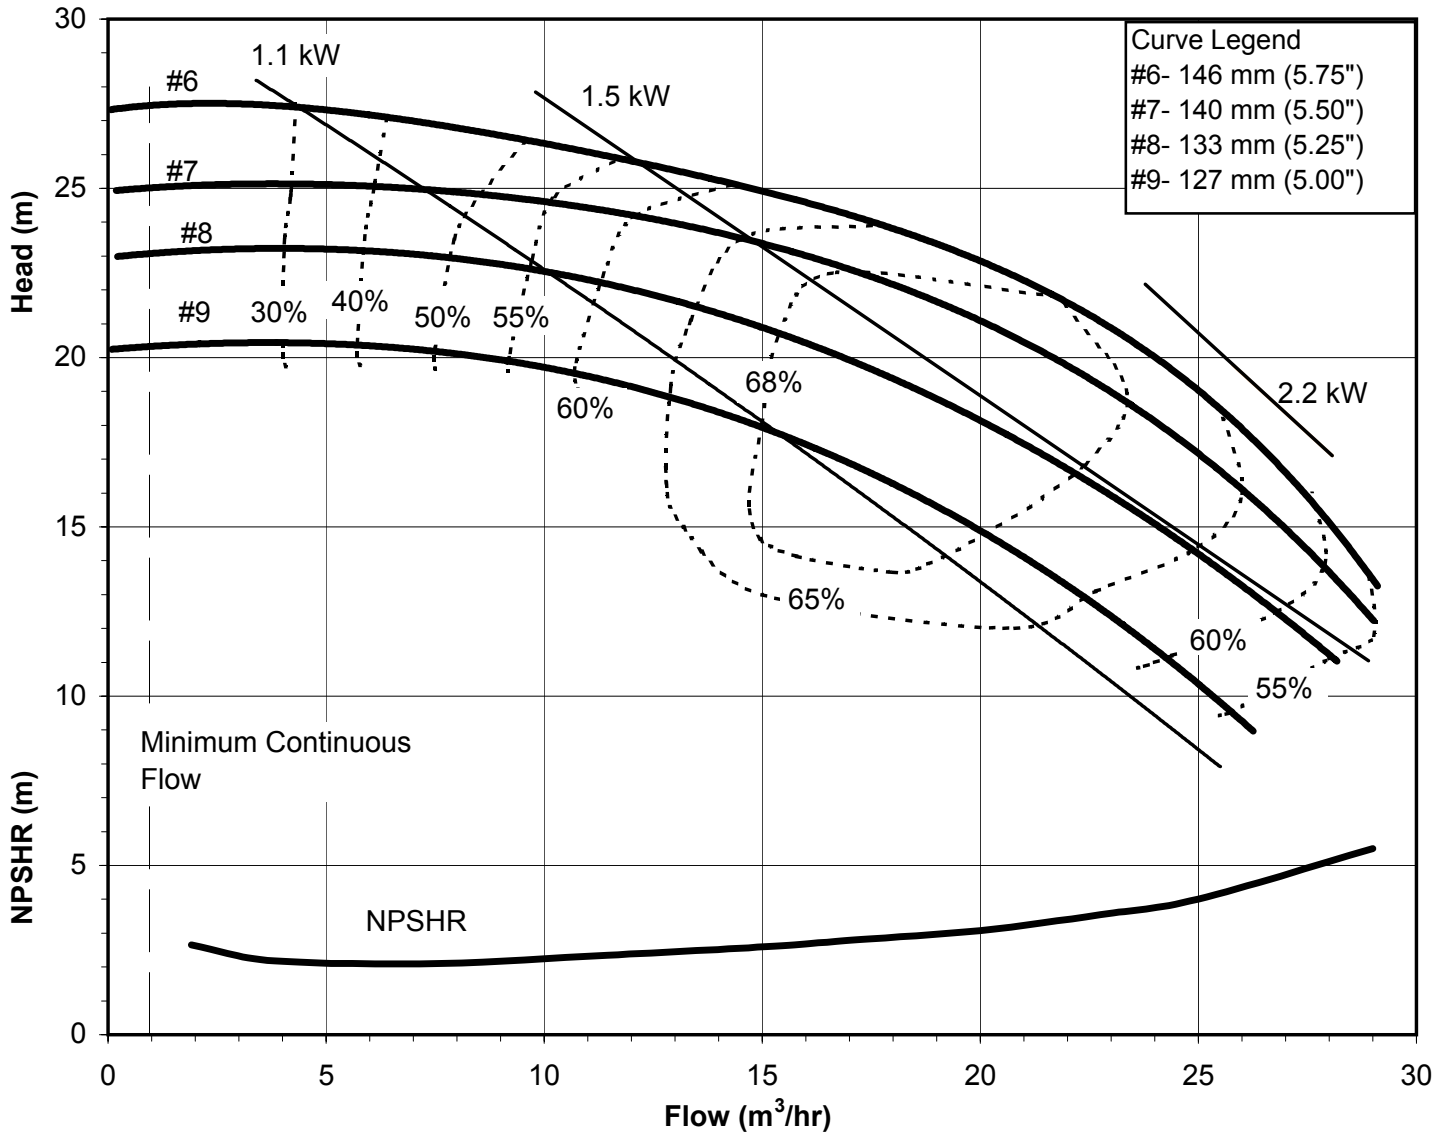

Model DB15  
 1725 rpm, 60 Hz  
 Suction: 2" FNPT  
 Discharge: 1 1/2" MNPT

DB1560  
 6003 Rev 0

WE'RE ALL ABOUT EXPERIENCE.

1300 255 786 | allpumps.com.au

Model DB15  
 2900 rpm, 50 Hz  
 Suction: 2" FNPT  
 Discharge: 1 1/2" MNPT