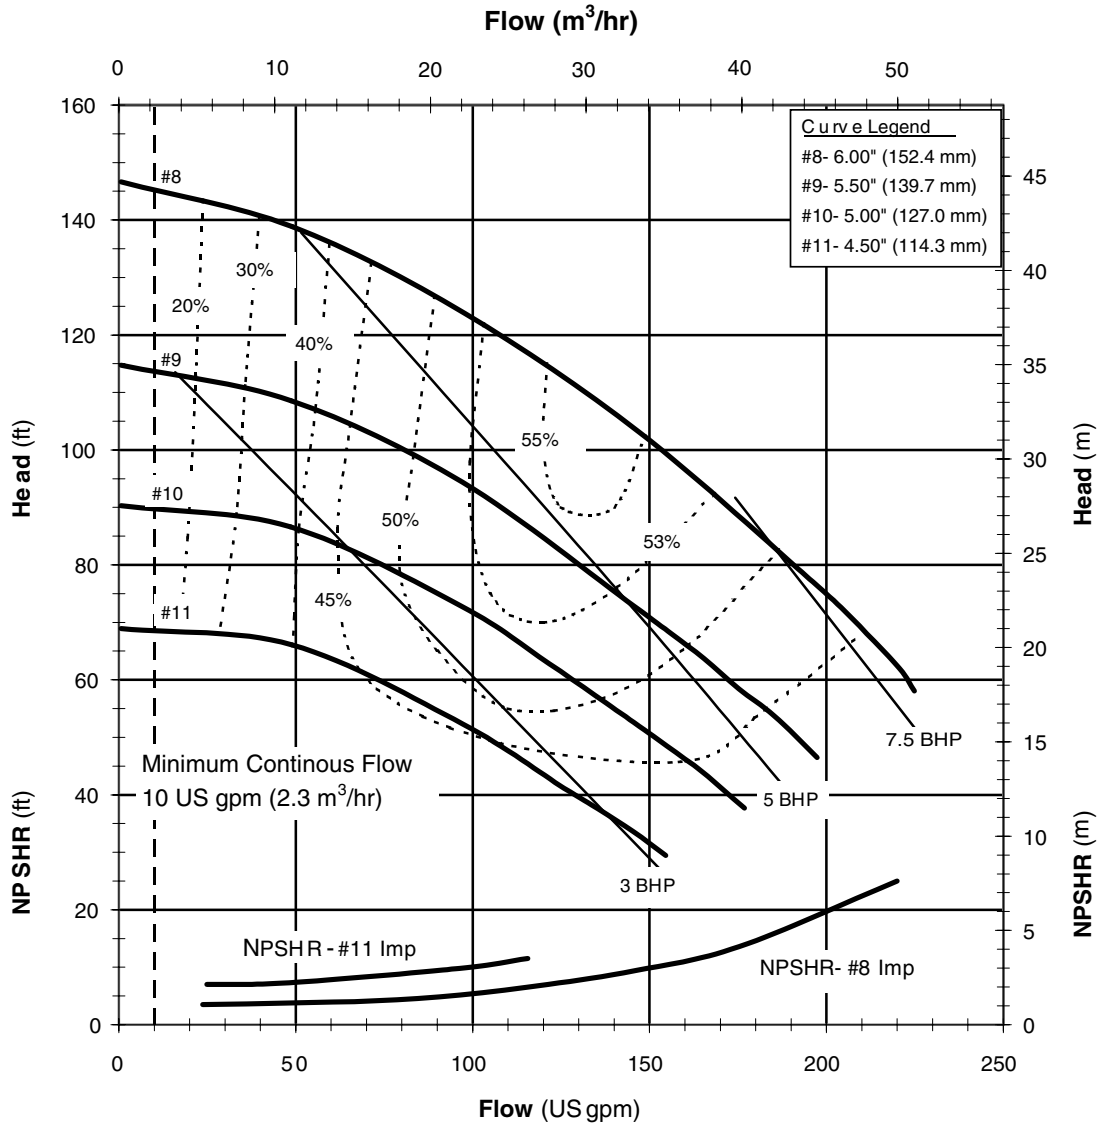

Model DB22 - Open Impeller
3450 rpm, 60 Hz
Suction: 2" FNPT
Discharge: 2" MNPT

DB226020
6032 REV 0

WE'RE ALL ABOUT EXPERIENCE.

1300 255 786 | allpumps.com.au