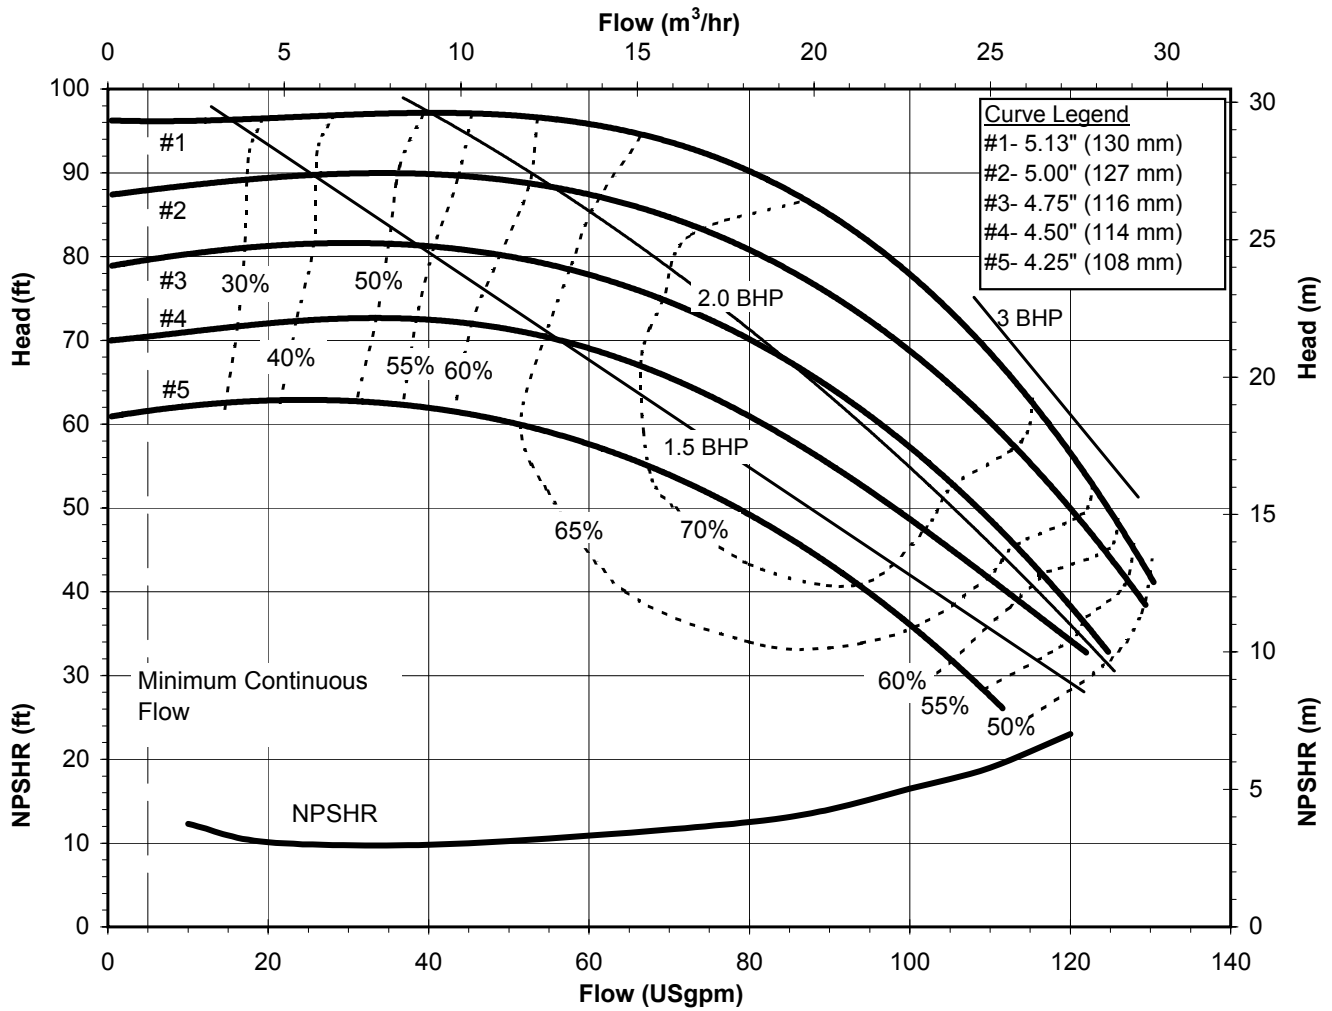

Model DB15
3450 rpm, 60 Hz
Suction: 2" FNPT
Discharge: 1 1/2" MNPT

DB1560
6003 Rev 0

WE'RE ALL ABOUT EXPERIENCE.

1300 255 786 | allpumps.com.au