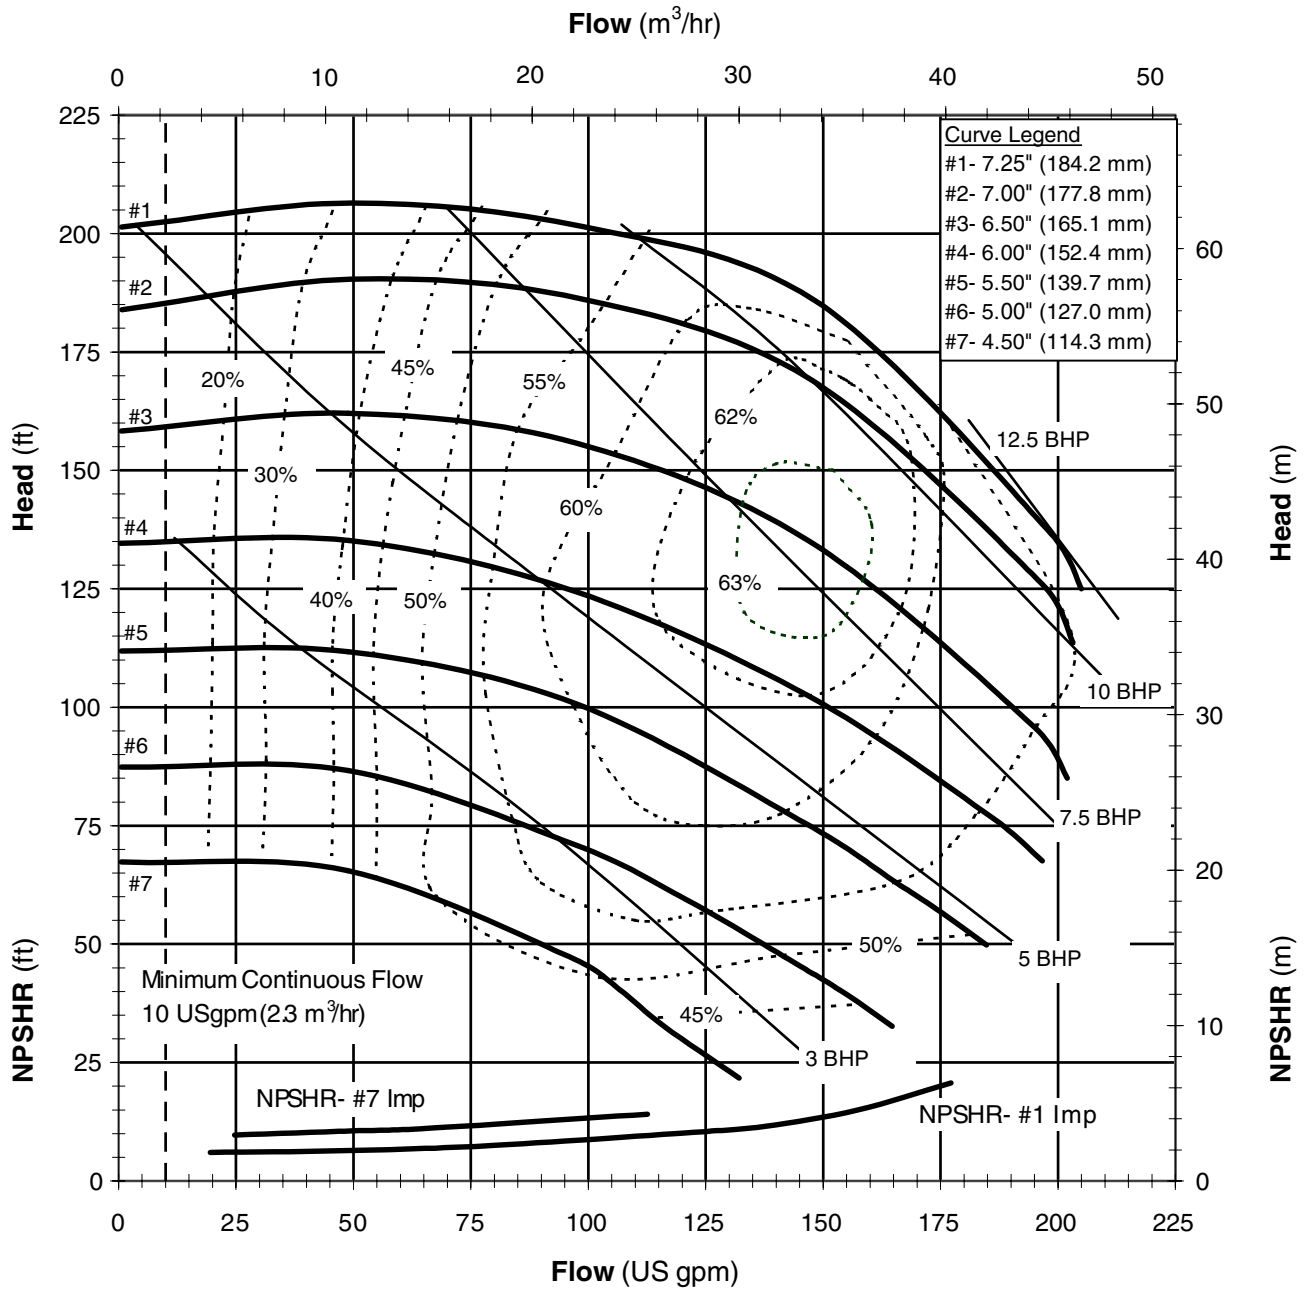

Model DB22- Closed Impeller
3450 rpm, 60 Hz
Suction: 2" FNPT
Discharge: 2" MNPT

DB 22602C
6028 REV0

WE'RE ALL ABOUT EXPERIENCE.

1300 255 786 | allpumps.com.au