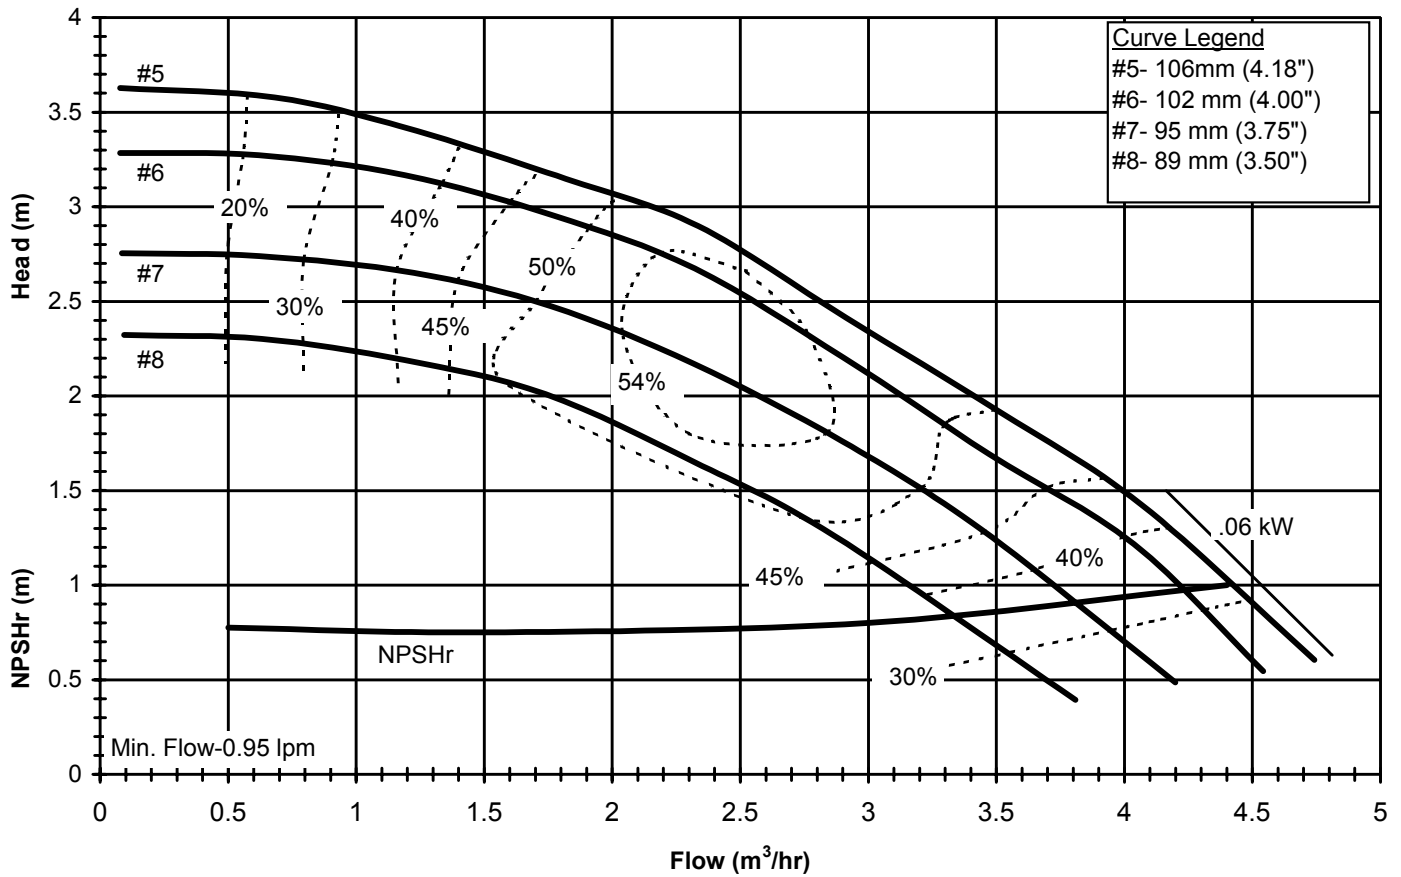

Model DB6H
1450 rpm, 50 Hz
Suction: 1" FNPT
Discharge: 1" MNPT

DB6H50
6024 REV0

WE'RE ALL ABOUT EXPERIENCE.

1300 255 786 | allpumps.com.au