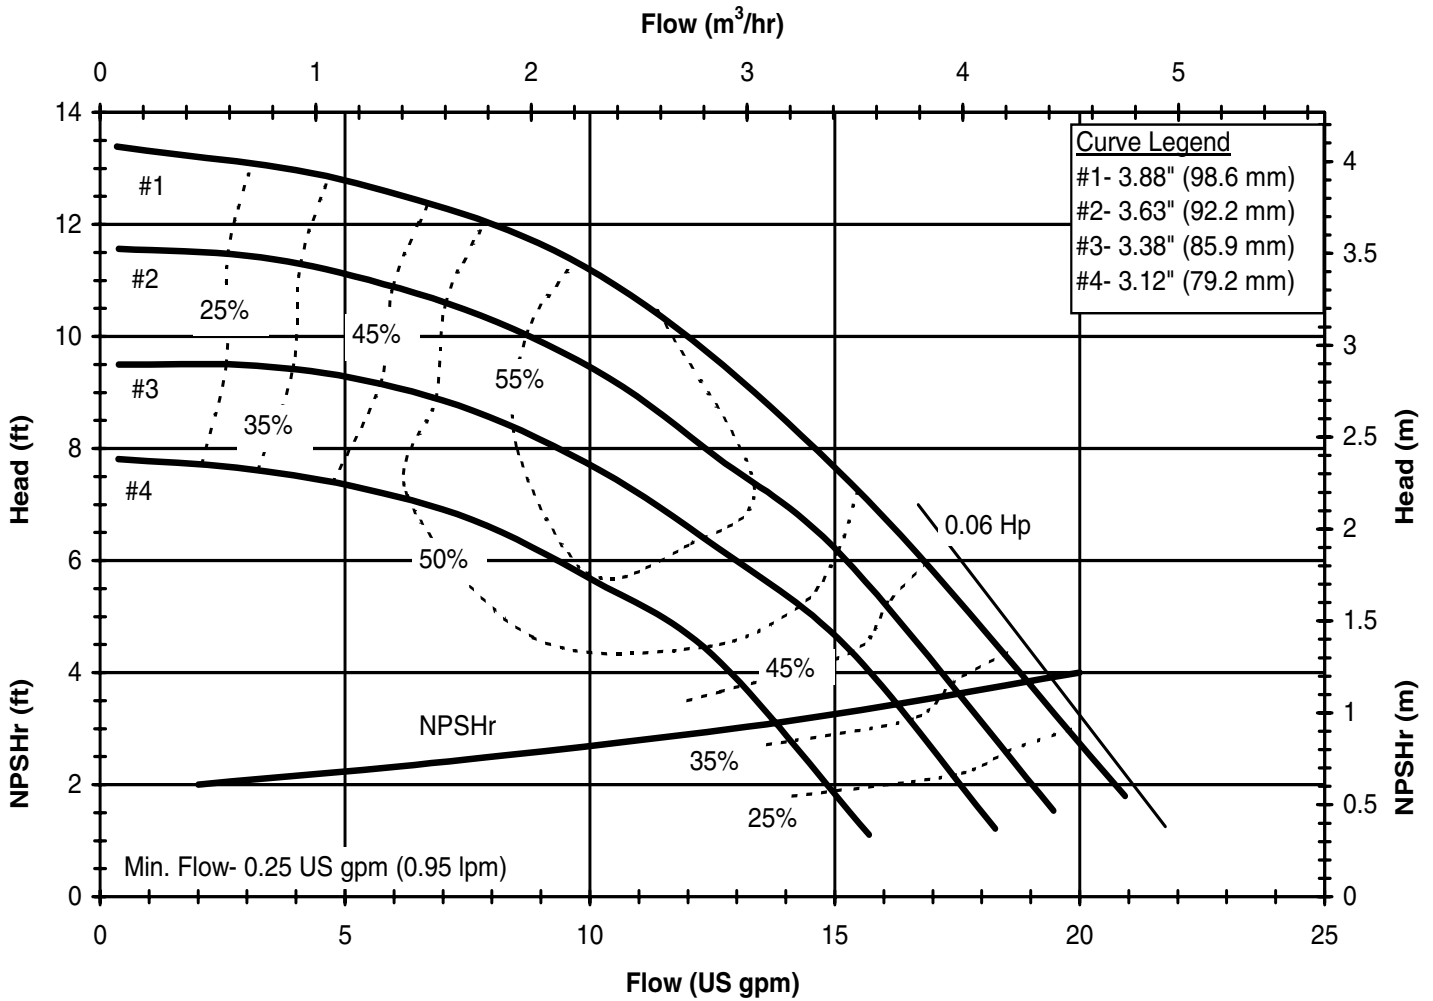

Model DB6H
1725 rpm, 60 Hz
Suction: 1" FNPT
Discharge: 1" MNPT

DB6H60
6023 REV 1

WE'RE ALL ABOUT EXPERIENCE.

1300 255 786 | allpumps.com.au