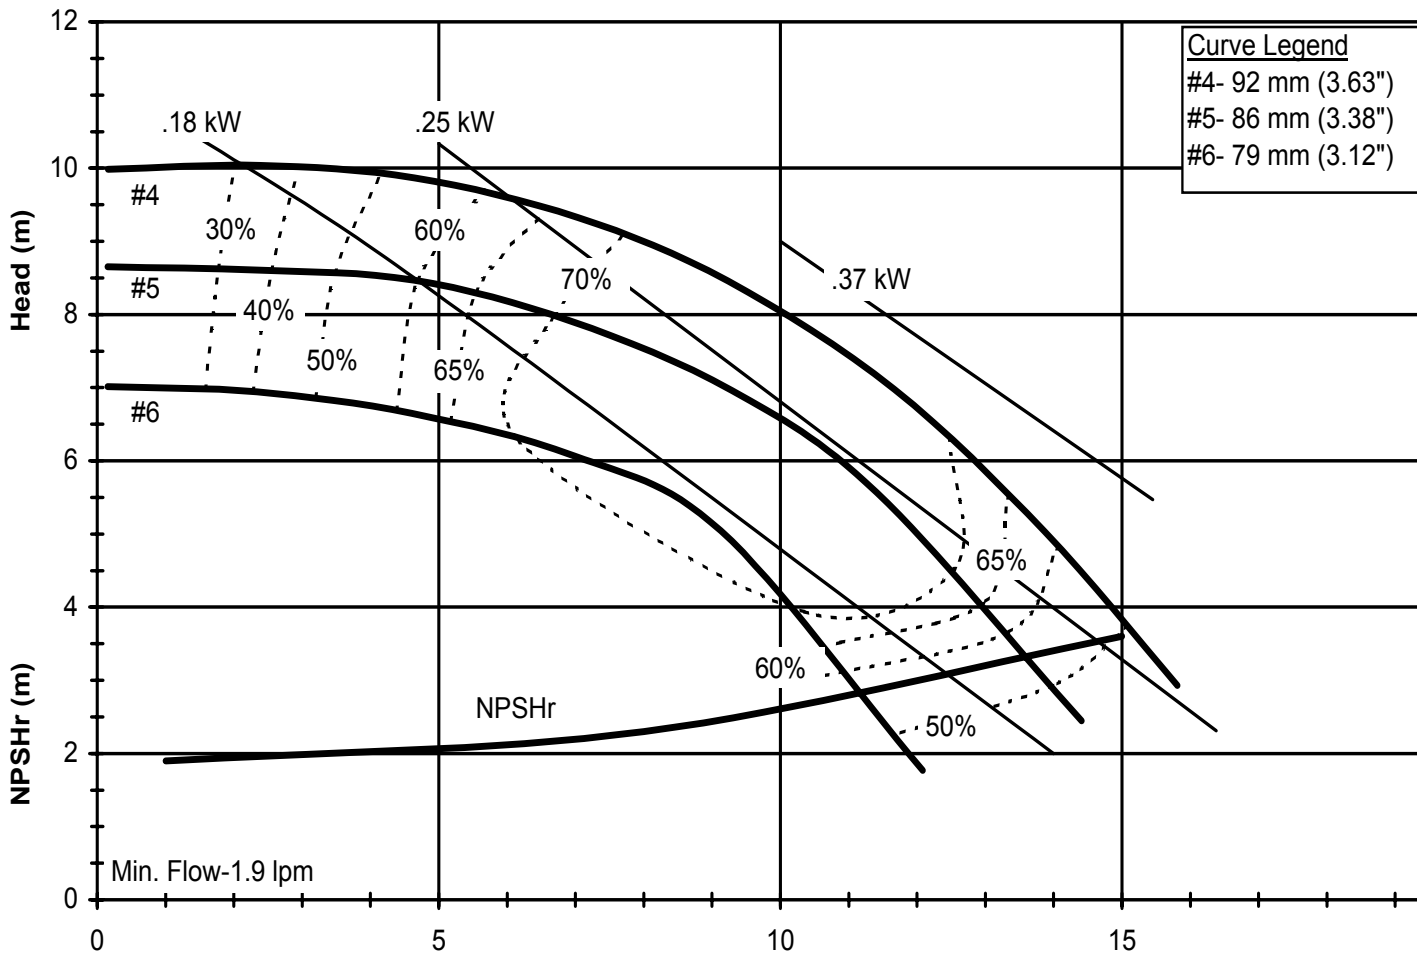

Model DB7
2900 rpm, 50 Hz
Suction: 1 1/2" FNPT
Discharge: 1 1/2" MNPT

DB750
6022 REV 0

WE'RE ALL ABOUT EXPERIENCE.

1300 255 786 | allpumps.com.au