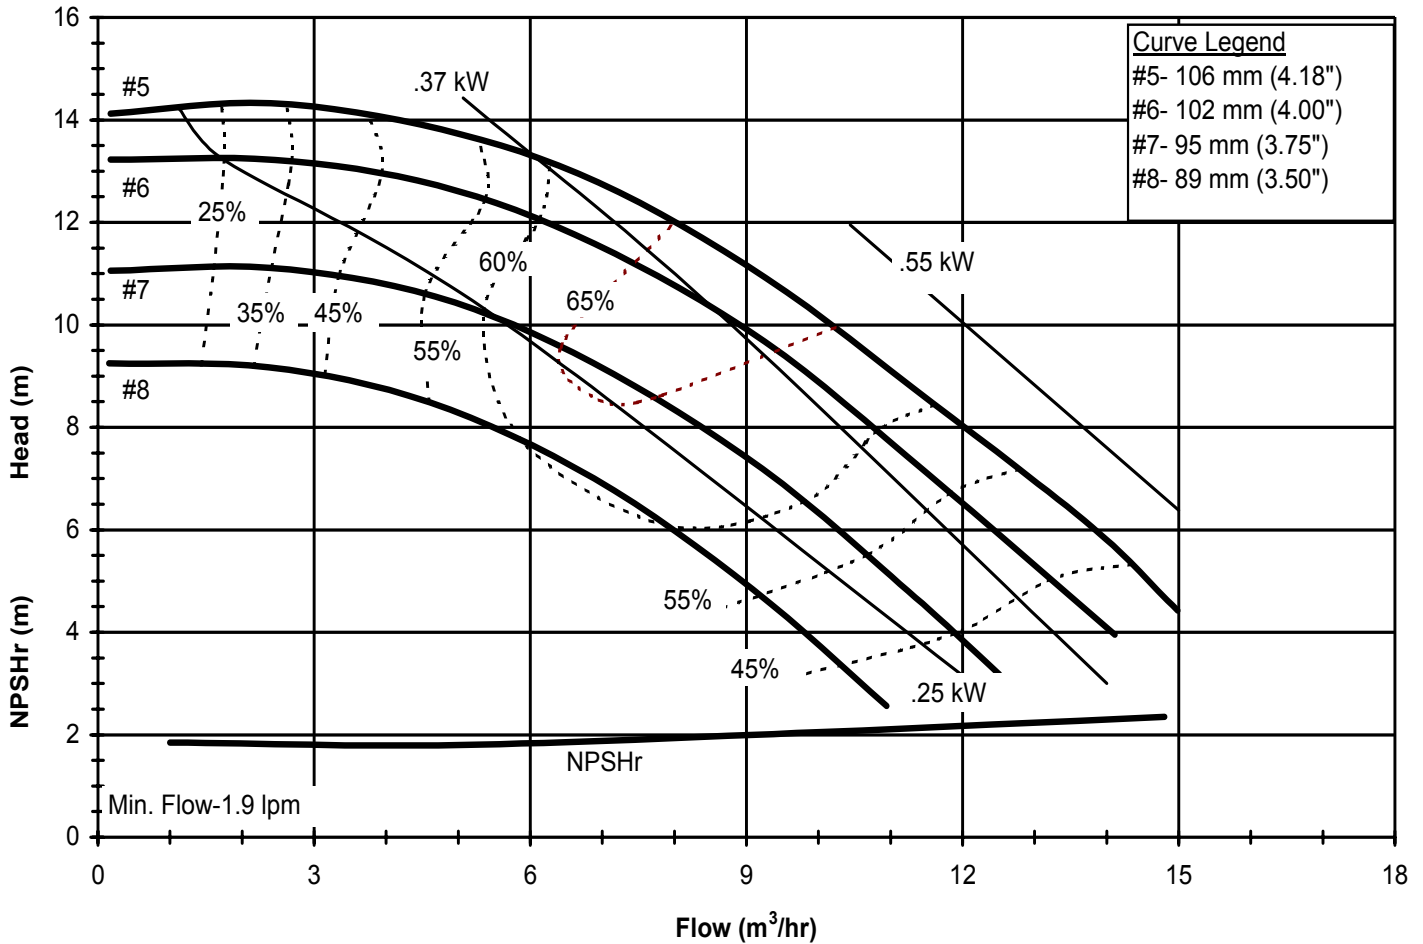

Model DB8
2900 rpm, 50 Hz
Suction: 1 1/2" FNPT
Discharge: 1" MNPT

DB850
6020 REV 0

WE'RE ALL ABOUT EXPERIENCE.

1300 255 786 | allpumps.com.au