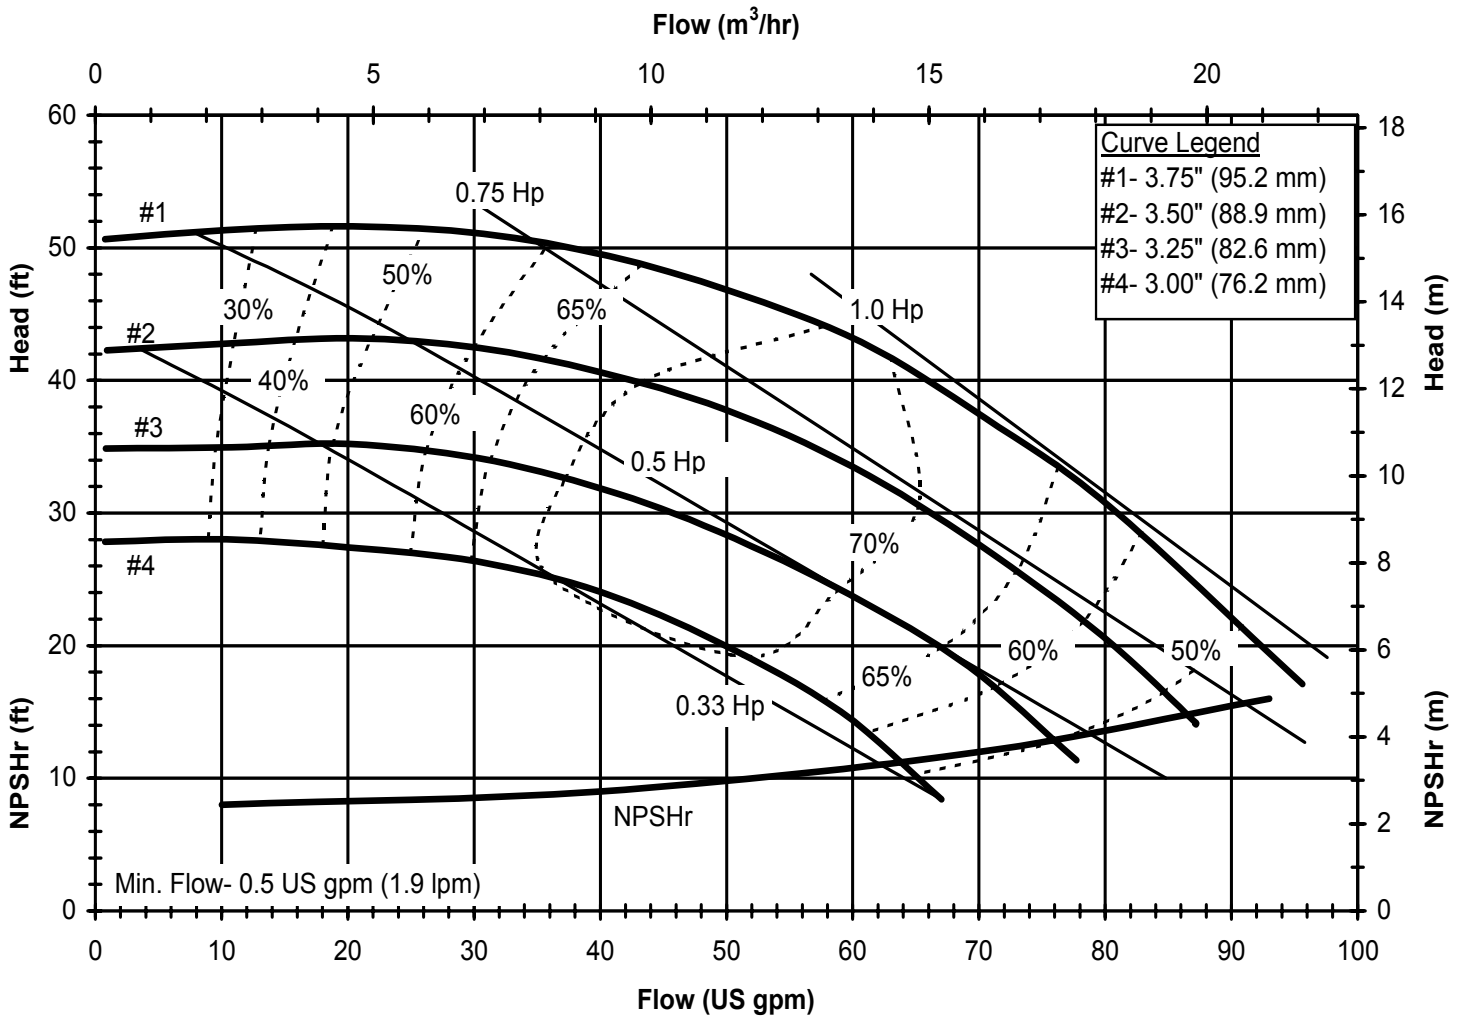

Model DB10
3450 rpm, 60 Hz
Suction: 1 1/2" FNPT
Discharge: 1 1/2" MNPT

DB1060
6017 REV0

WE'RE ALL ABOUT EXPERIENCE.

1300 255 786 | allpumps.com.au