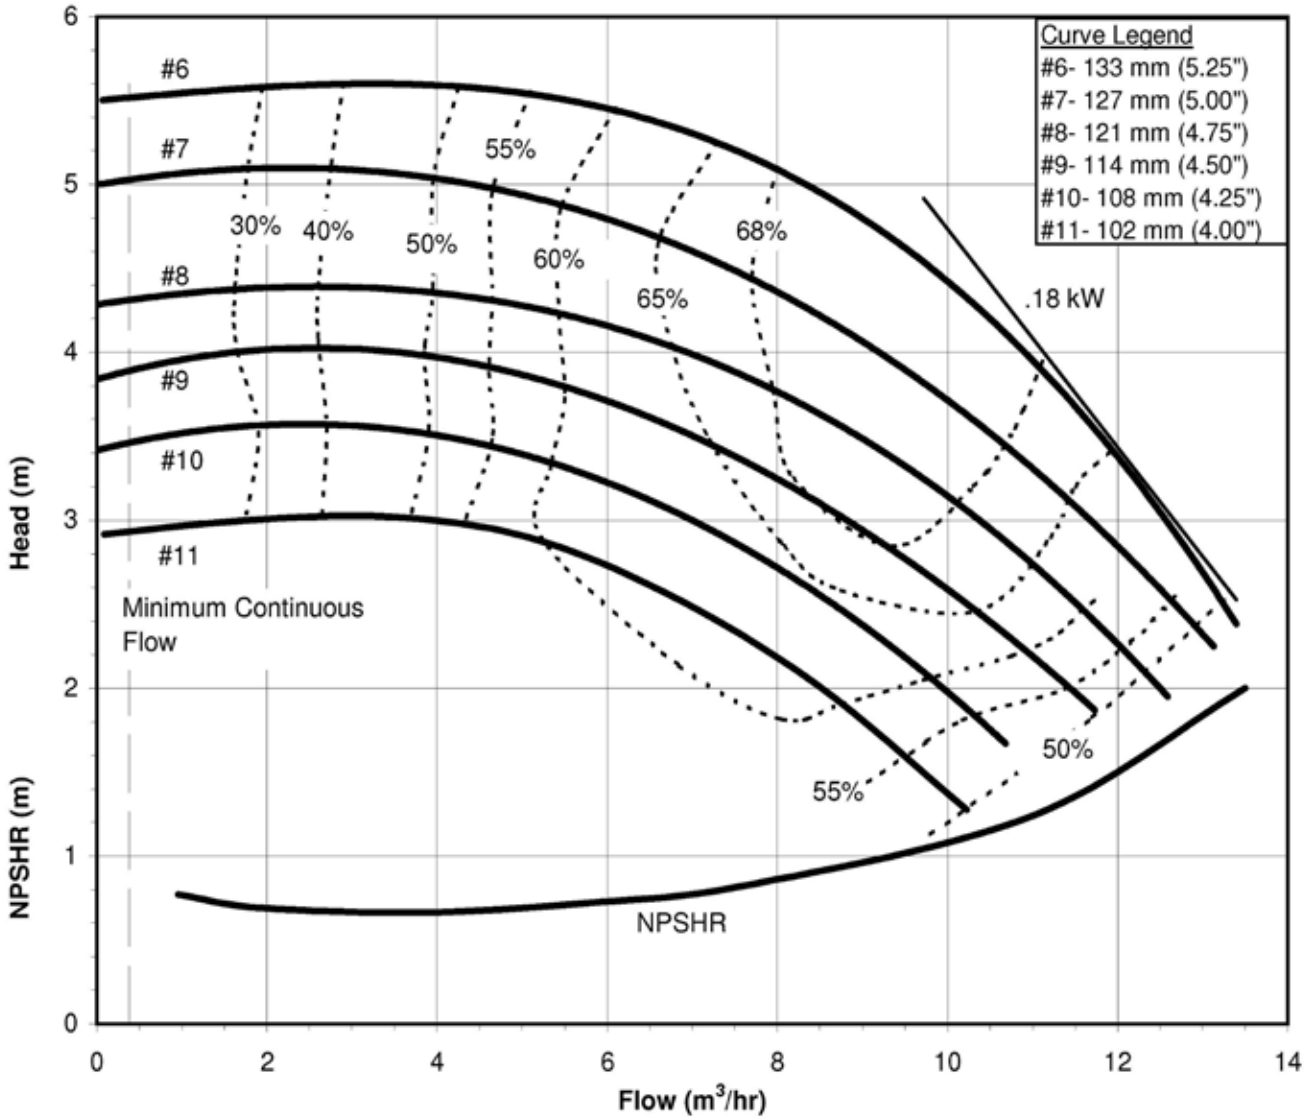

Model DB11  
 2900 rpm, 50 Hz  
 Suction: 2" FNPT  
 Discharge: 1 1/2" MNPT

DB1150  
 6002 Rev 1

**WE'RE ALL ABOUT EXPERIENCE.**

1300 255 786 | [allpumps.com.au](http://allpumps.com.au)

Model DB11  
 1450 rpm, 50 Hz  
 Suction: 2" FNPT  
 Discharge: 1 1/2" MNPT