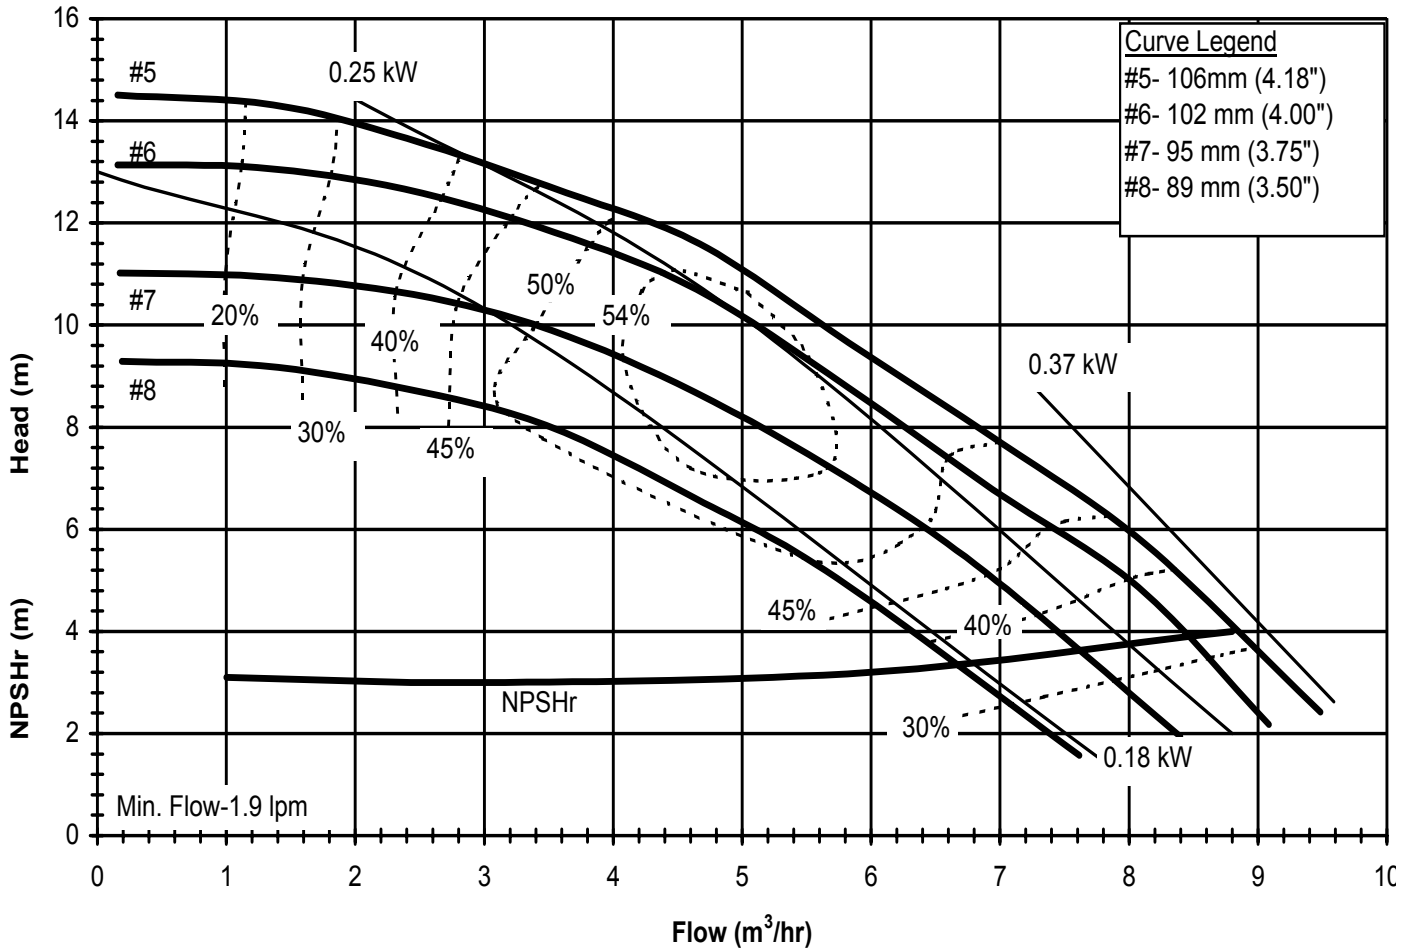

Model DB6H  
 1725 rpm, 60 Hz  
 Suction: 1" FNPT  
 Discharge: 1" MNPT

DB6H60  
 6023 REV 1

WE'RE ALL ABOUT EXPERIENCE.

1300 255 786 | allpumps.com.au

Model DB6H  
 2900 rpm, 50 Hz  
 Suction: 1" FNPT  
 Discharge: 1" MNPT