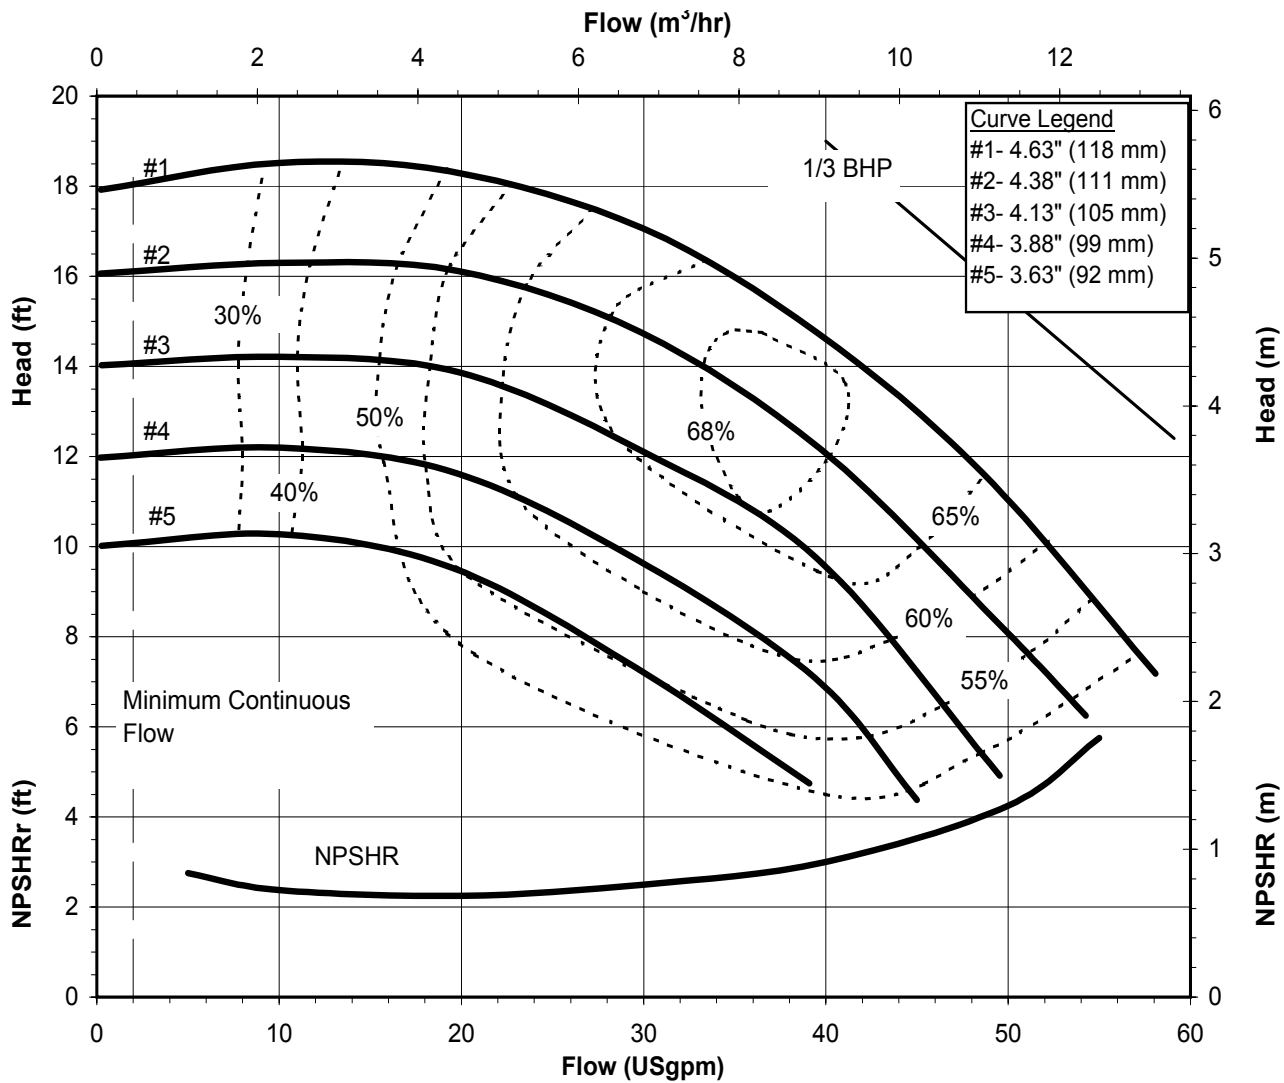

Model DB11
1725 rpm, 60 Hz
Suction: 2" FNPT
Discharge: 1 1/2" MNPT

DB1160
6001 Rev 0

WE'RE ALL ABOUT EXPERIENCE.

1300 255 786 | allpumps.com.au