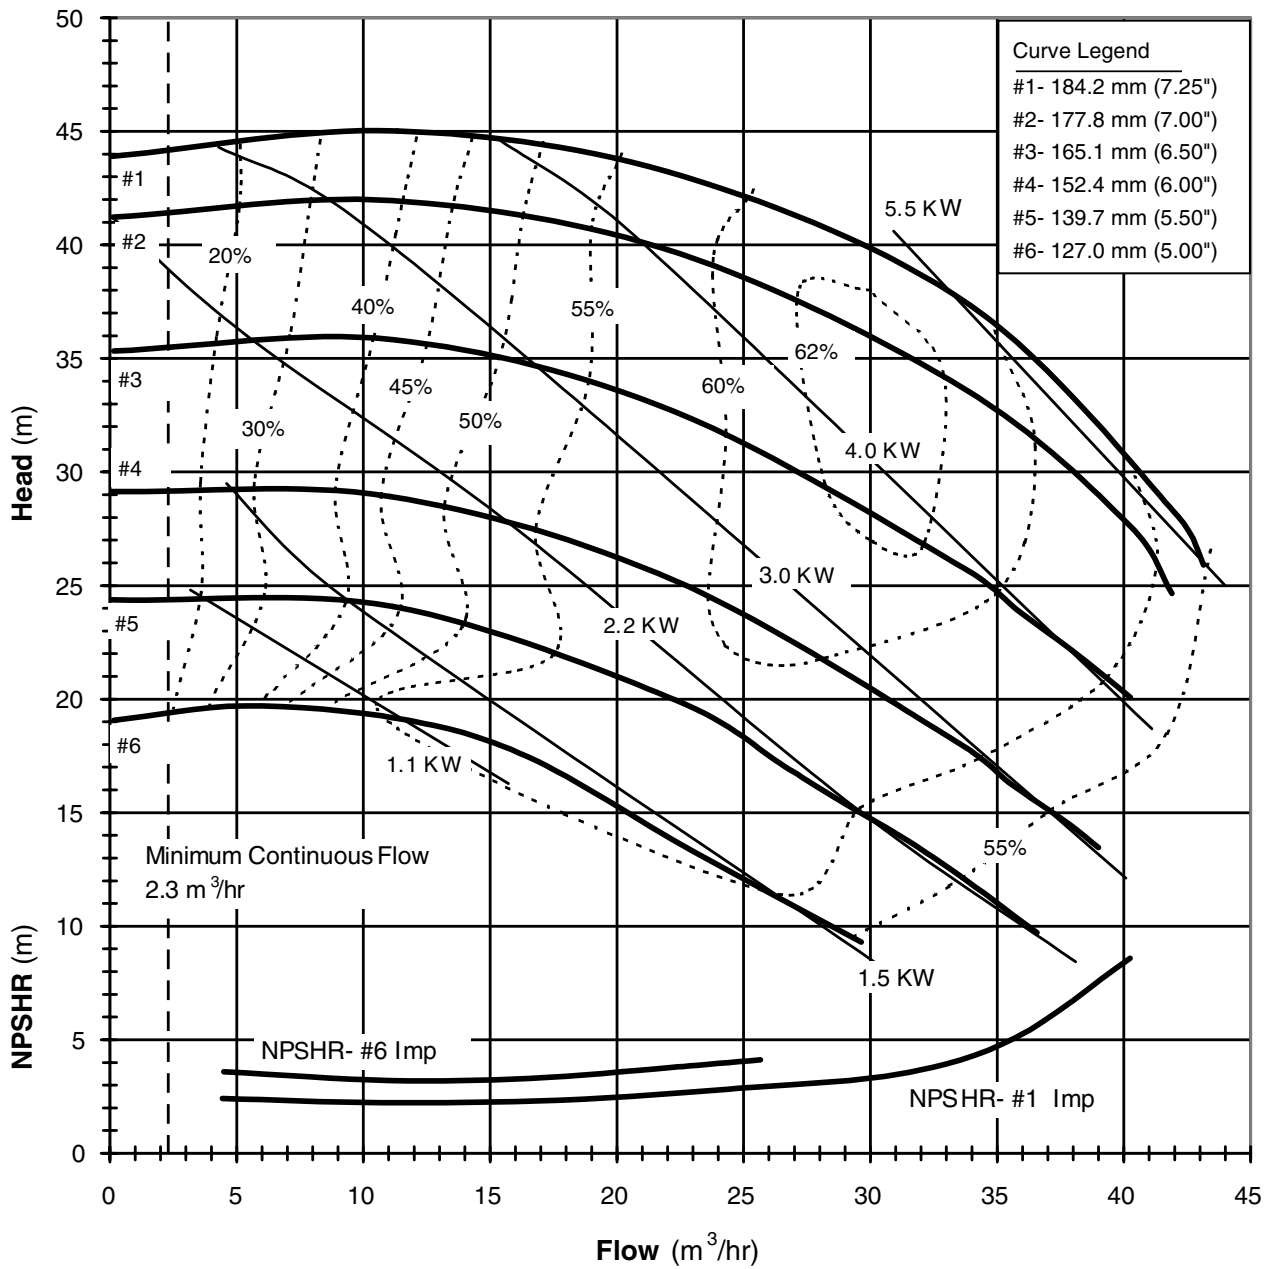

1300 255 786 | allpumps.com.au

Model DB22 - Closed Impeller  
 1725 rpm, 60 Hz  
 Suction: 2" FNPT  
 Discharge: 2" MNPT

DB 22604C  
 6029 REV0

WE'RE ALL ABOUT EXPERIENCE.

1300 255 786 | allpumps.com.au

Model DB22 - Closed Impeller  
 2900 rpm, 50 Hz  
 Suction: 2" FNPT  
 Discharge: 2" MNPT