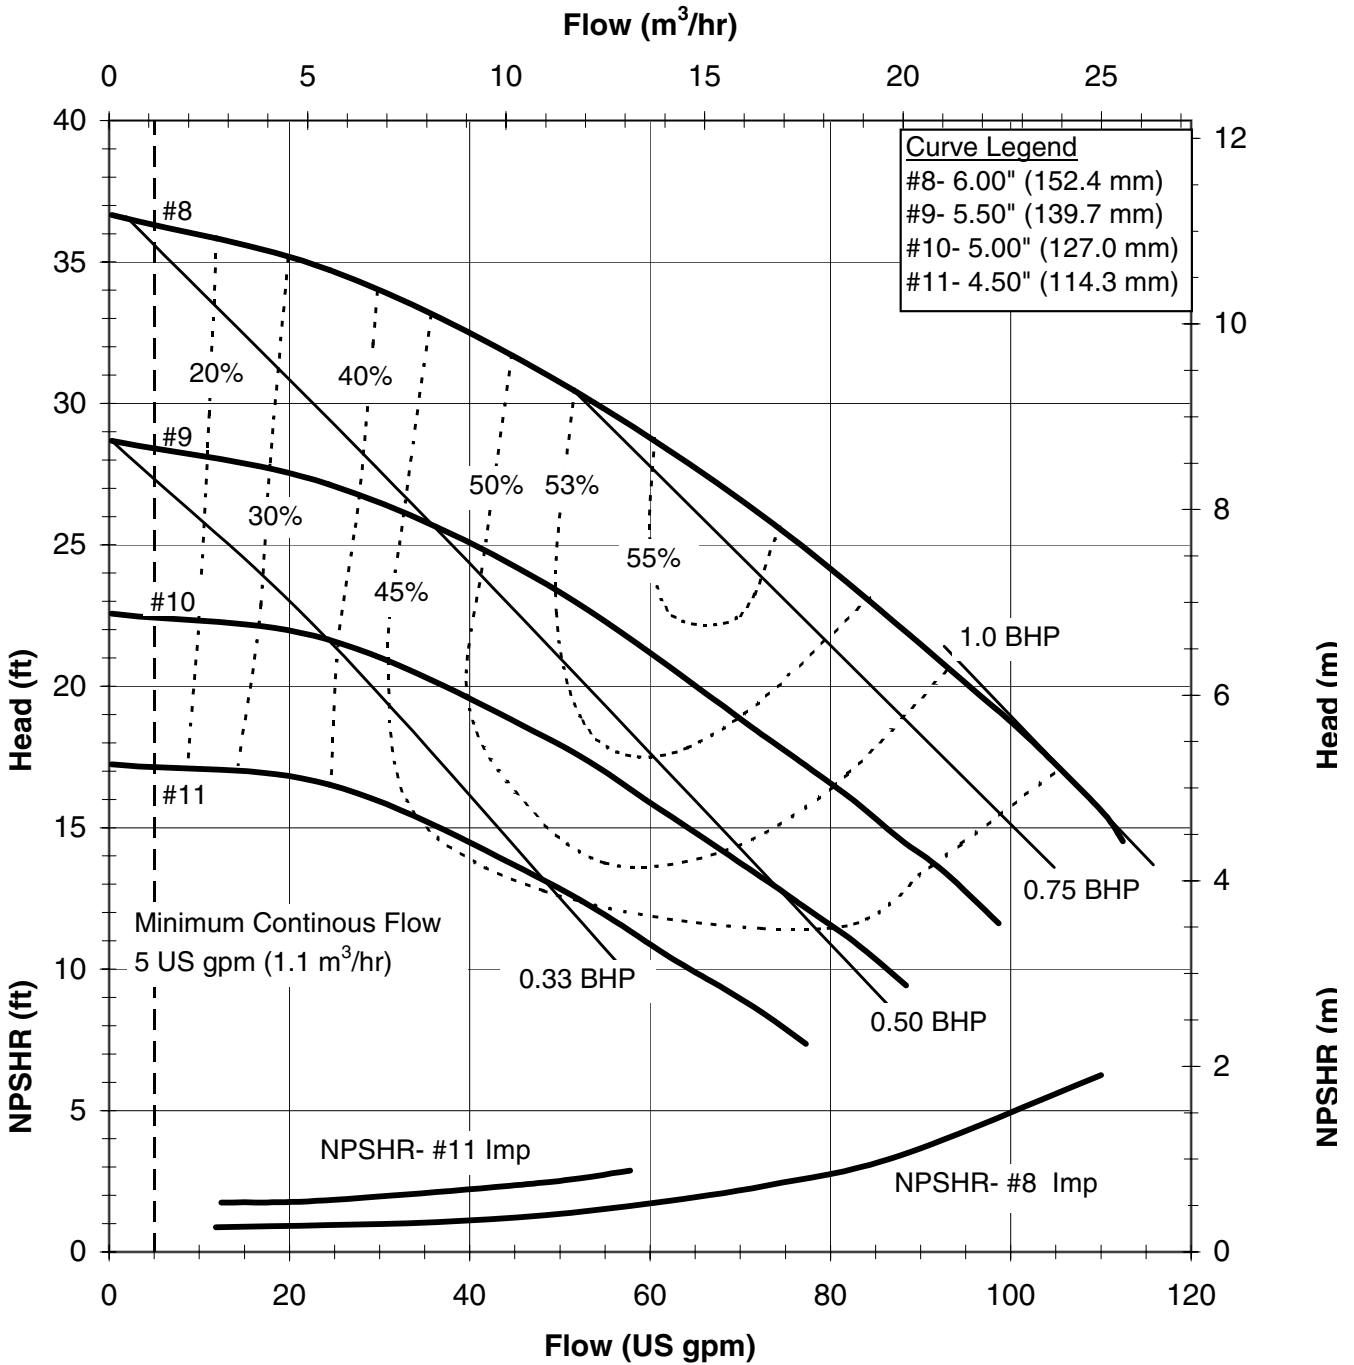

1300 255 786 | allpumps.com.au

Model DB22 - Open Impeller  
 3450 rpm, 60 Hz  
 Suction: 2" FNPT  
 Discharge: 2" MNPT

DB226020  
 6032 REV 0

WE'RE ALL ABOUT EXPERIENCE.

1300 255 786 | allpumps.com.au

Model DB22 - Open Impeller  
 1725 rpm, 60 Hz  
 Suction: 2" FNPT  
 Discharge: 2" MNPT