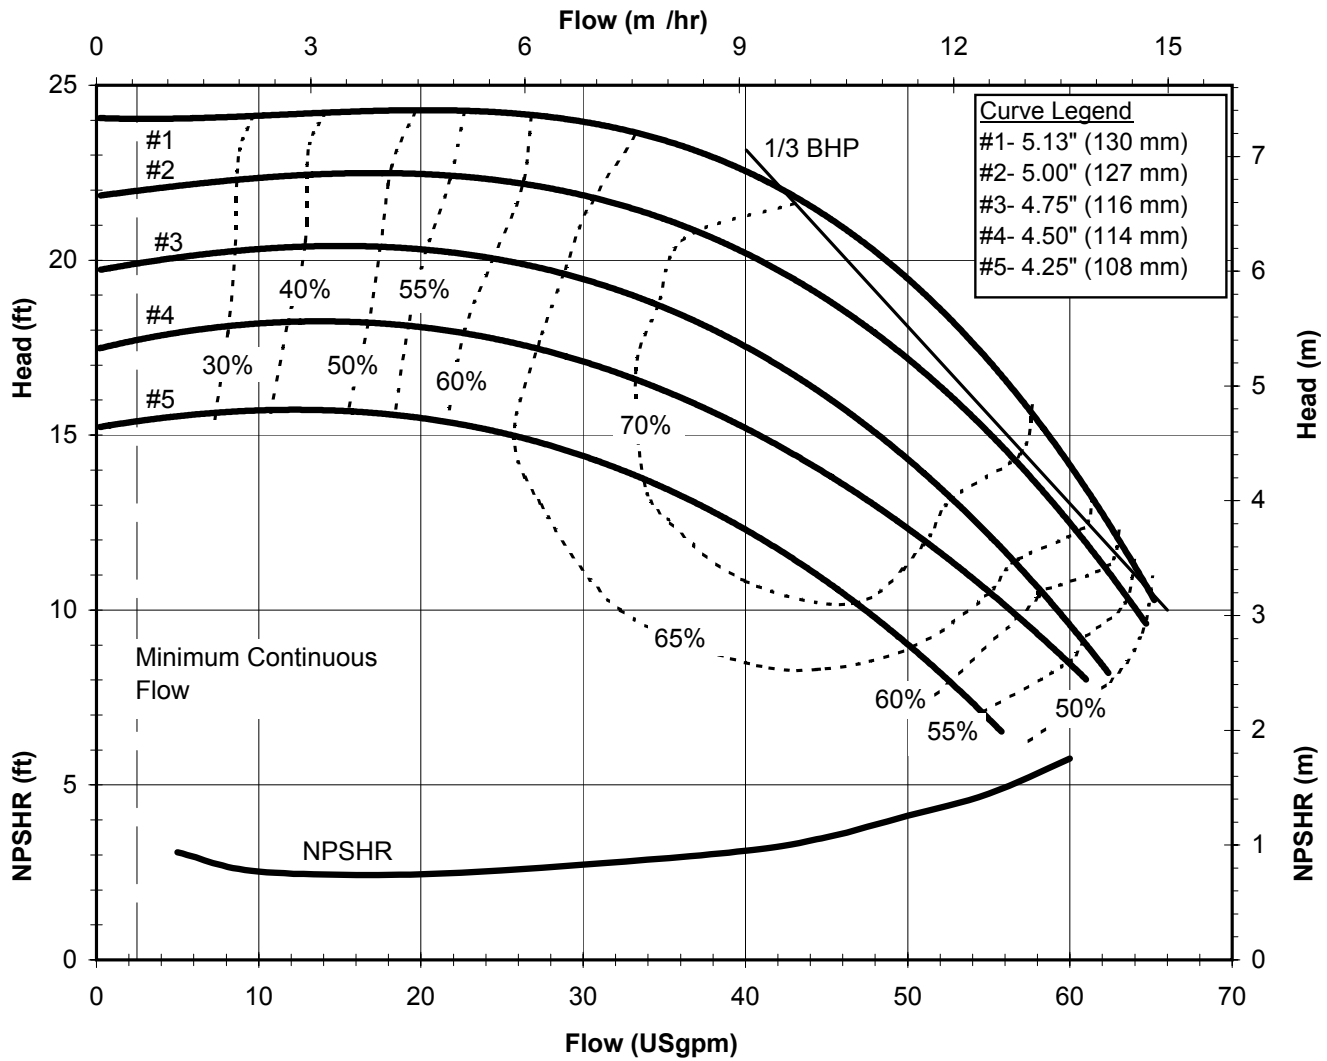

Model DB15
1725 rpm, 60 Hz
Suction: 2" FNPT
Discharge: 1 1/2" MNPT

DB1560
6003 Rev 0

WE'RE ALL ABOUT EXPERIENCE.

1300 255 786 | allpumps.com.au