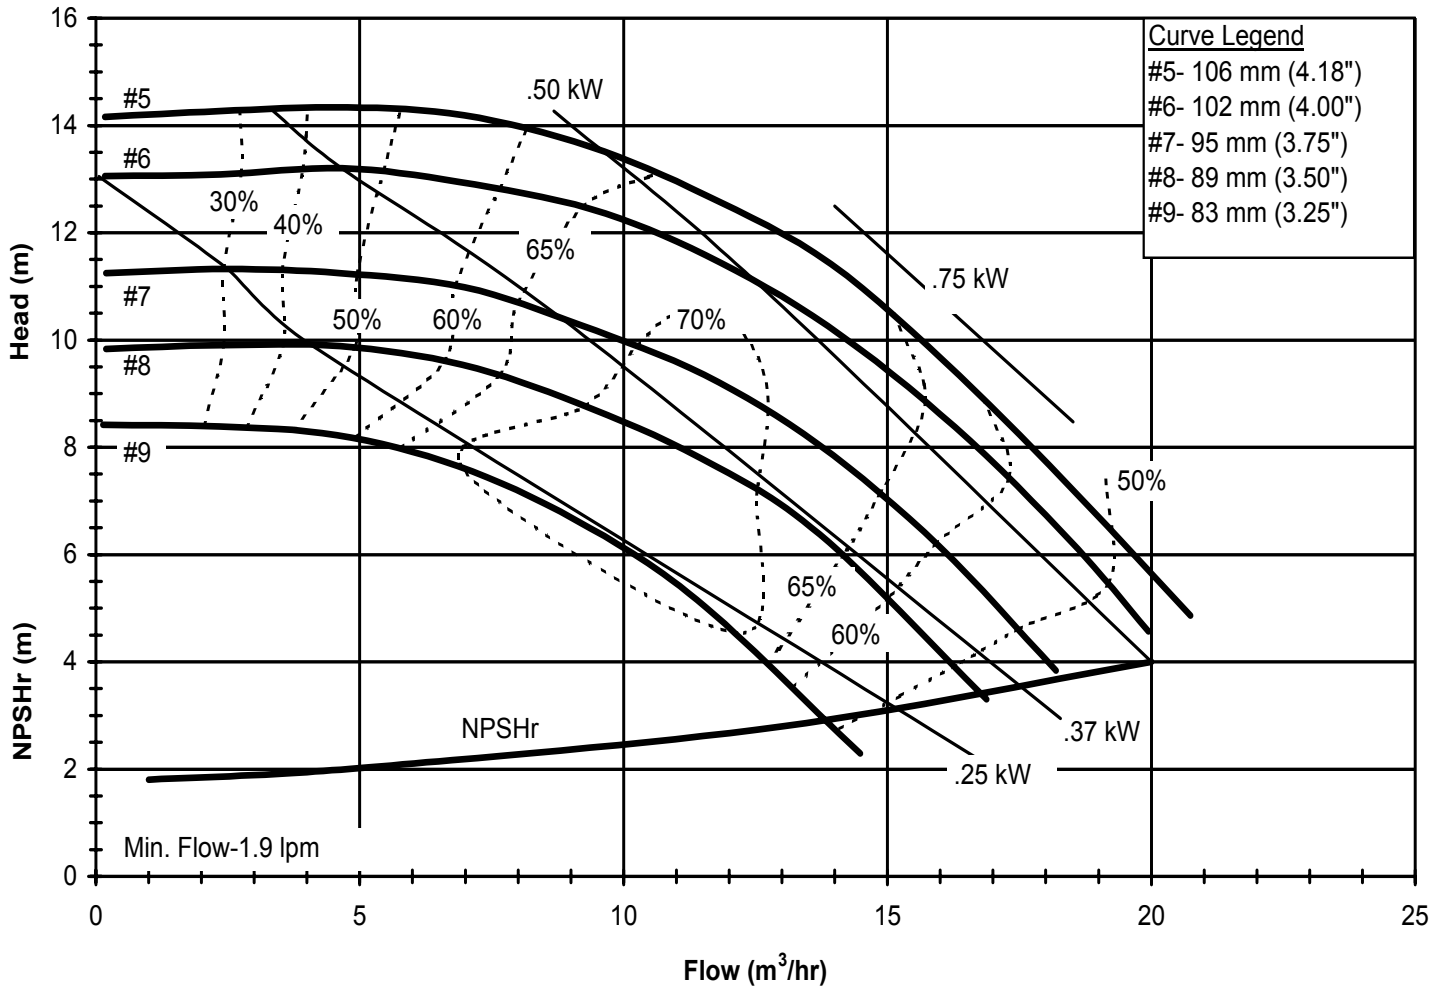

Model DB10
2900 rpm, 50 Hz
Suction: 1 1/2" FNPT
Discharge: 1 1/2" MNPT

DB1050
6018 REV 0

WE'RE ALL ABOUT EXPERIENCE.

1300 255 786 | allpumps.com.au