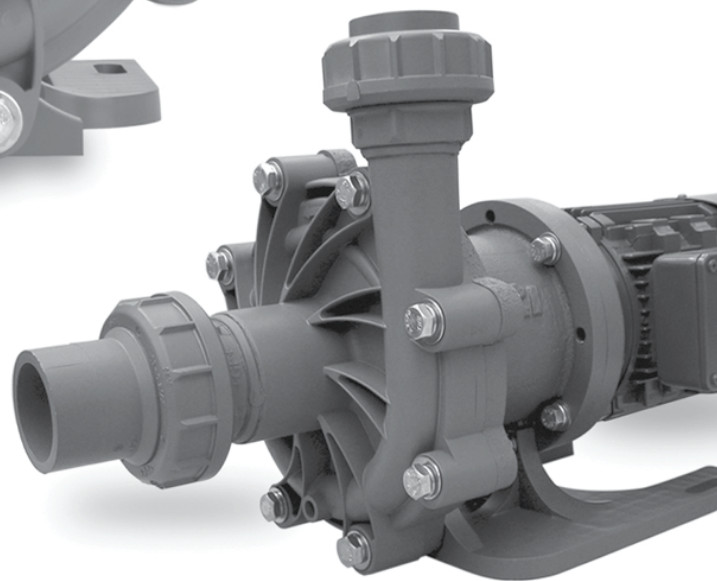

# DB SERIES SEALLESS CENTRIFUGAL PUMPS CURVEBOOK

Literature ID No. Ft06-922, R5