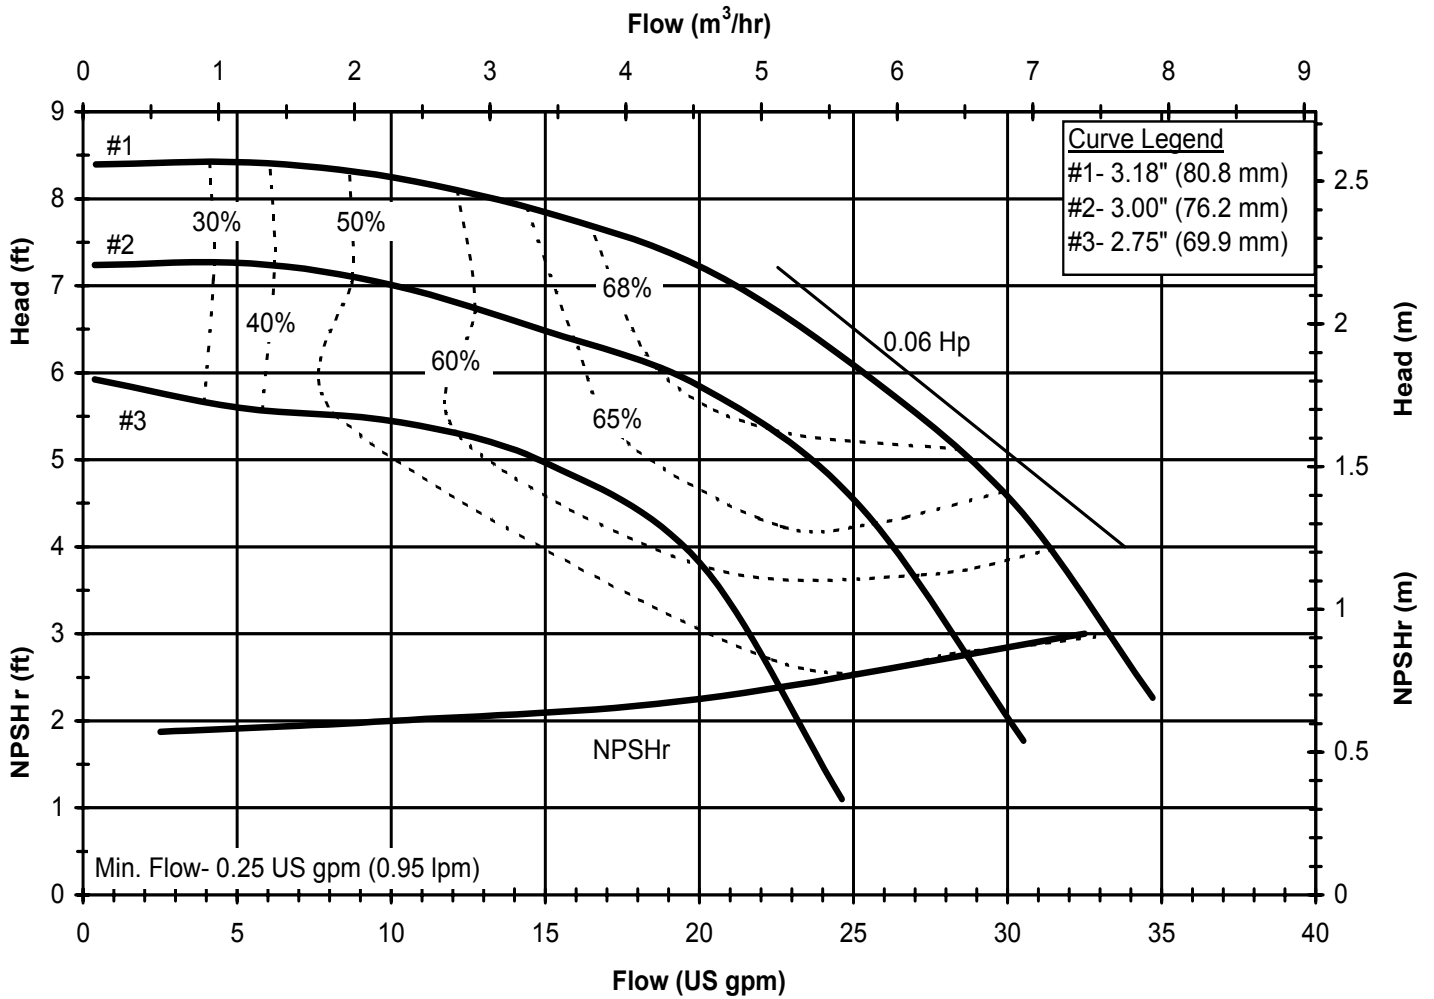

Model DB7  
 3450 rpm, 60 Hz  
 Suction: 1 1/2" FNPT  
 Discharge: 1 1/2" MNPT

DB760  
 6021 REV 0

WE'RE ALL ABOUT EXPERIENCE.

1300 255 786 | allpumps.com.au

Model DB7  
 1725 rpm, 60 Hz  
 Suction: 1 1/2" FNPT  
 Discharge: 1 1/2" MNPT