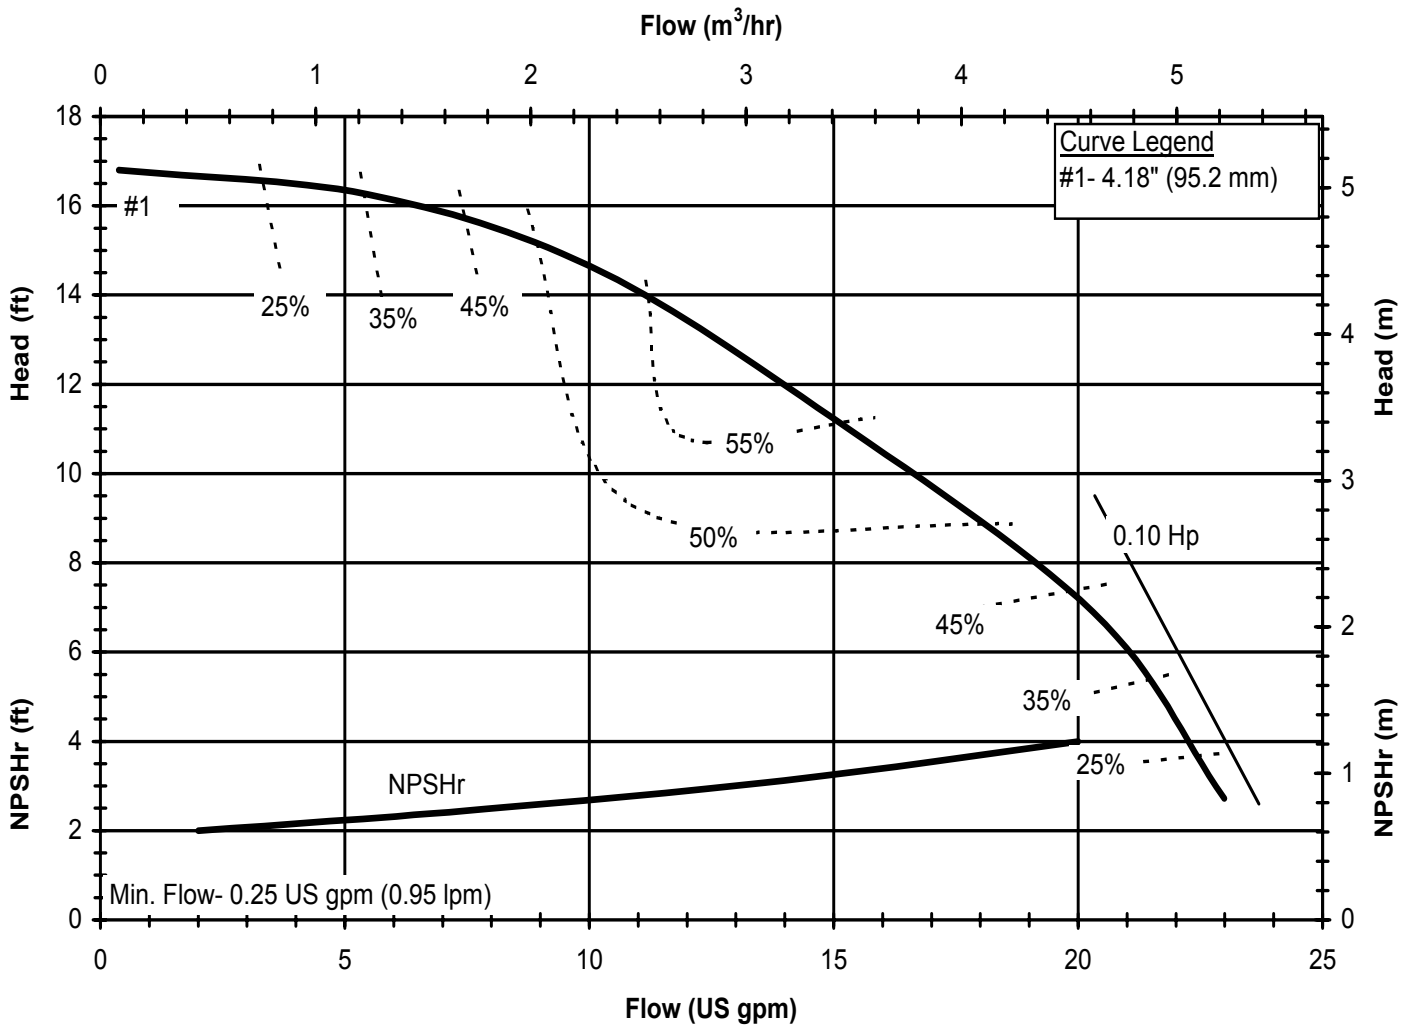

Model DB9  
 3450 rpm, 60 Hz  
 Suction: 1" FNPT  
 Discharge: 1" MNPT

DB960  
 6027 REV 0

WE'RE ALL ABOUT EXPERIENCE.

1300 255 786 | allpumps.com.au

Model DB9  
 1725 rpm, 60 Hz  
 Suction: 1" FNPT  
 Discharge: 1" MNPT