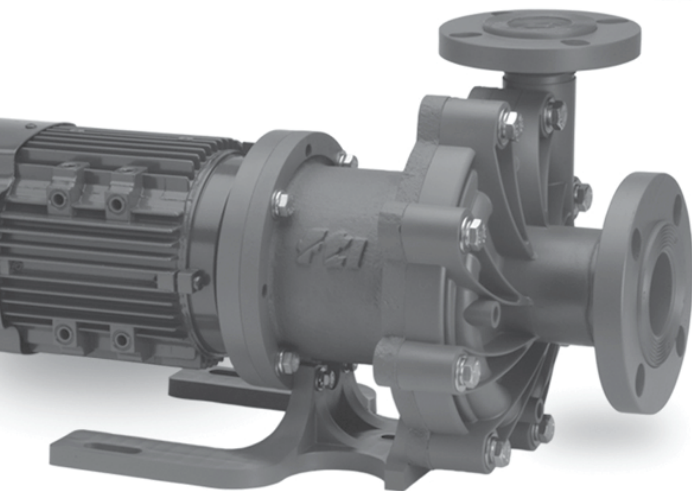

# DB SERIES SEALLESS CENTRIFUGAL PUMPS CURVEBOOK

Literature ID No. Ft06-922, R5