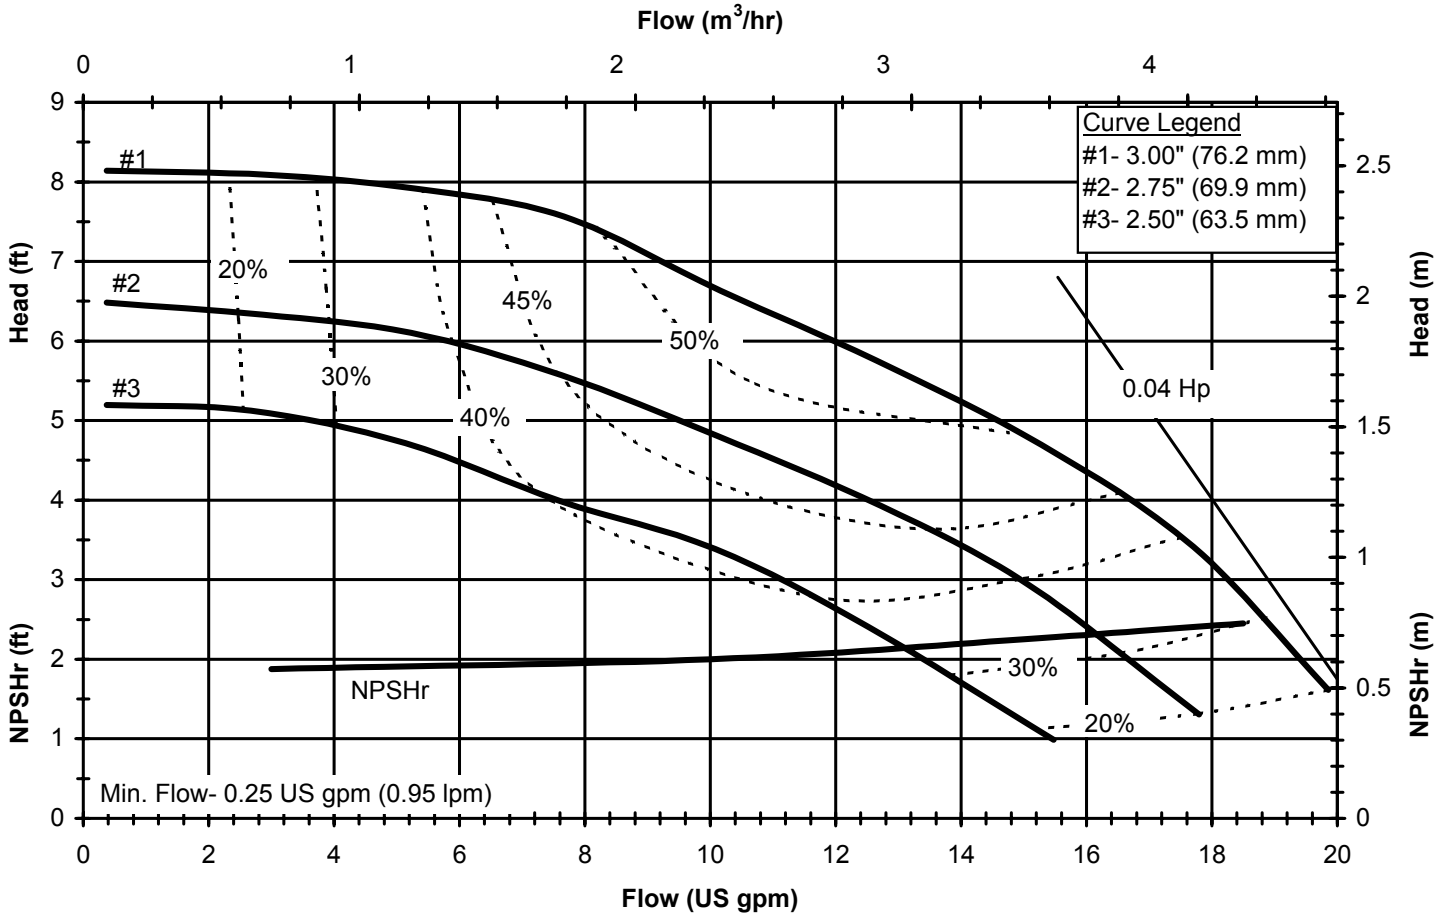

DB660  
 6025 REV 0

WE'RE ALL ABOUT EXPERIENCE.

1300 255 786 | allpumps.com.au

Model DB6  
 1725 rpm, 60 Hz  
 Suction: 1" FNPT  
 Discharge: 1" MNPT

DB660  
 6025 REV 0

WE'RE ALL ABOUT EXPERIENCE.

1300 255 786 | allpumps.com.au