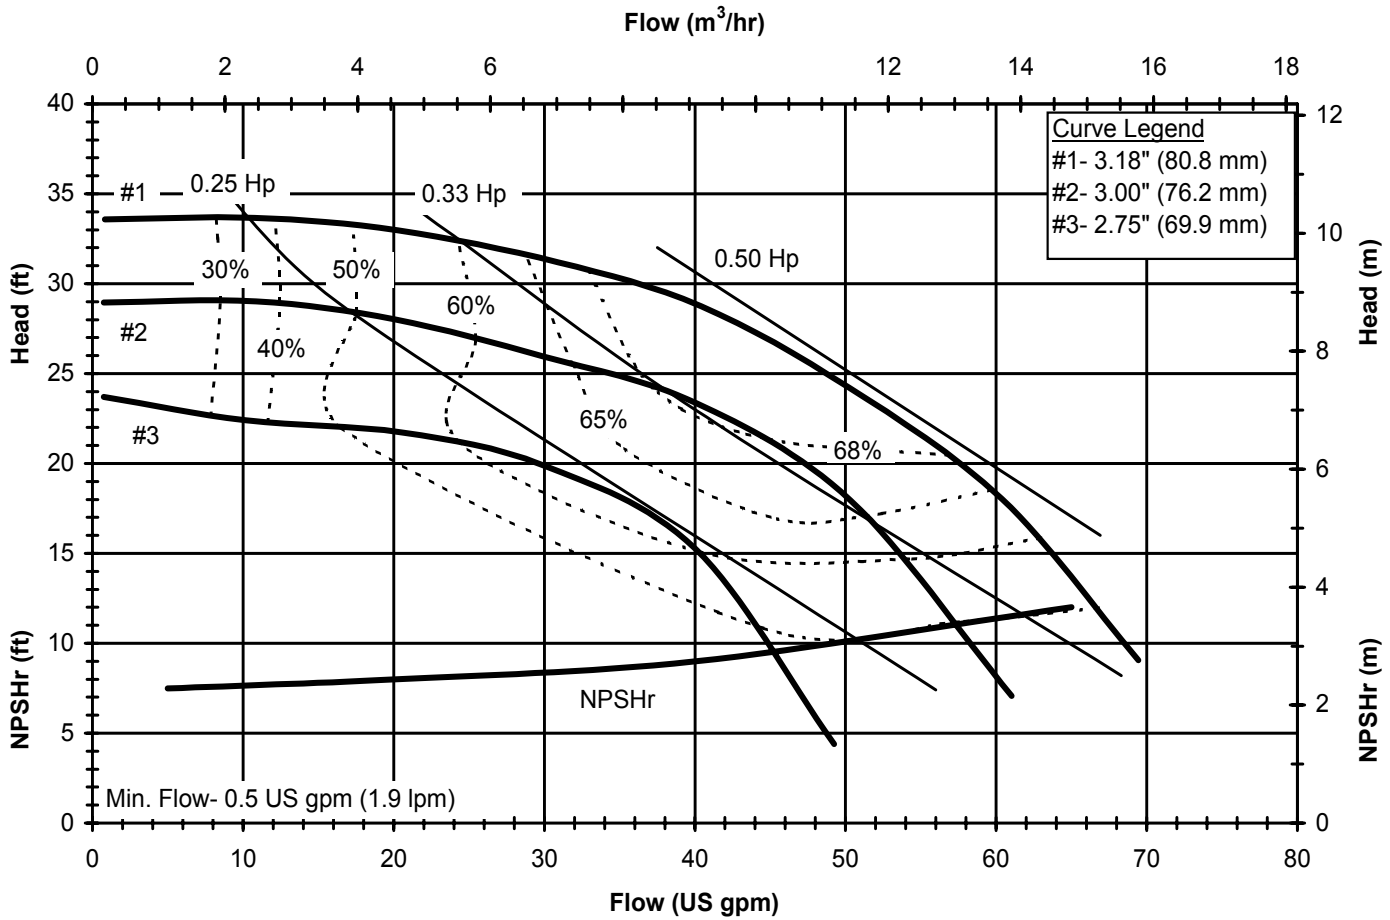

Model DB7
3450 rpm, 60 Hz
Suction: 1 1/2" FNPT
Discharge: 1 1/2" MNPT

DB760
6021 REV 0

WE'RE ALL ABOUT EXPERIENCE.

1300 255 786 | allpumps.com.au