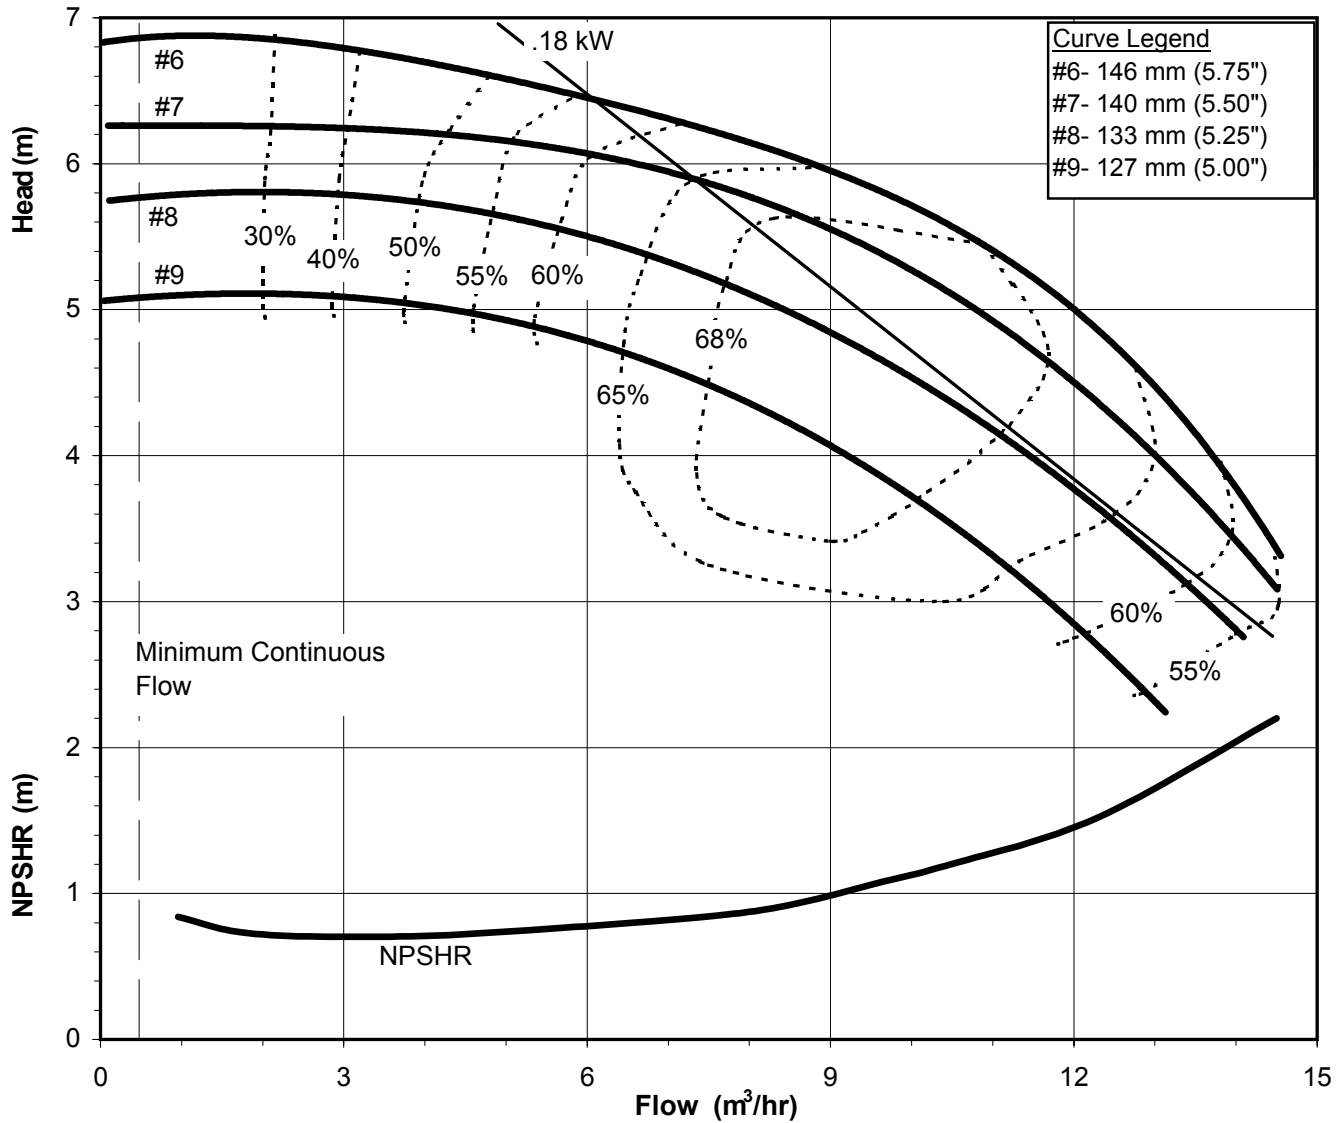

Model DB15
1450 rpm, 50 Hz
Suction: 2" FNPT
Discharge: 1 1/2" MNPT

DB 1550
6004 REV0

WE'RE ALL ABOUT EXPERIENCE.

1300 255 786 | allpumps.com.au