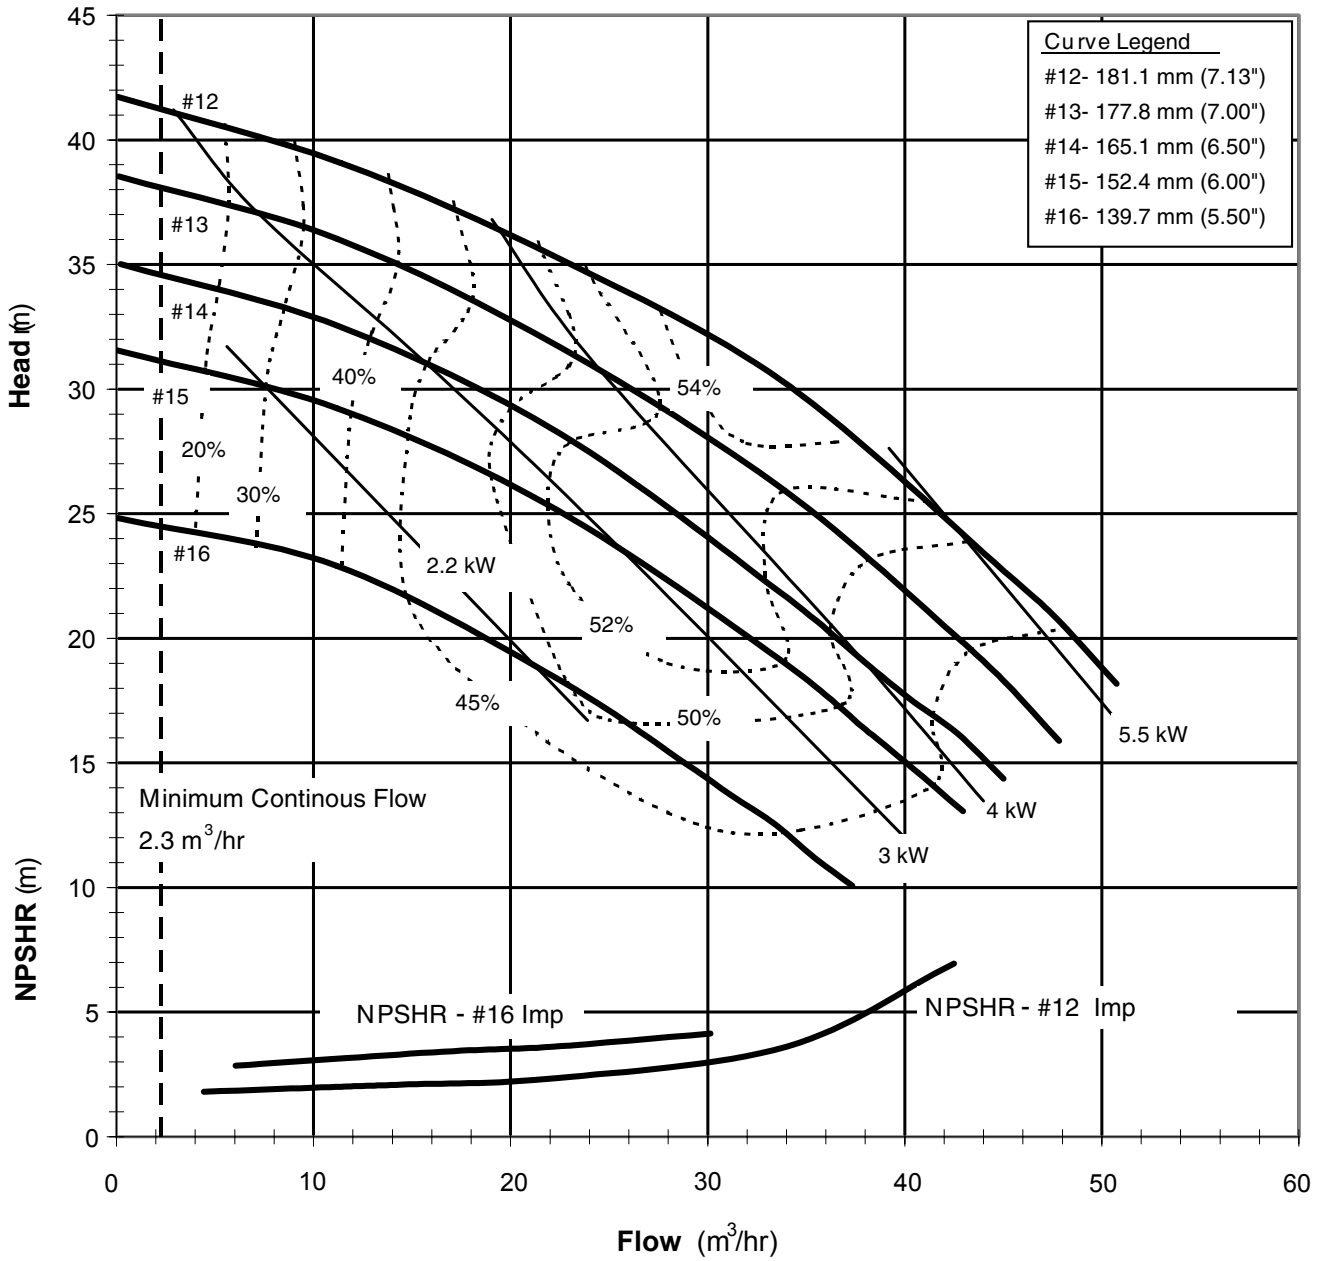

Model DB22 - Open Impeller
2900 rpm, 50 Hz
Suction: 2" FNPT
Discharge: 2" MNPT

DB225020
6034 REV 0

WE'RE ALL ABOUT EXPERIENCE.

1300 255 786 | allpumps.com.au