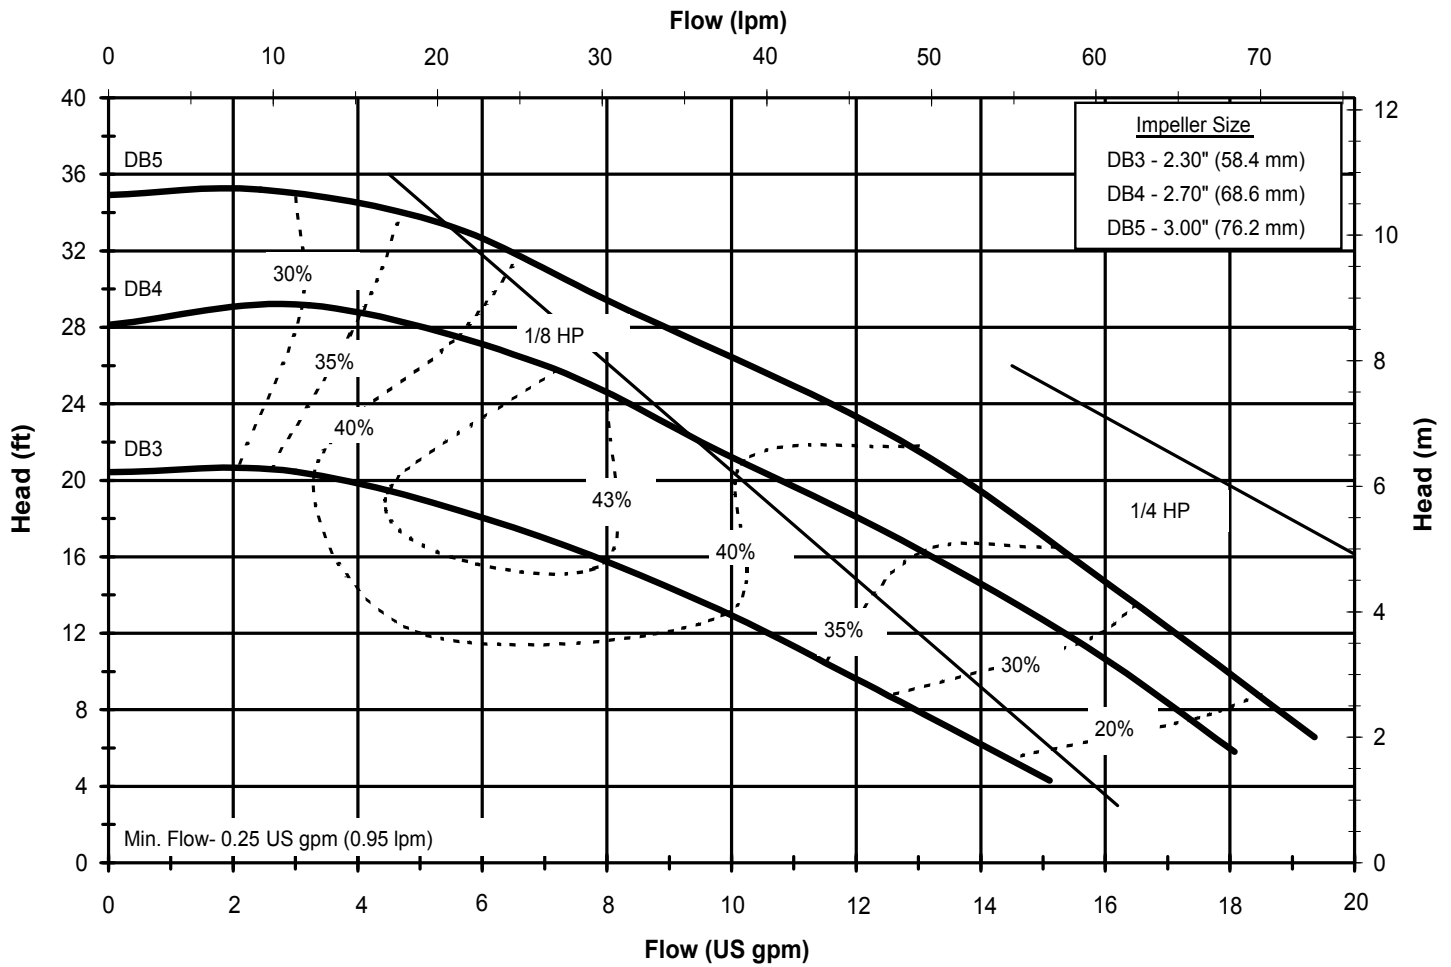

TABLE OF CONTENTS

Description	Page
DB3/4/5, 3450 rpm, 60 Hz	4
DB3/4/5, 2900 rpm, 60 Hz	5
DB5.5, 3450 rpm, 60 Hz.....	6
DB5.5, 2900 rpm, 50 Hz.....	7
DB6, 3450 rpm, 60 Hz.....	8
DB6, 1725 rpm, 60 Hz.....	9
DB6, 2900 rpm, 50 Hz.....	10
DB6, 1450 rpm, 50 Hz.....	11
DB6H, 3450 rpm, 60 Hz	12
DB6H, 1725 rpm, 60 Hz	13
DB6H, 2900 rpm, 50 Hz	14
DB6H, 1450 rpm, 50 Hz	15
DB7, 3450 rpm, 60 Hz.....	16
DB7, 1725 rpm, 60 Hz.....	17
DB7, 2900 rpm, 50 Hz.....	18
DB7, 1450 rpm, 50 Hz.....	19
DB8, 3450 rpm, 60 Hz.....	20
DB8, 1725 rpm, 60 Hz.....	21
DB8, 2900 rpm, 50 Hz.....	22
DB8, 1450 rpm, 50 Hz.....	23
DB9, 3450 rpm, 60 Hz.....	24
DB9, 1725 rpm, 60 Hz.....	25
DB10, 3450 rpm, 60 Hz.....	26
DB10, 1725 rpm, 60 Hz.....	27
DB10, 2900 rpm, 50 Hz.....	28
DB10, 1450 rpm, 50 Hz.....	29
DB11, 3450 rpm, 60 Hz.....	30
DB11, 1725 rpm, 60 Hz.....	31
DB11, 2900 rpm, 50 Hz.....	32
DB11, 1450 rpm, 50 Hz.....	33
DB15, 3450 rpm, 60 Hz.....	34
DB15, 1725 rpm, 60 Hz.....	35
DB15, 2900 rpm, 50 Hz.....	36
DB15, 1450 rpm, 50 Hz.....	37
DB22, 3450 rpm, 60 Hz.....	38
DB22, 1725 rpm, 60 Hz.....	39
DB22, 2900 rpm, 50 Hz.....	40
DB22, 1450 rpm, 50 Hz.....	41
DB22, 3450 rpm, 60 Hz Open Impeller	42
DB22, 1725 rpm, 60 Hz Open Impeller	43
DB22, 2900 rpm, 50 Hz Open Impeller	44
DB22, 1450 rpm, 50 Hz Open Impeller	45

Model DB3, 4, 5
3450 rpm, 60 Hz
Suction: 1" FNPT
Discharge: 1/2" MNPT

DB345-5060
6061 REV 0

WE'RE ALL ABOUT EXPERIENCE.

1300 255 786 | allpumps.com.au