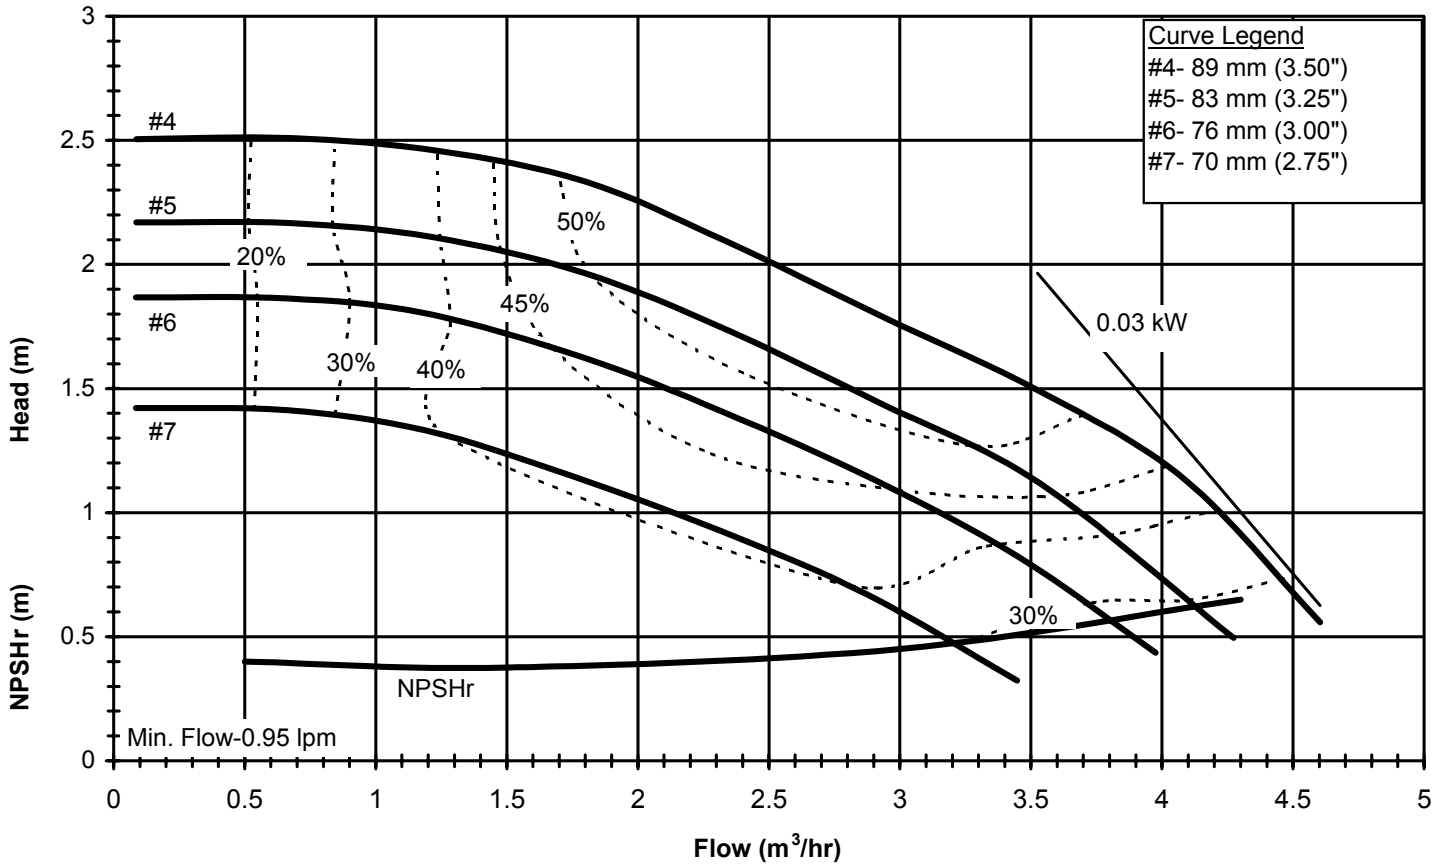

Model DB6  
 2900 rpm, 50 Hz  
 Suction: 1" FNPT  
 Discharge: 1" MNPT

DB650  
 6026 REV 0

**WE'RE ALL ABOUT EXPERIENCE.**

1300 255 786 | [allpumps.com.au](http://allpumps.com.au)

Model DB6  
 1450 rpm, 50 Hz  
 Suction: 1" FNPT  
 Discharge: 1" MNPT