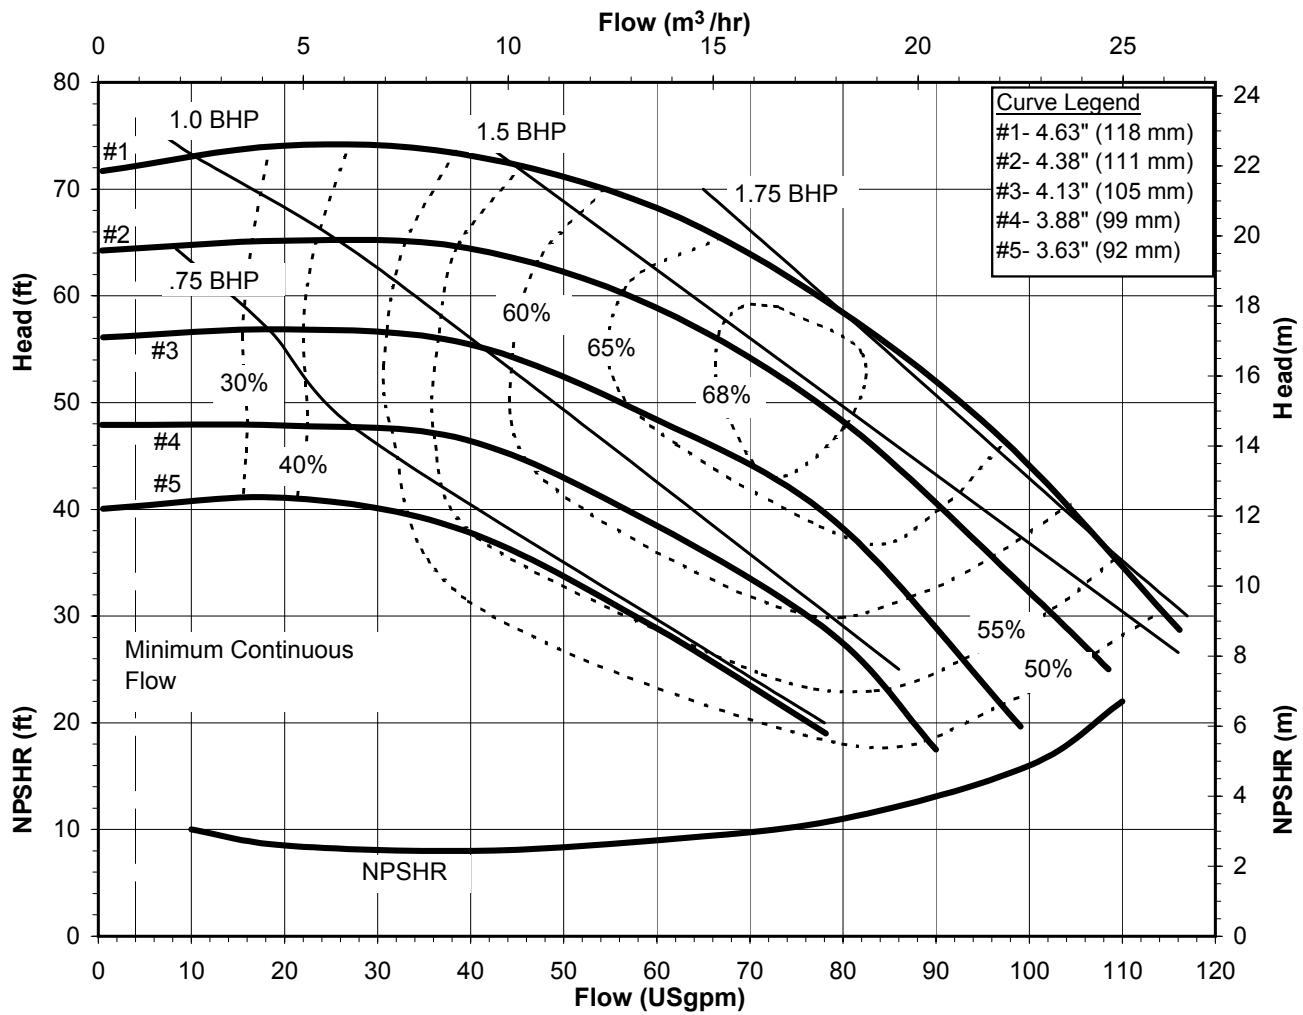

Model DB11
3450 rpm, 60 Hz
Suction: 2" FNPT
Discharge: 1 1/2" MNPT

DB1160
6001 Rev 0

WE'RE ALL ABOUT EXPERIENCE.

1300 255 786 | allpumps.com.au