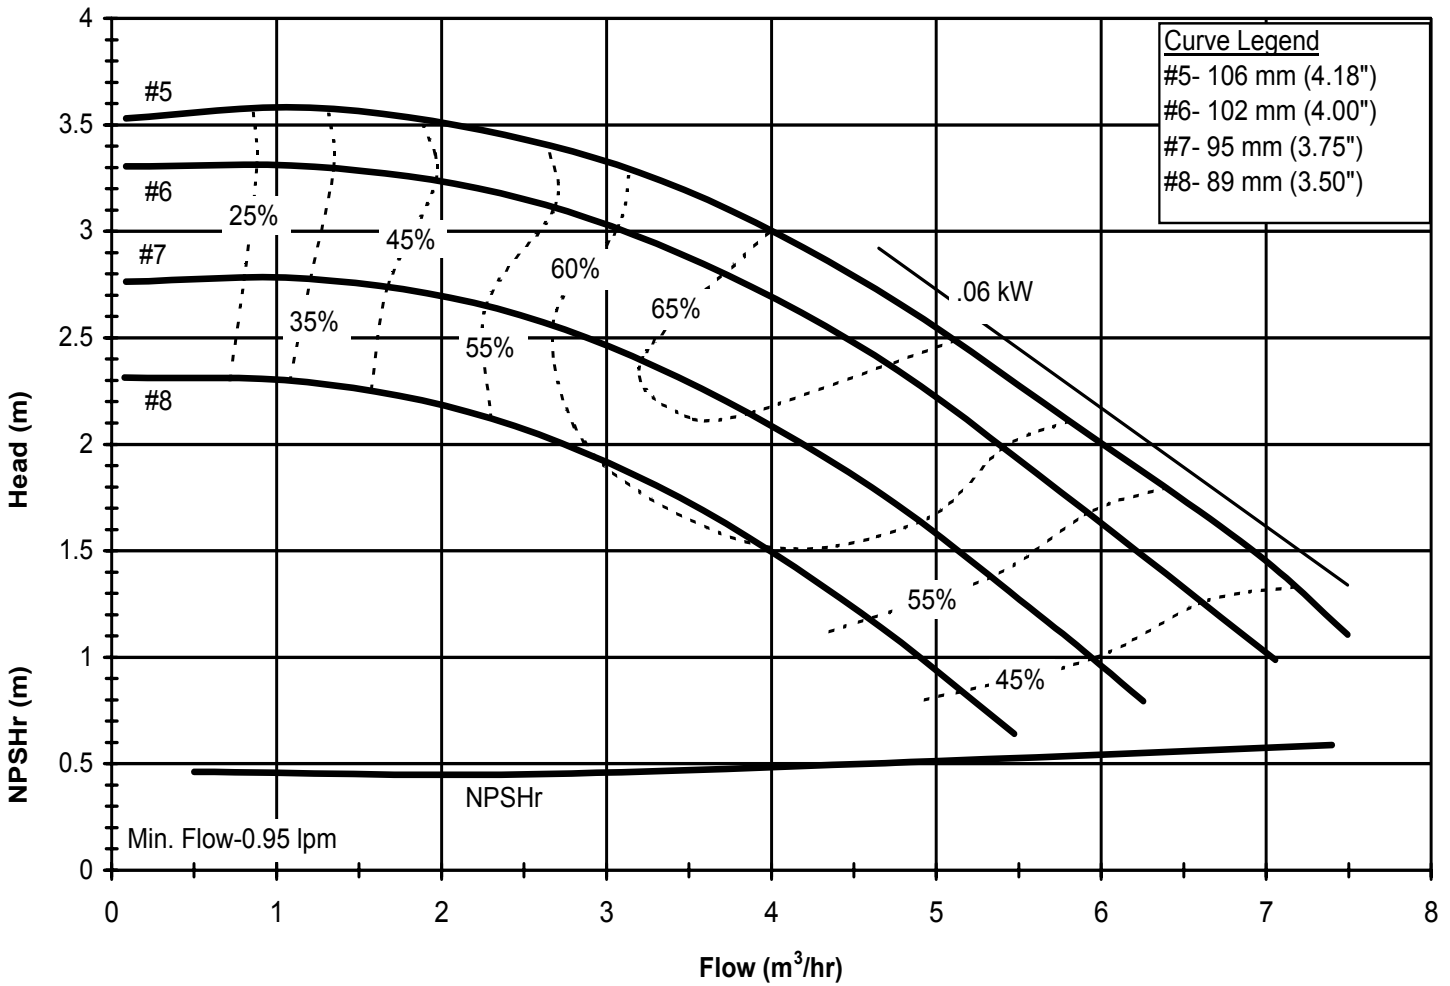

Model DB8
1450 rpm, 50 Hz
Suction: 1 1/2" FNPT
Discharge: 1" MNPT

DB850
6020 REV 0

WE'RE ALL ABOUT EXPERIENCE.

1300 255 786 | allpumps.com.au