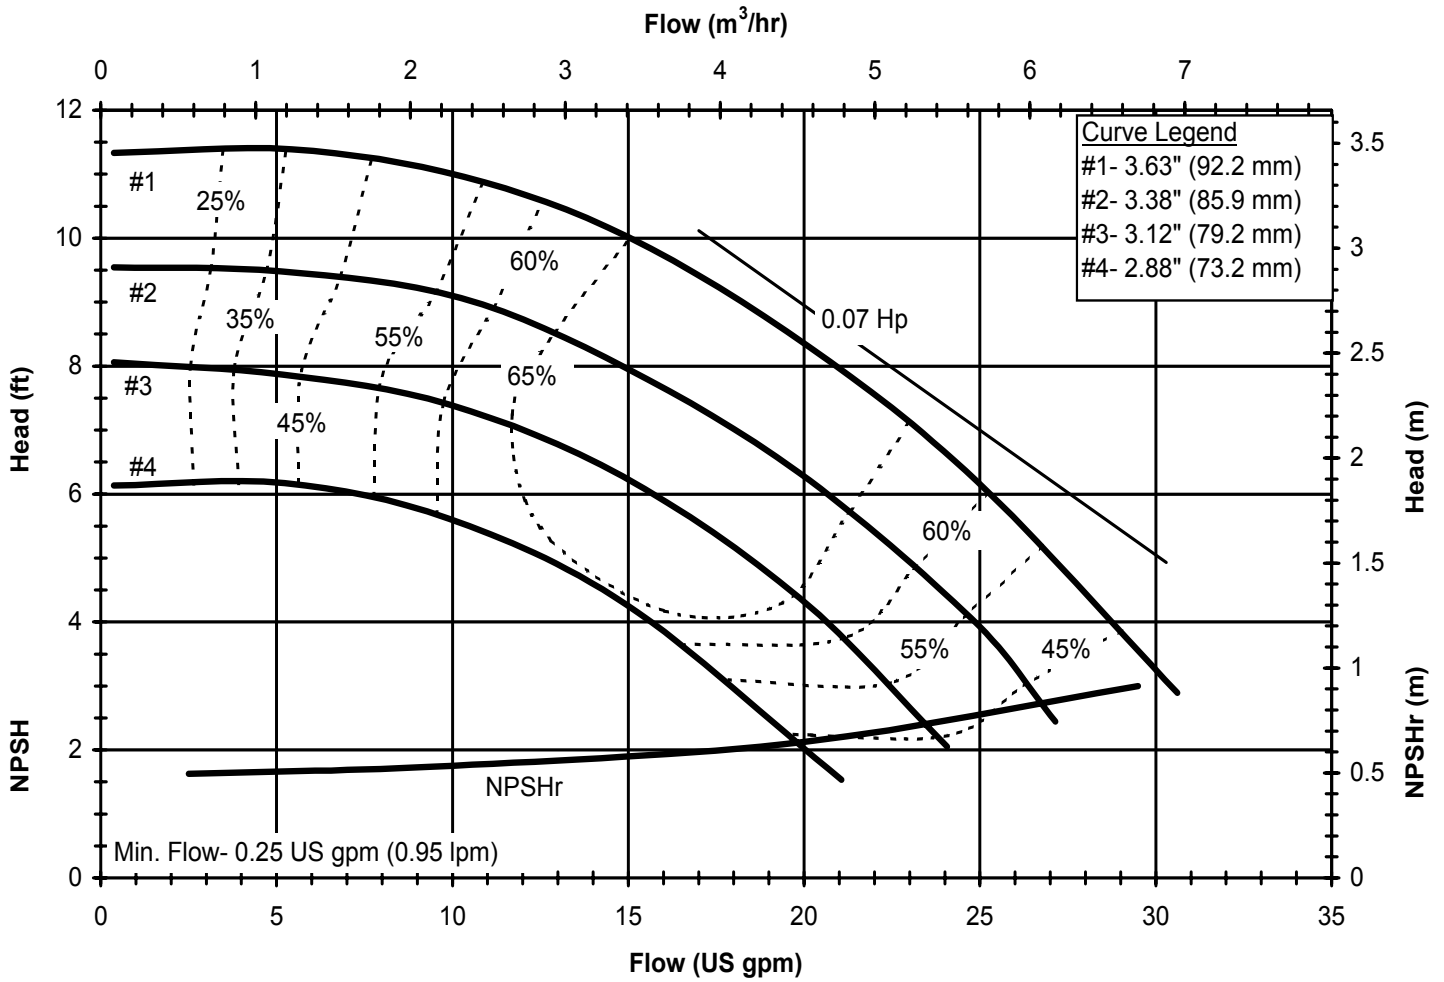

Model DB8  
 3450 rpm, 60 Hz  
 Suction: 1 1/2" FNPT  
 Discharge: 1" MNPT

DB860  
 6019 REV 0

**WE'RE ALL ABOUT EXPERIENCE.**

1300 255 786 | [allpumps.com.au](http://allpumps.com.au)

Model DB8  
 1725 rpm, 60 Hz  
 Suction: 1 1/2" FNPT  
 Discharge: 1" MNPT