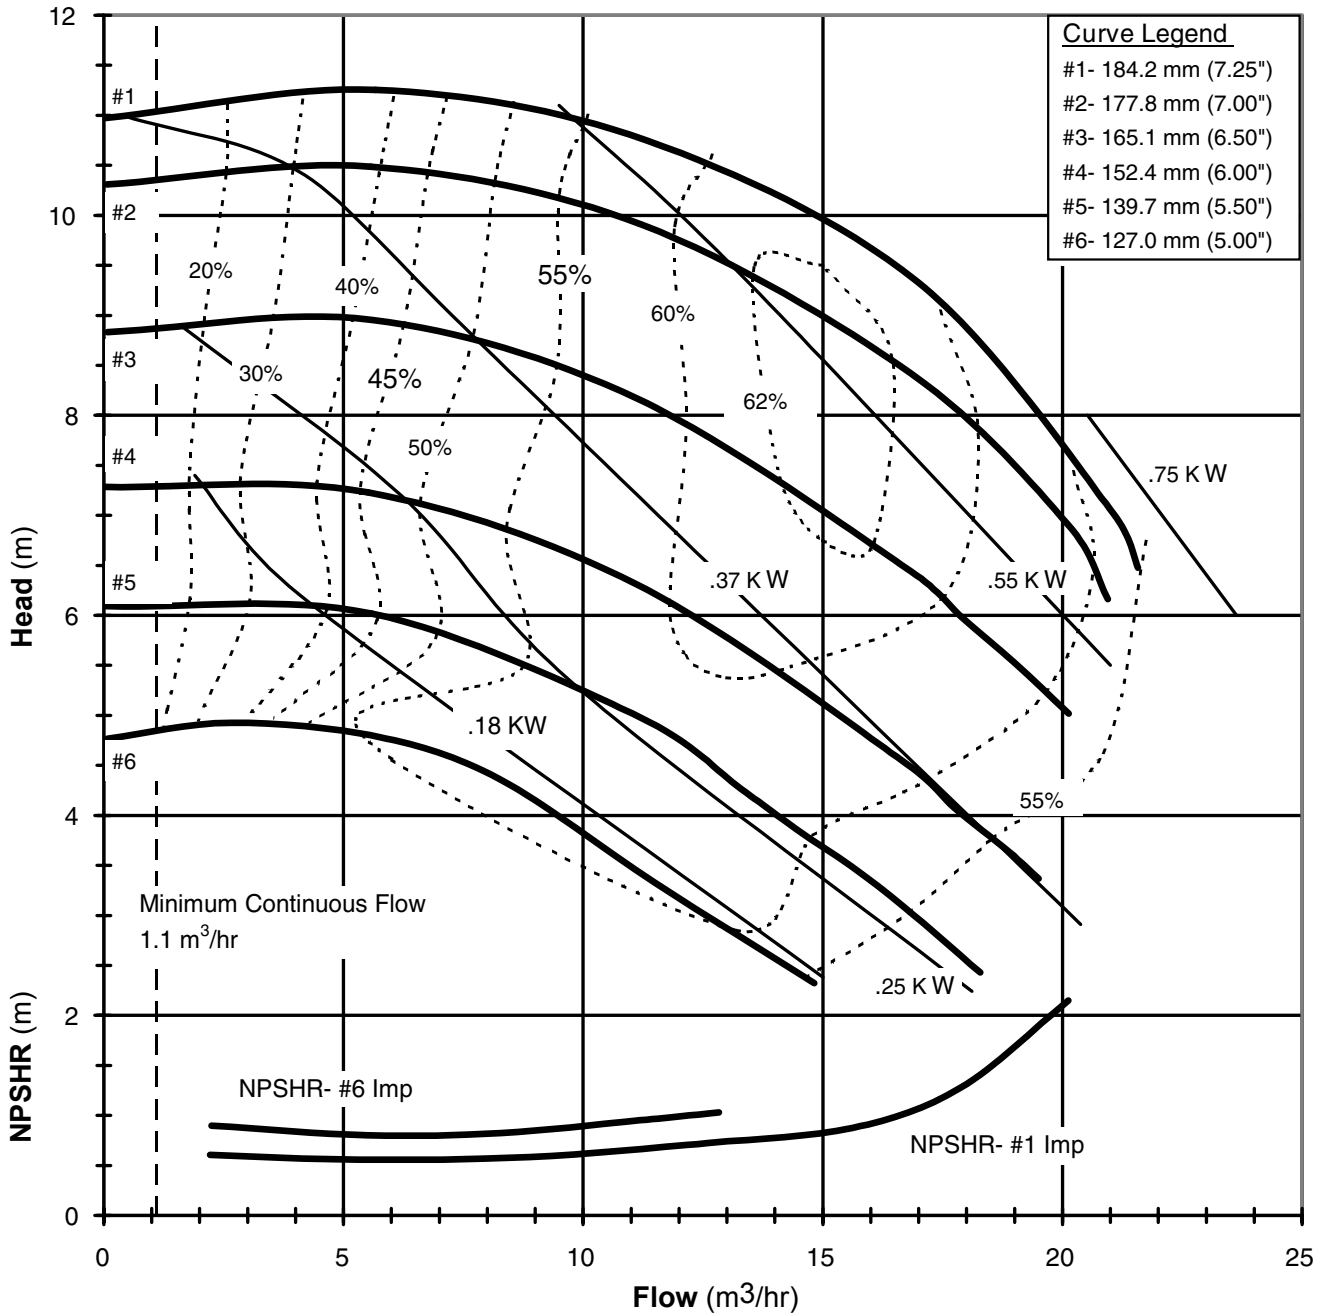

DB 22502C  
 6030 REV0

**WE'RE ALL ABOUT EXPERIENCE.**

1300 255 786 | allpumps.com.au

Model DB22 - Closed Impeller  
 1450 rpm, 50 Hz  
 Suction: 2" FNPT  
 Discharge: 2" MNPT

DB 22504C  
 6031 REV0

WE'RE ALL ABOUT EXPERIENCE.