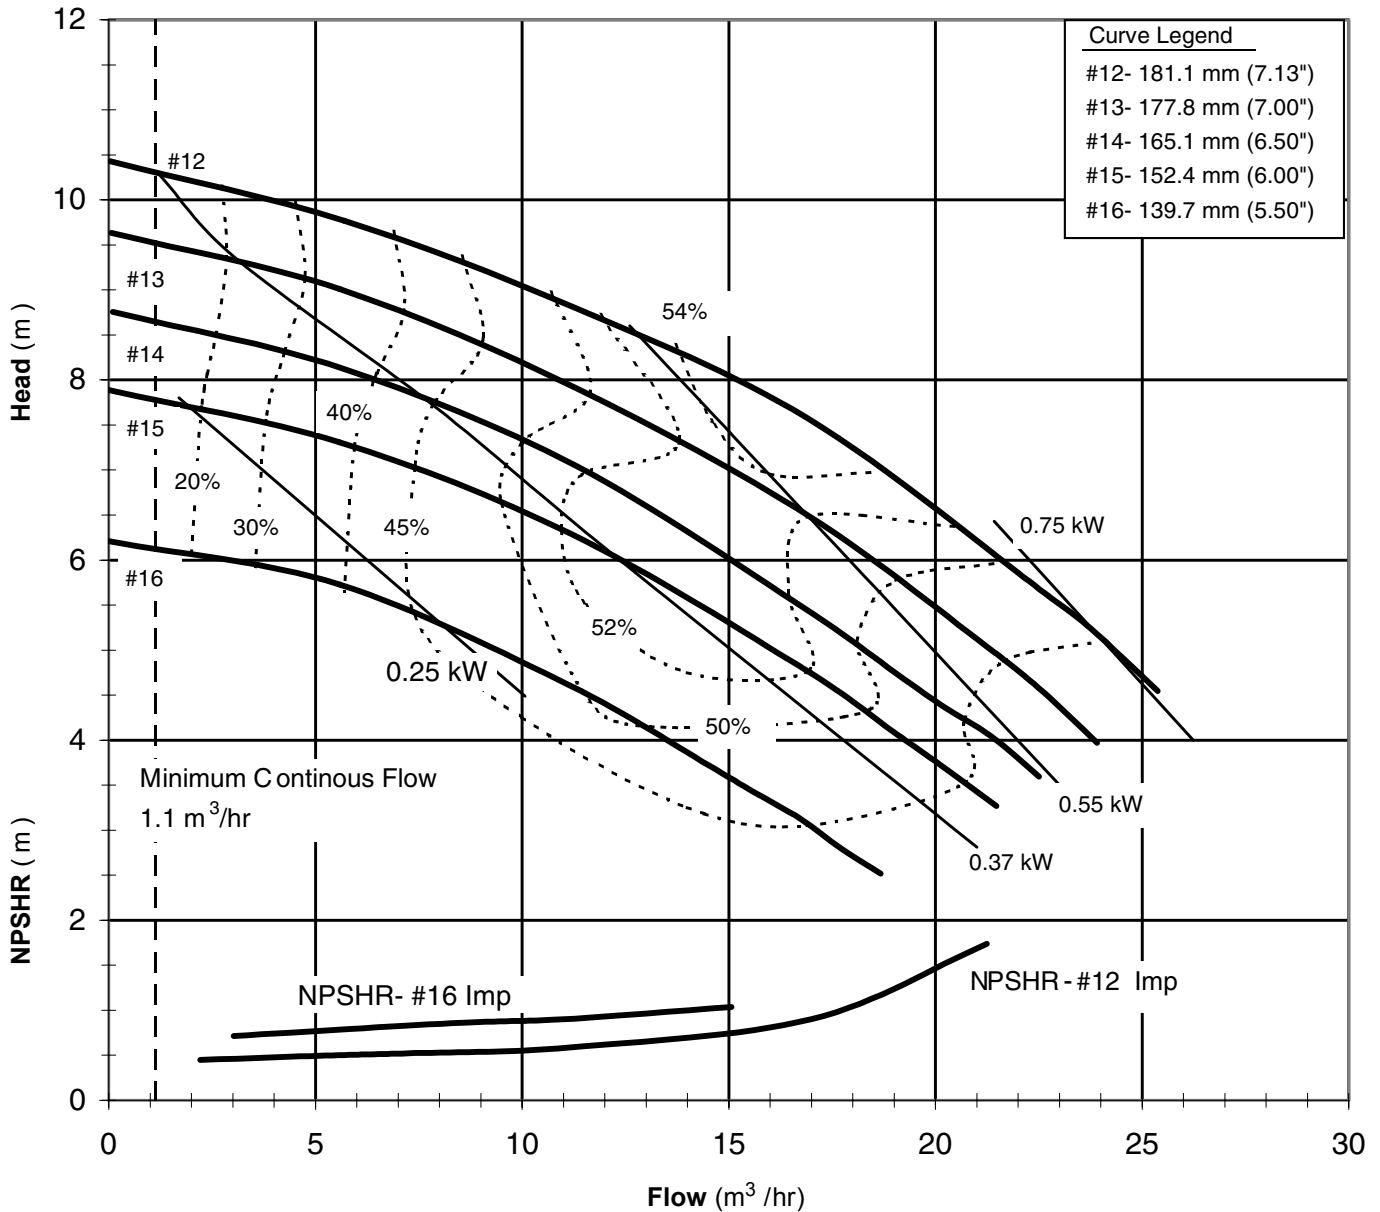

Model DB22 - Open Impeller
1450 rpm, 50 Hz
Suction: 2" FNPT
Discharge: 2" MNPT

DB225040
6035 REV 0

WE'RE ALL ABOUT EXPERIENCE.

1300 255 786 | allpumps.com.au