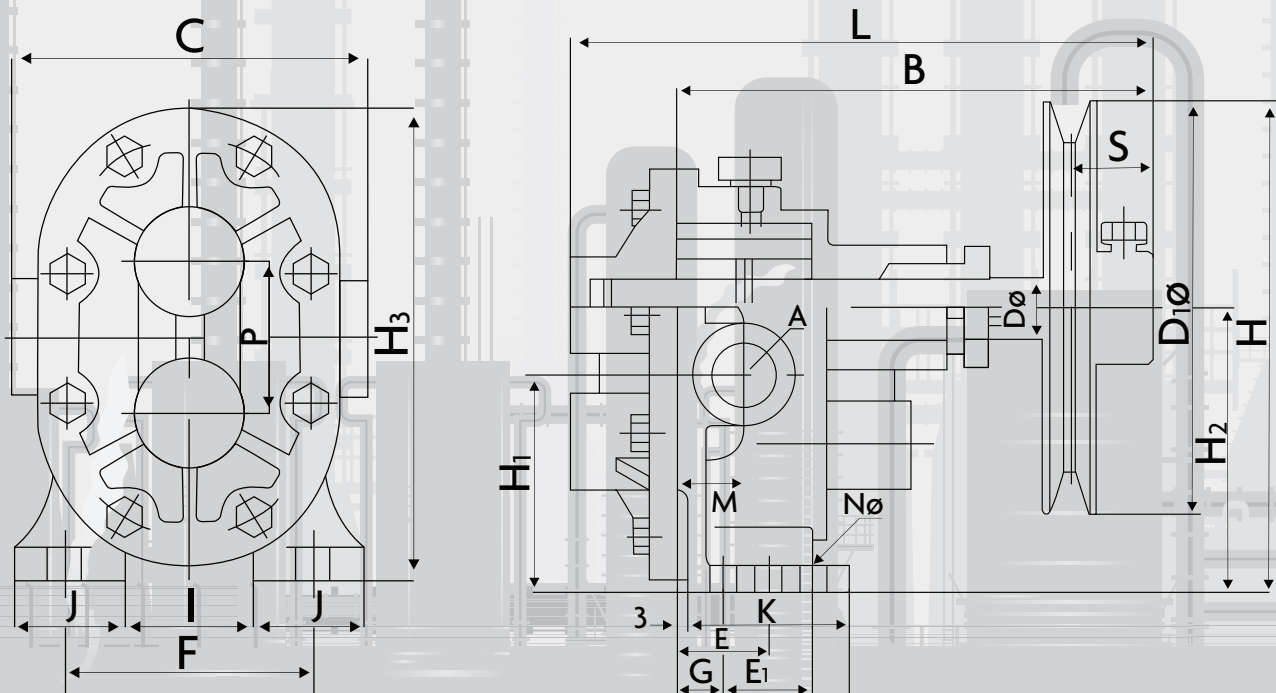

WE'RE ALL ABOUT EXPERIENCE

allpumps.com.au

KOSHIN

GEAR PUMPS

Specifications (based on water)

Model	Gear material	Connection diameter	Delivery volume			Delivery pressure	Power	Weight
			200rpm	400rpm	600rpm			
GC-13	Cast Iron	13mm (1/2")	10 l/min	21 l/min	32 l/min	3 Bar	200W	5kg
GC-20	Cast Iron	20mm (3/4")	18 l/min	37 l/min	56 l/min		400W	6kg
GC-25	Cast Iron	25mm (1")	27 l/min	55 l/min	83 l/min		750W	10kg

Dimensions (in millimeters)

Model	A	L	B	C	D	D ₁	H	H ₁	H ₂	H ₃	F	J	I	K	E	G	E ₁	N	M	P	S	Pulley
GC-13	PS 1/2	181	148	100	18	127	151	67	88	130	70	32	36	51	33	-	-	9	21	41	25	A1
GC-20	PS 3/4	201	165	130	20	152	179	78	103	153	97	36	58	60	-	23	28	9	25	50	25	A1
GC-25	PS 1	247	204	142	22	203	230	91	129	191	114	38	65	75	-	30	34	10	33	63	24	A1