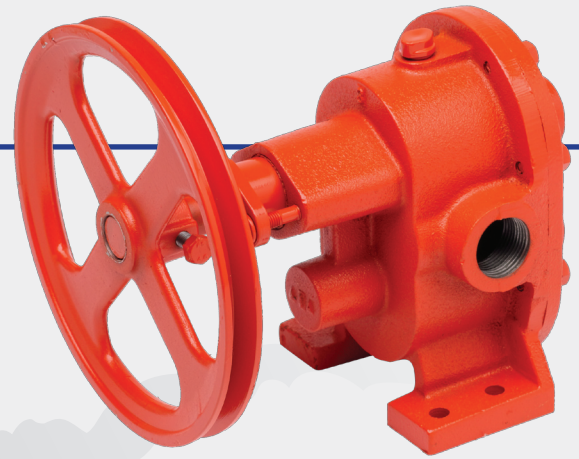

WE'RE ALL ABOUT EXPERIENCE

allpumps.com.au

KOSHIN

GEAR PUMPS

Specifications (based on water)

Model	Gear material	Connection diameter	Delivery volume			Delivery pressure	Power	Weight
			200rpm	400rpm	600rpm			
GC-13	Cast Iron	13mm (1/2")	10 l/min	21 l/min	32 l/min	3 Bar	200W	5kg
GC-20	Cast Iron	20mm (3/4")	18 l/min	37 l/min	56 l/min		400W	6kg
GC-25	Cast Iron	25mm (1")	27 l/min	55 l/min	83 l/min		750W	10kg

Dimensions (in millimeters)

Model	A	L	B	C	D	D ₁	H	H ₁	H ₂	H ₃	F	J	I	K	E	G	E ₁	N	M	P	S	Pulley
GC-13	PS 1/2	181	148	100	18	127	151	67	88	130	70	32	36	51	33	-	-	9	21	41	25	A1
GC-20	PS 3/4	201	165	130	20	152	179	78	103	153	97	36	58	60	-	23	28	9	25	50	25	A1
GC-25	PS 1	247	204	142	22	203	230	91	129	191	114	38	65	75	-	30	34	10	33	63	24	A1