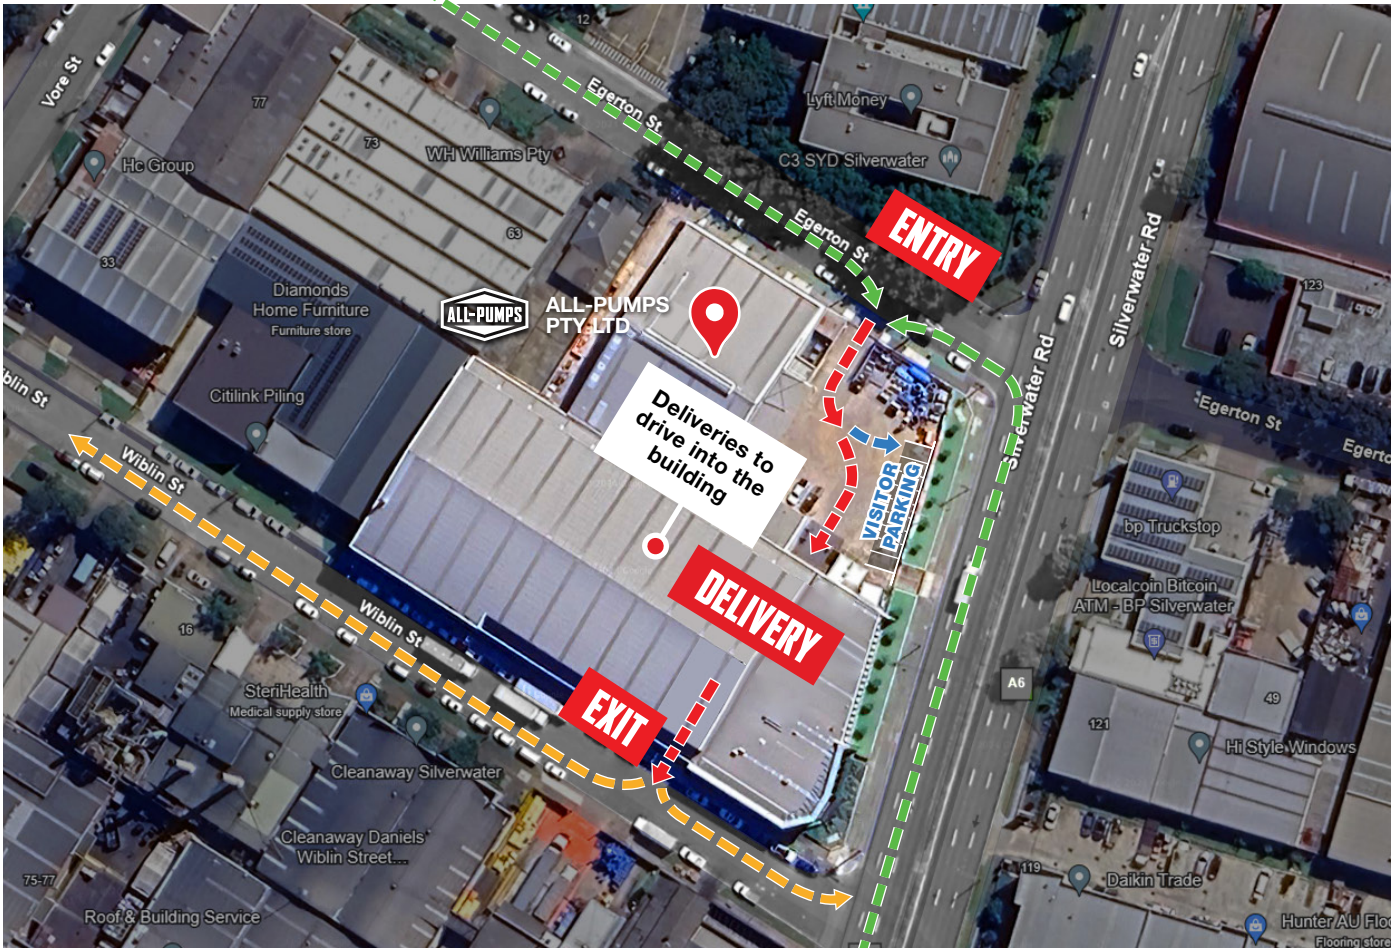

SITE MAP DELIVERY DIRECTION

100 SILVERWATER ROAD. SILVERWATER, NSW 2128

OPENING HOURS:
Mon-Fri: 7:00AM - 5:00PM
Saturday: Closed
Sunday: Closed

ENTRY VIA EGERTON ST.

LEGEND

- ENTRY/EXIT Deliveries in and out the building (Red dashed line)
- ENTRY route from road (Green dashed line)
- EXIT route to road (Yellow dashed line)
- Visitor Parking (Blue dashed line)