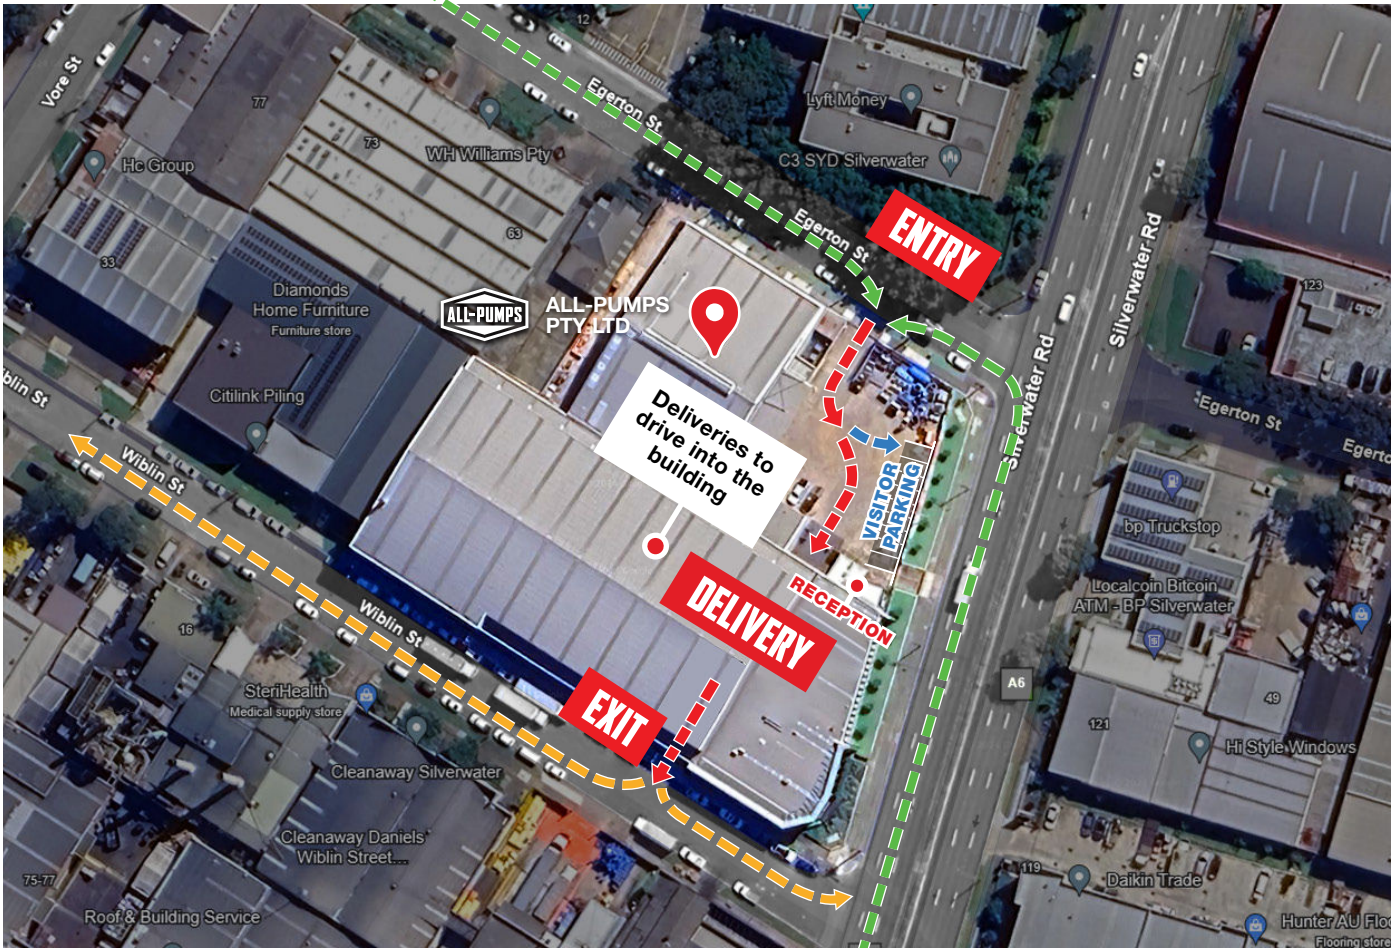

SITE MAP DELIVERY DIRECTION

100 SILVERWATER ROAD. SILVERWATER, NSW 2128

OPENING HOURS:
Mon-Fri: 7:00AM - 5:00PM
Saturday: Closed
Sunday: Closed

ENTRY VIA EGERTON ST.

LEGEND

- ENTRY/EXIT Deliveries in and out the building (Red dashed line)
- ENTRY route from road (Green dashed line)
- EXIT route to road (Yellow dashed line)
- Visitor Parking (Blue dashed line)