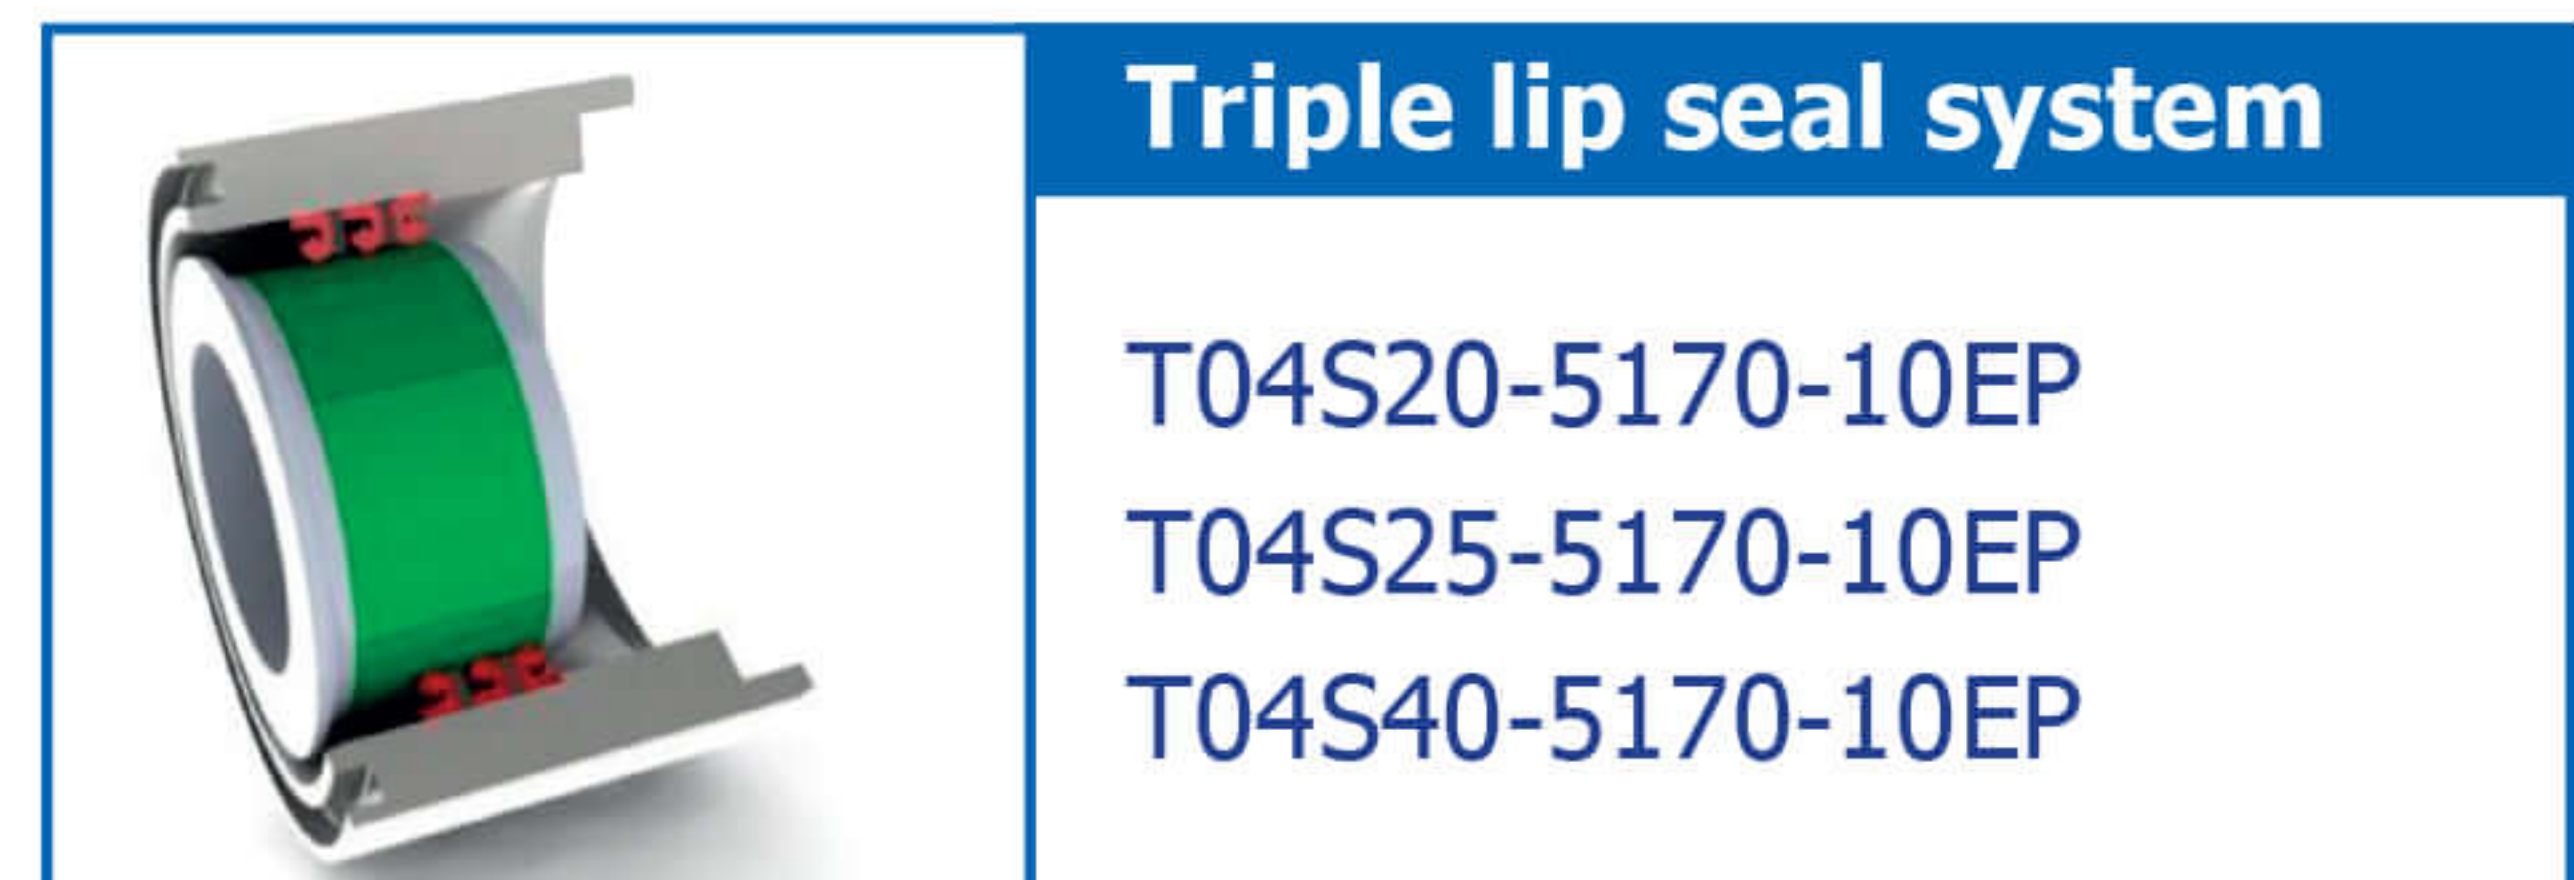

SPARE PARTS FOR SOMA SINUS SODIAL PUMPS

All main spare parts are available from stock and available within 24 hours*

*Subject to prior sale