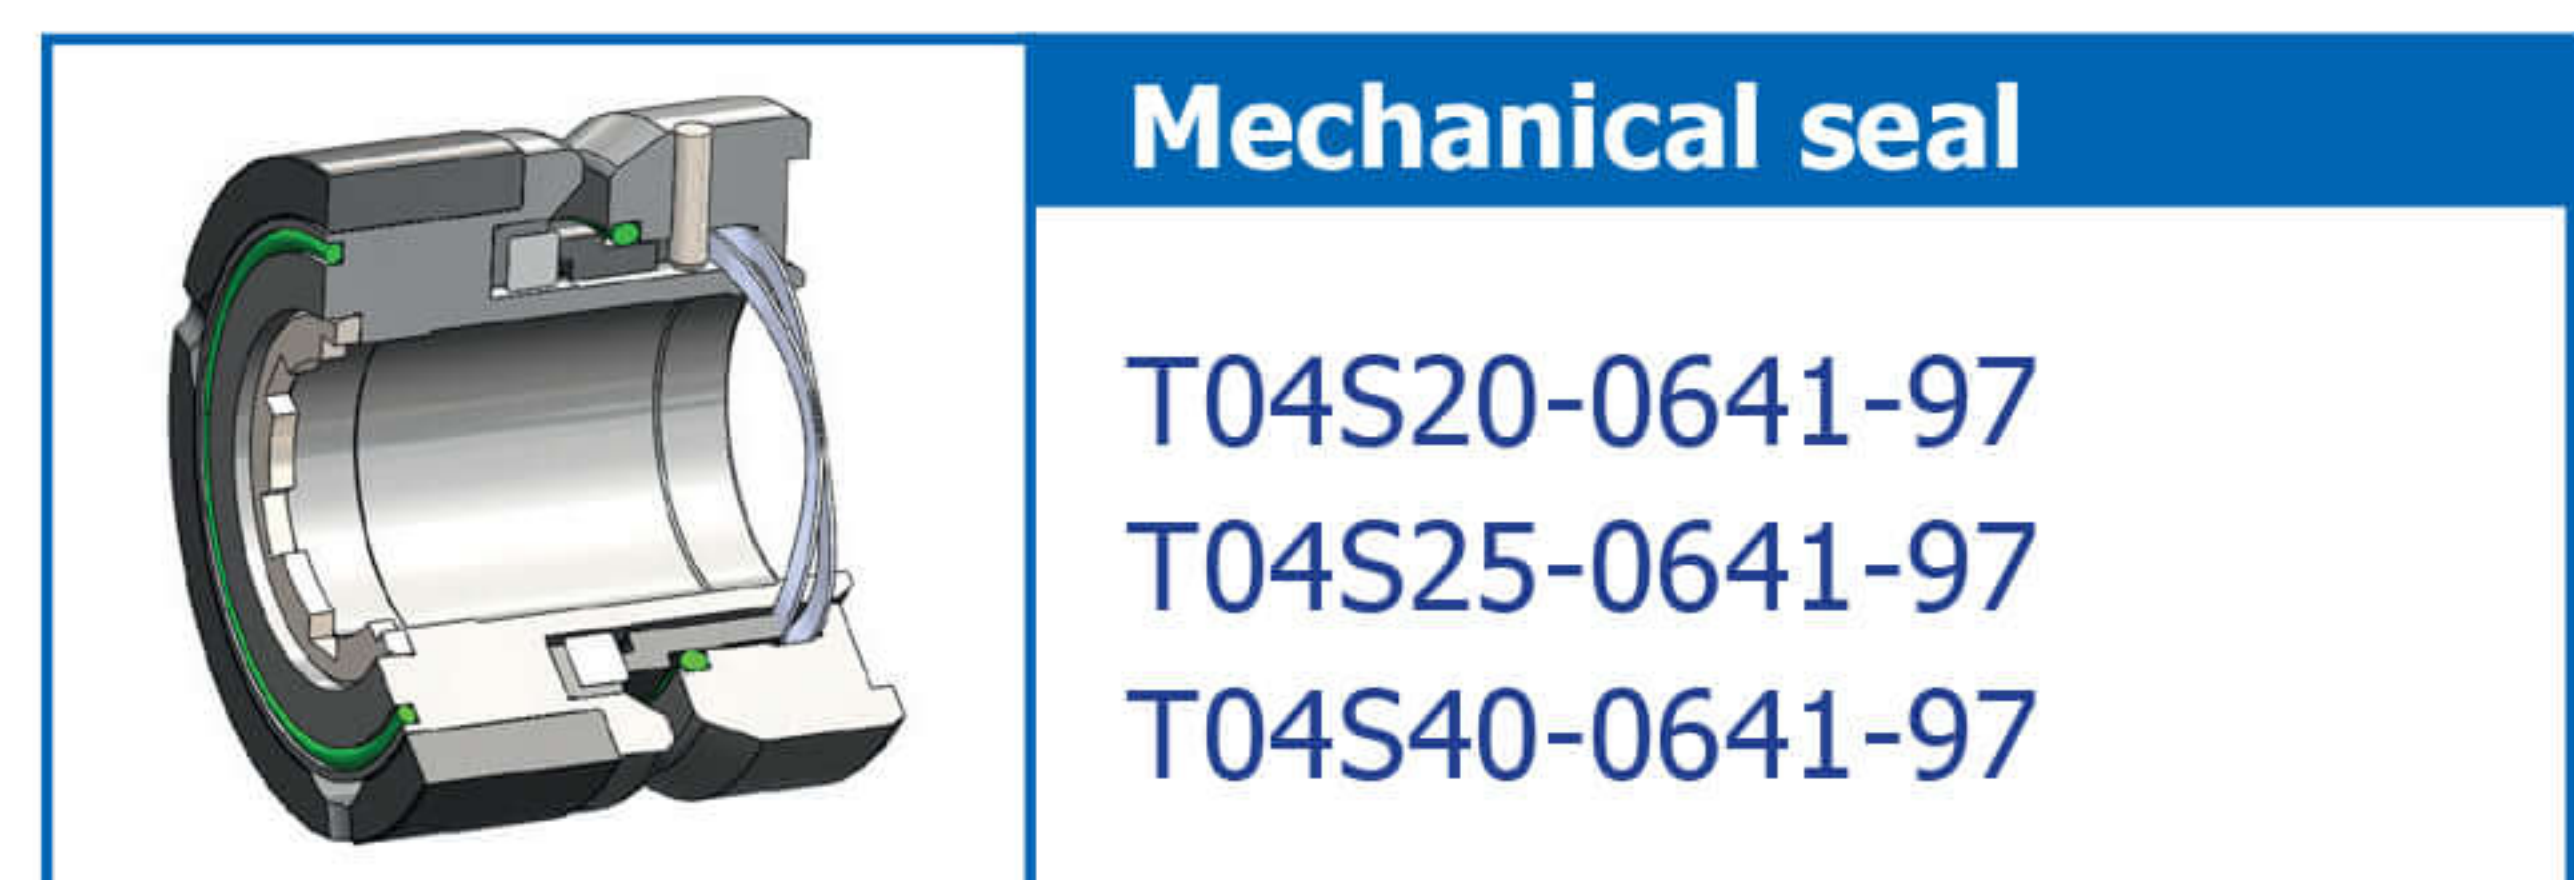

SPARE PARTS FOR SOMA SINUS SODIAL PUMPS

All main spare parts are available from stock and available within 24 hours*

*Subject to prior sale